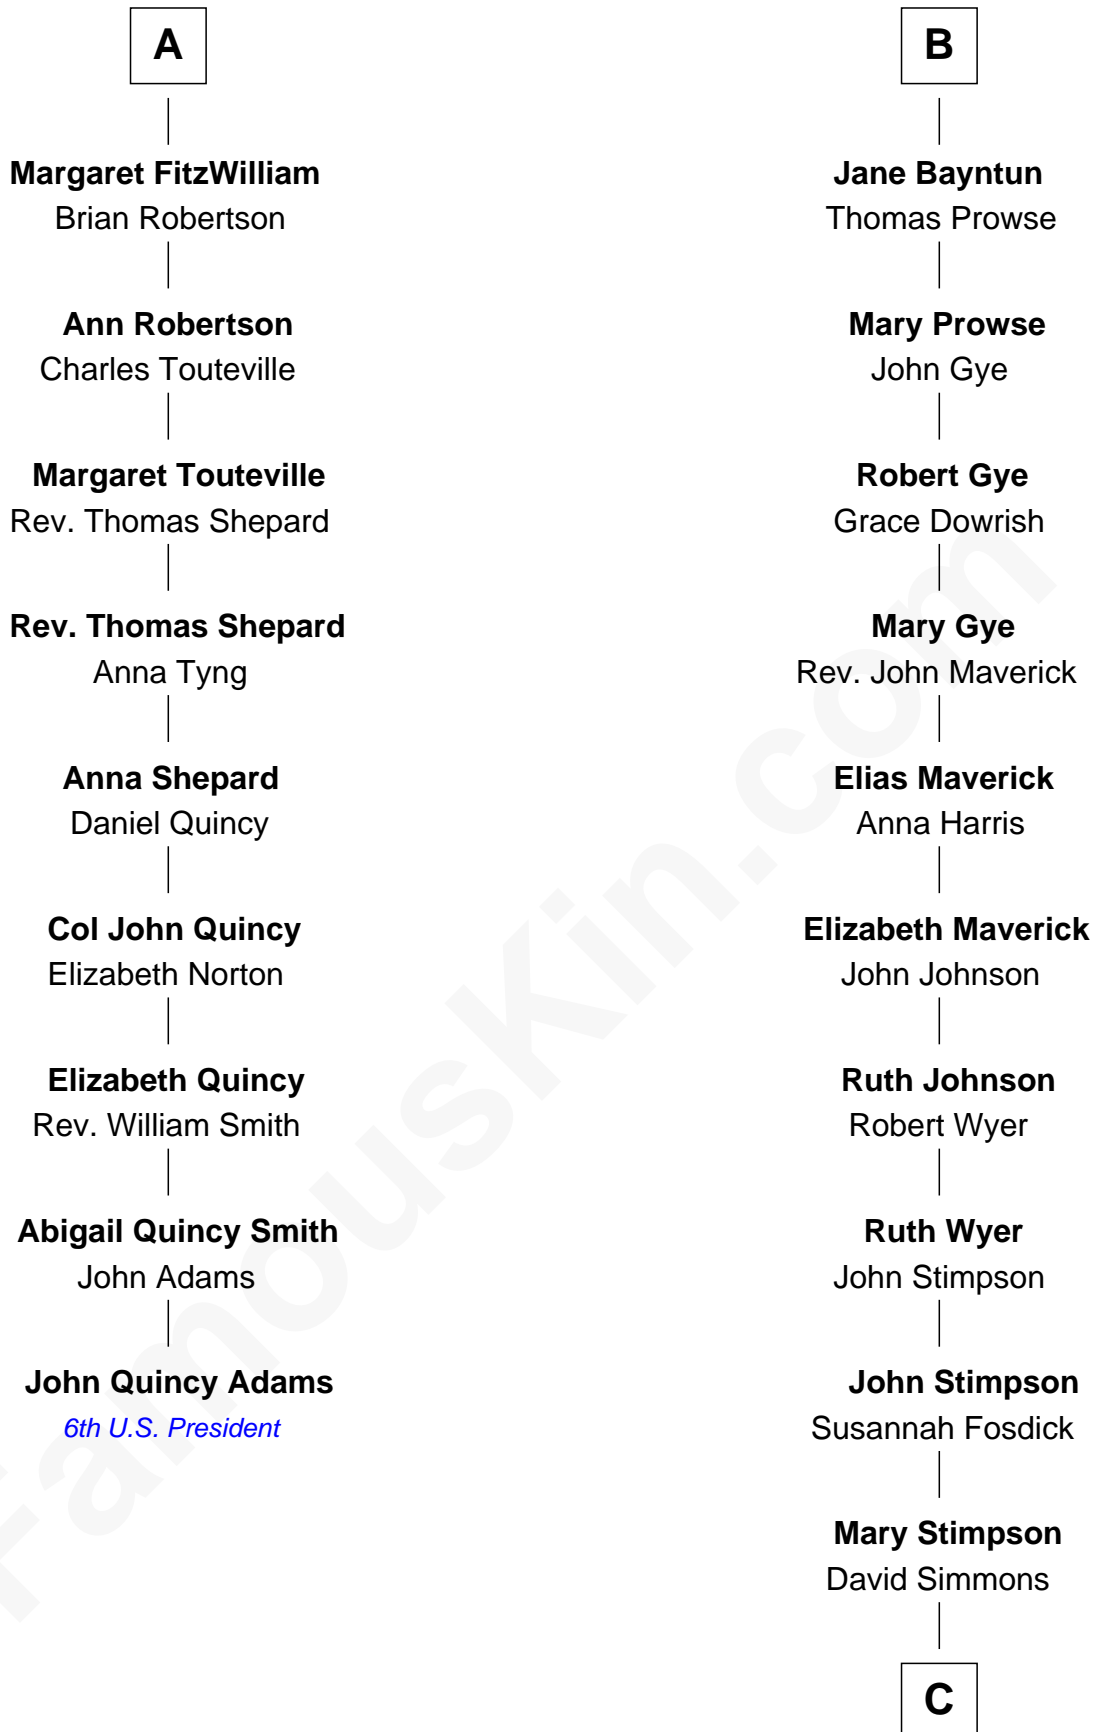

FamousKin.com
Relationship Chart of
John Quincy Adams
6th U.S. President

15th cousin 6 times removed of
Pete Seeger
American Folk Singer

C

Thomas Simmons
Sarah Homans Thwing

Elsie Thwing Simmons
Albert Adams

Elsie Simmons Adams
Charles Louis Seeger

Charles Louis Seeger
Constance de Clyver Edson

Pete Seeger
American Folk Singer