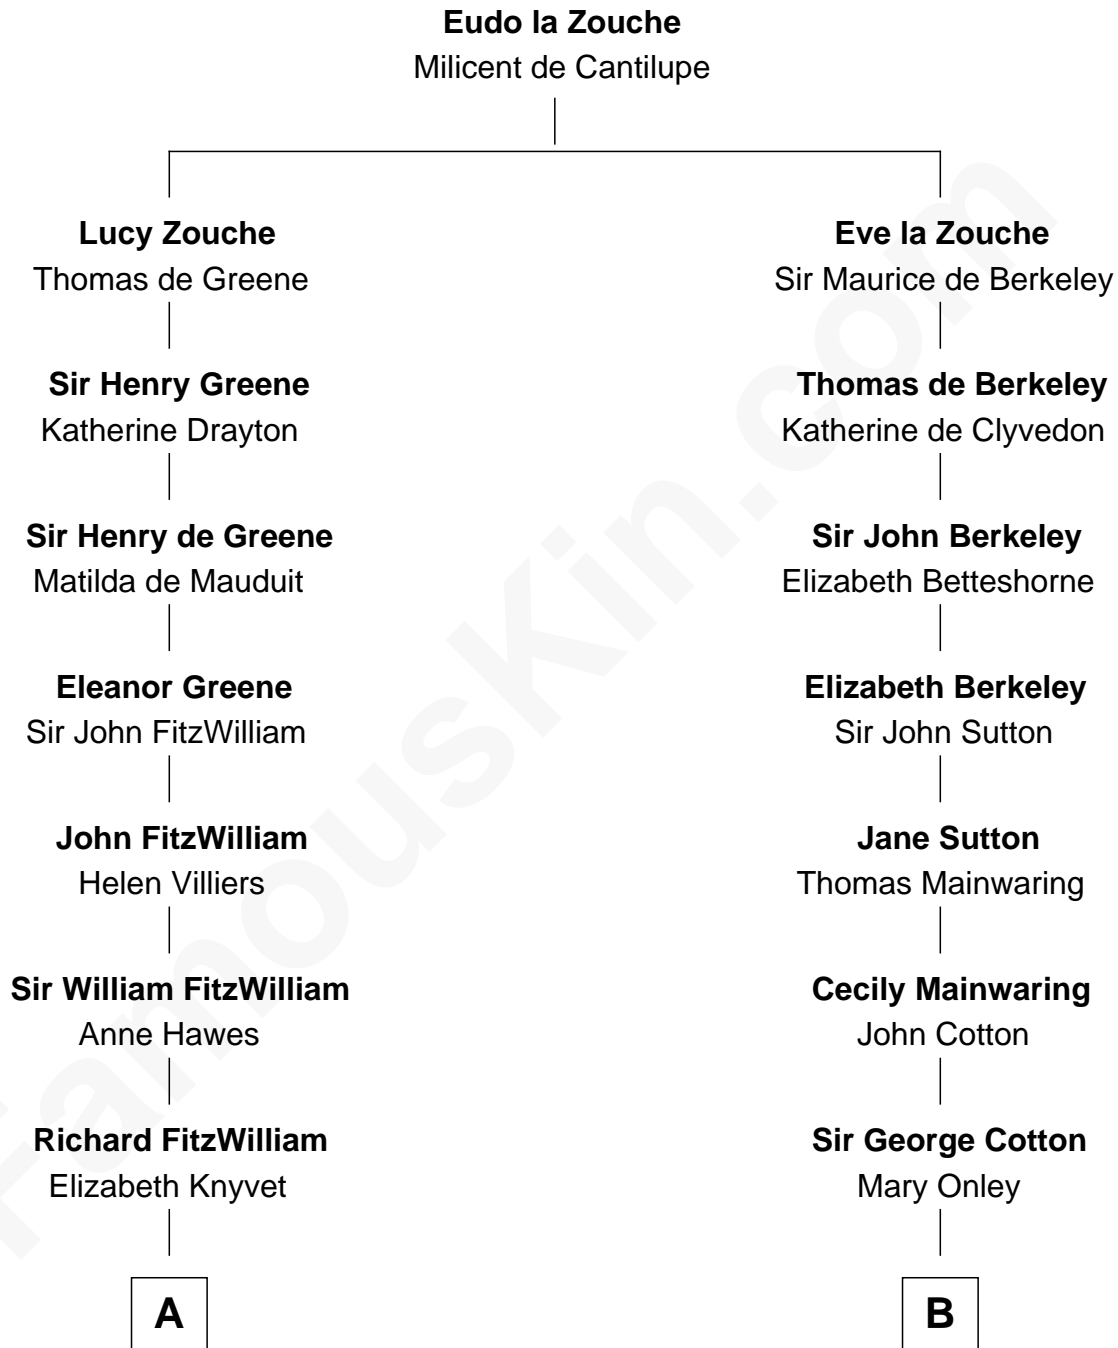

**FamousKin.com**  
**Relationship Chart of**  
**John Quincy Adams**  
*6th U.S. President*

15th cousin 5 times removed of  
**Adlai Stevenson III**  
*U.S. Senator from Illinois*

**C**

|  
**Mary DeGama Whiting**

William Borden

|  
**John Borden**

Ellen Wallace Waller

|  
**Ellen Borden**

Adlai Ewing Stevenson

|  
**Adlai Stevenson III**

*U.S. Senator from Illinois*

FamousKin.com