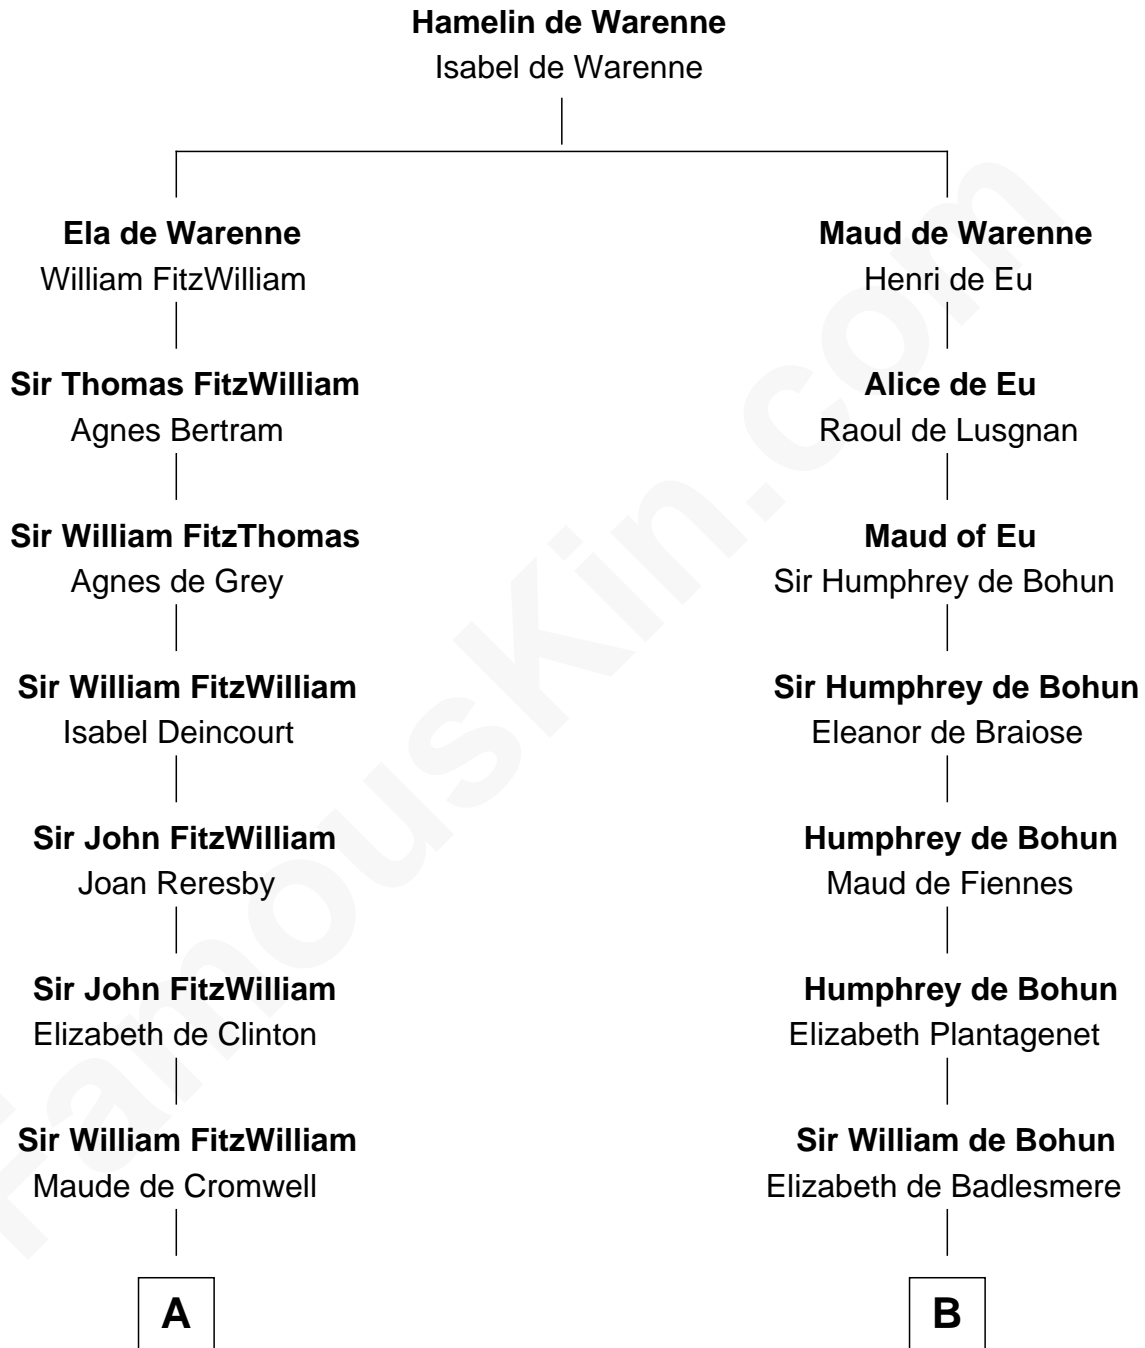

**FamousKin.com**  
**Relationship Chart of**  
**John Quincy Adams**  
*6th U.S. President*

19th cousin 1 time removed of  
**Henry Lee III**  
*9th Governor of Virginia*

**C**

**Elizabeth Quincy**  
Rev. William Smith

**Abigail Quincy Smith**  
John Adams

**John Quincy Adams**  
*6th U.S. President*

**D**

**Laetitia Corbin**  
Richard Lee

**Henry Lee**  
Mary Bland

**Col. Henry Lee**  
Lucy Grymes

**Henry Lee III**  
*Light-Horse Harry*