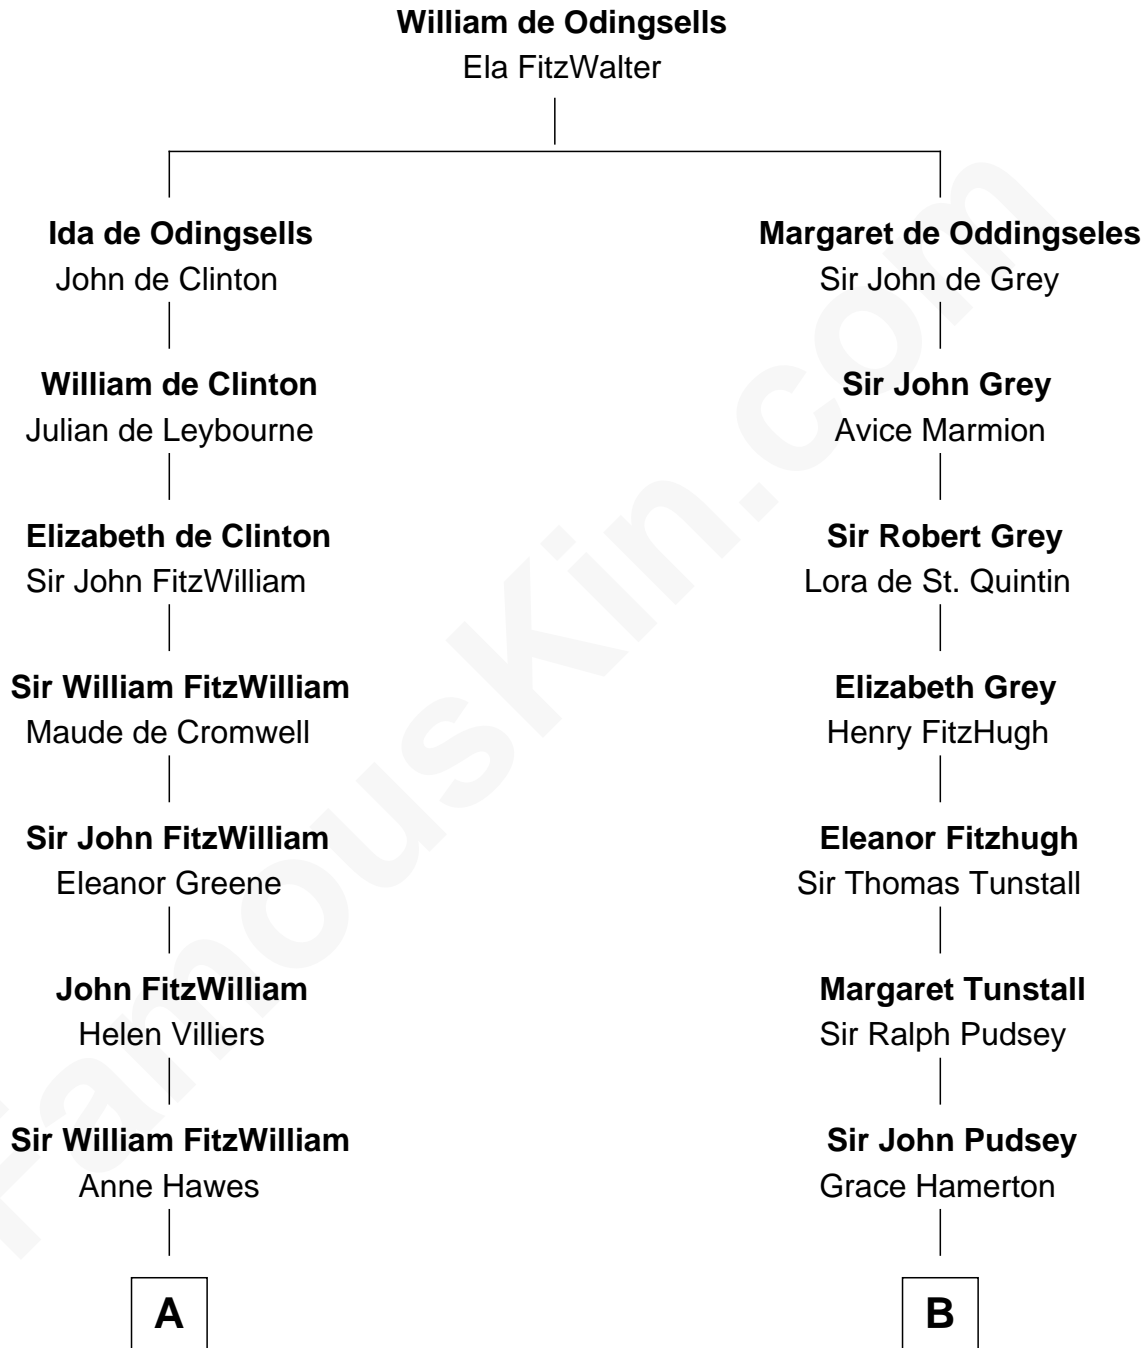

FamousKin.com
Relationship Chart of
John Quincy Adams
6th U.S. President

16th cousin 2 times removed of
Henry Lee III
9th Governor of Virginia

C

Col. Henry Lee

Lucy Grymes

Henry Lee III

Light-Horse Harry

FamousKin.com