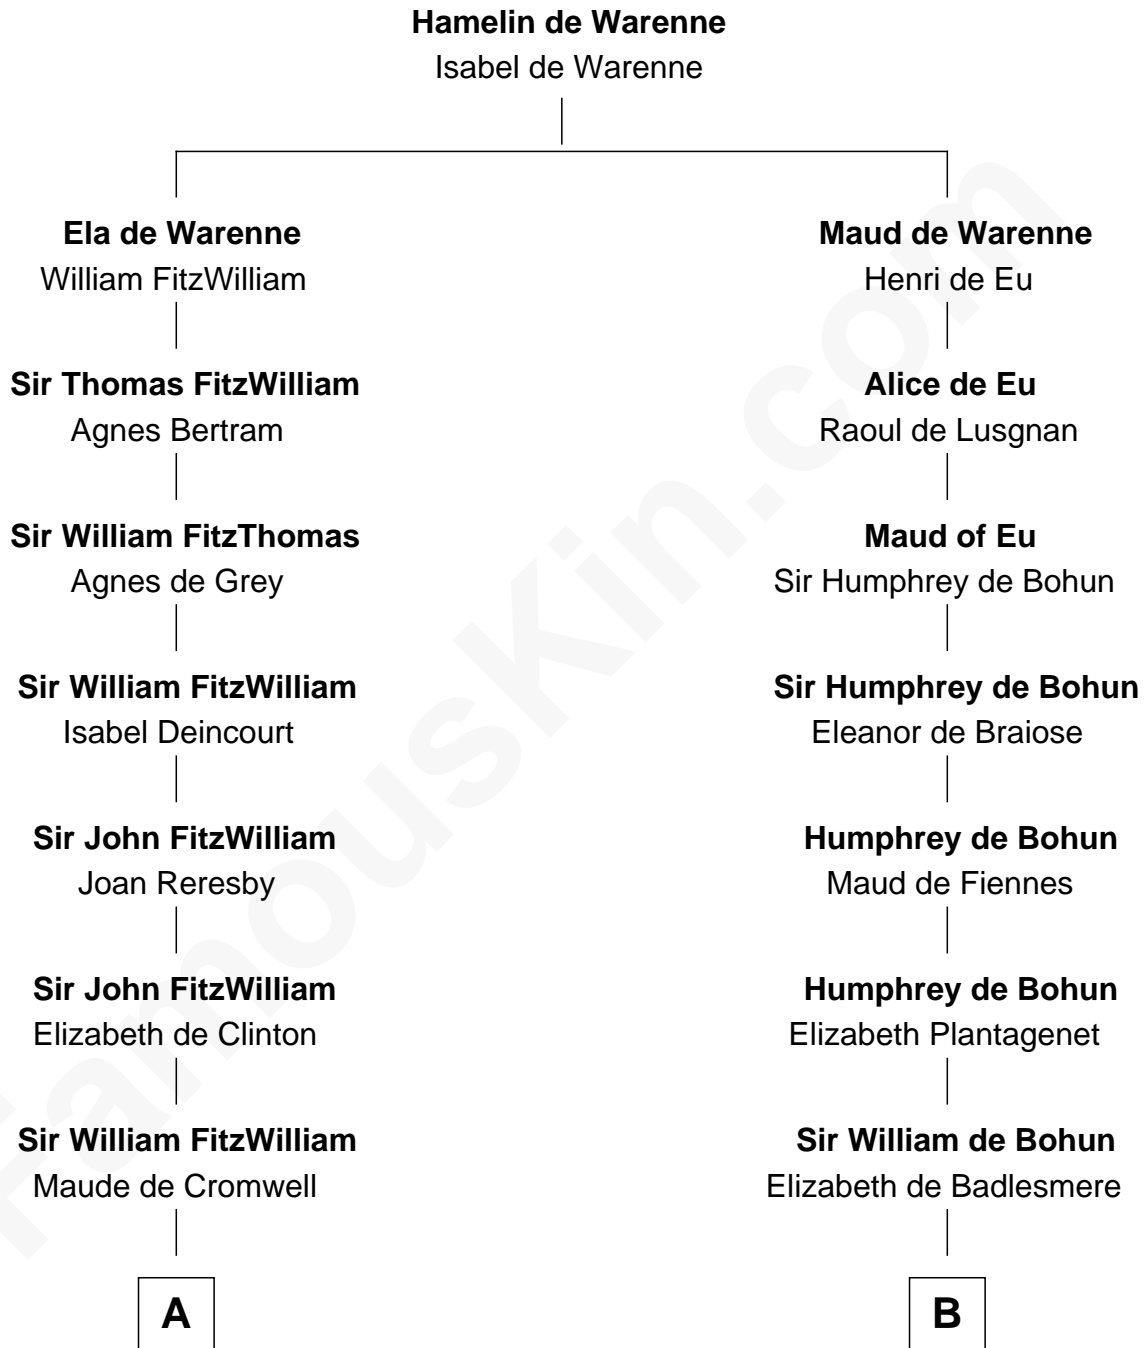

FamousKin.com Relationship Chart of

John Quincy Adams

6th U.S. President

19th cousin 2 times removed of

General Robert E. Lee

Confederate Army - U.S. Civil War

C

Elizabeth Quincy
Rev. William Smith

Abigail Quincy Smith
John Adams

John Quincy Adams
6th U.S. President

D

Laetitia Corbin
Richard Lee

Henry Lee
Mary Bland

Col. Henry Lee
Lucy Grymes

Maj. Gen. Henry Lee
Anne Hill Carter

General Robert E. Lee
Confederate Army - U.S. Civil War