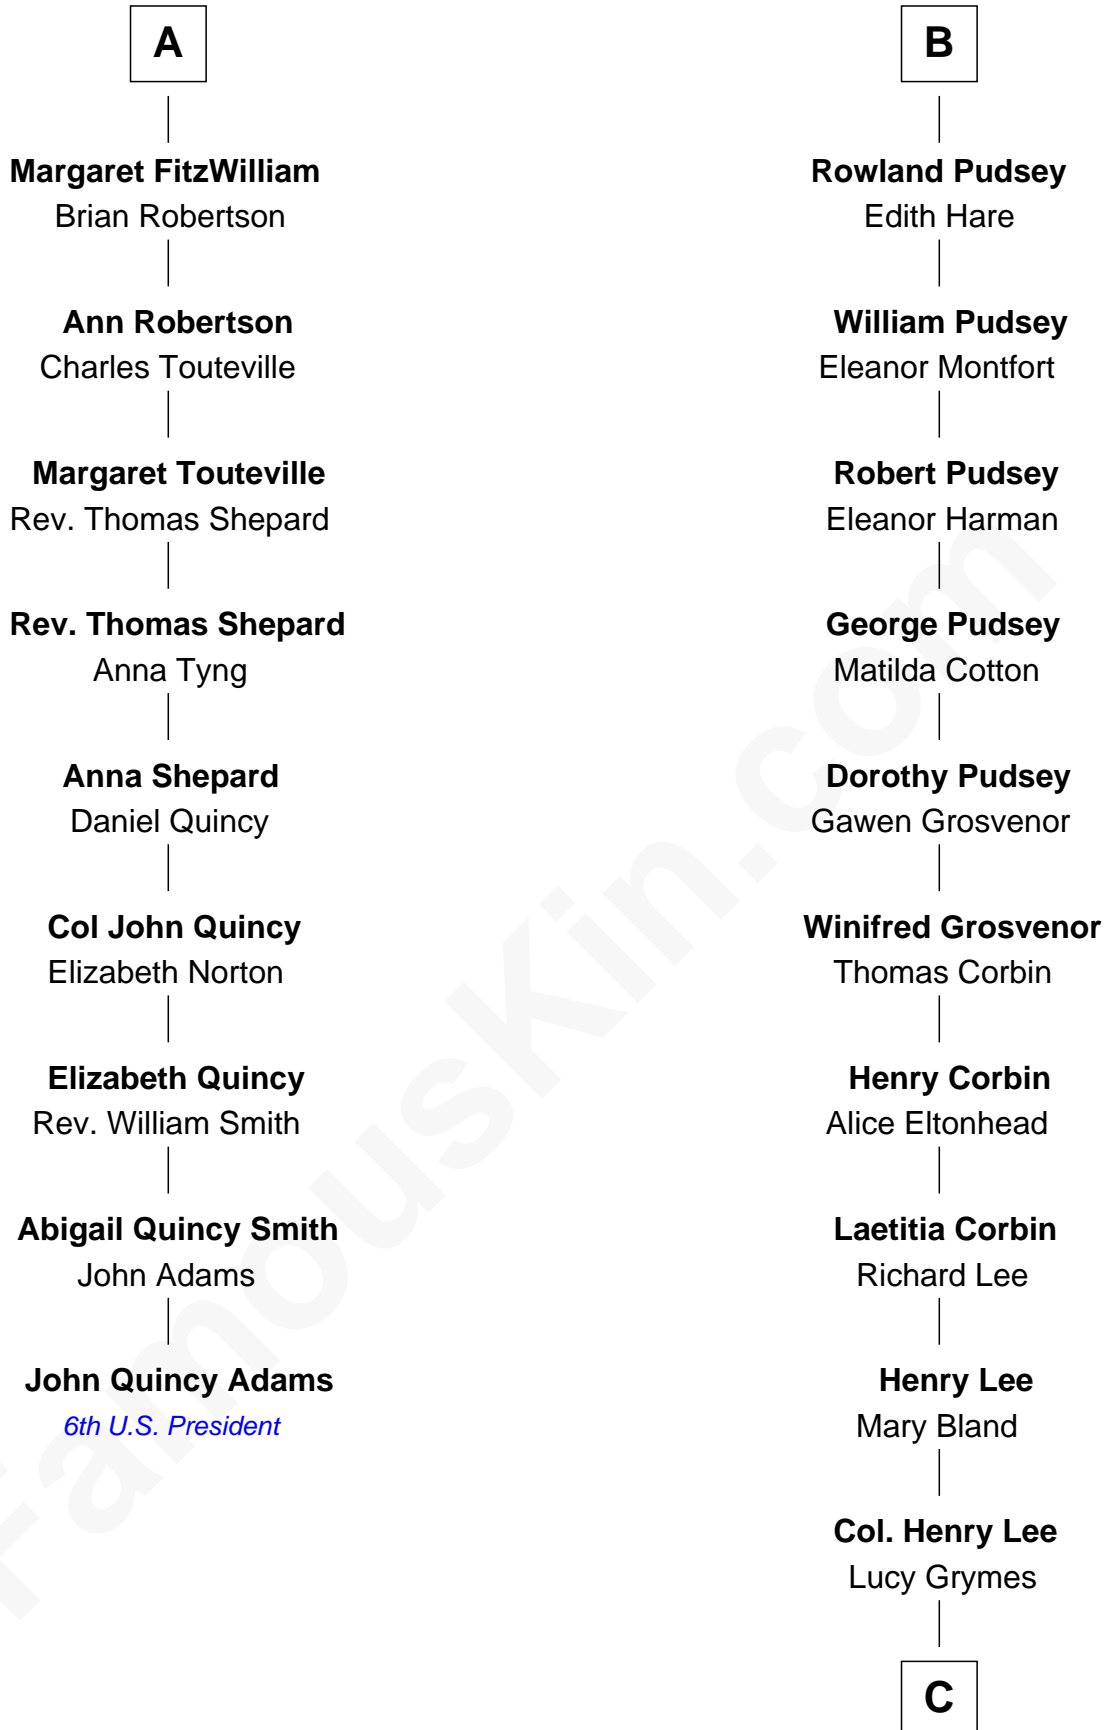

FamousKin.com
Relationship Chart of
John Quincy Adams
6th U.S. President

15th cousin 3 times removed of
General Robert E. Lee
Confederate Army - U.S. Civil War

Sir John Marmion
Maud de Furnival

C

|
Maj. Gen. Henry Lee

Anne Hill Carter

|
General Robert E. Lee

Confederate Army - U.S. Civil War

FamousKin.com