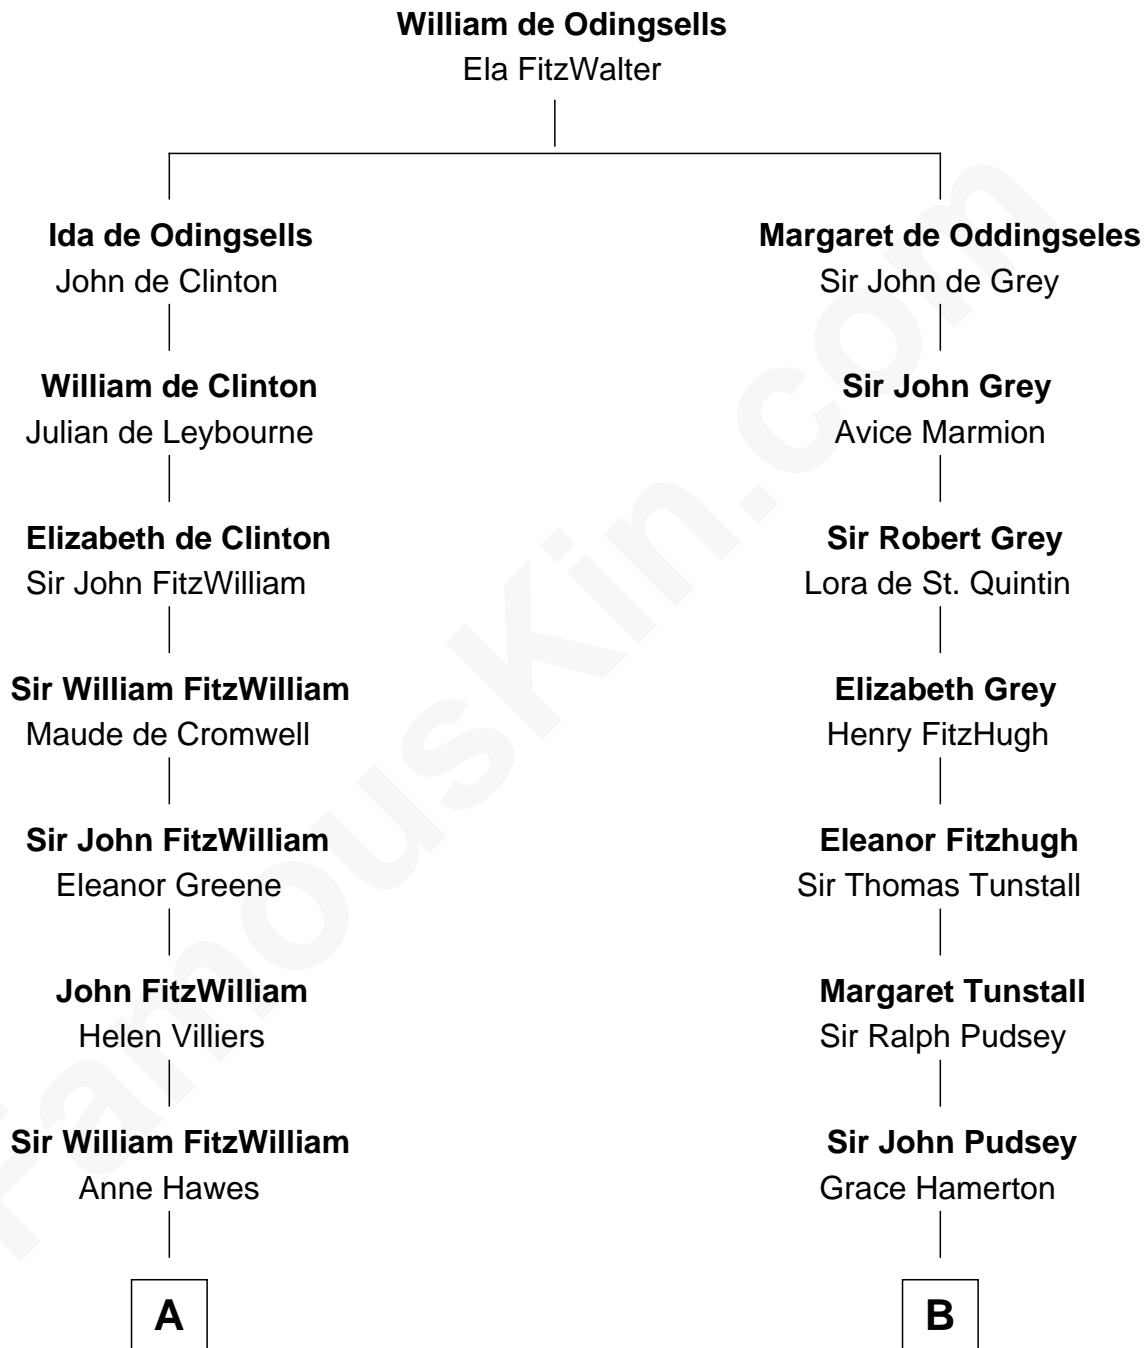

FamousKin.com
Relationship Chart of
John Quincy Adams
6th U.S. President

16th cousin 3 times removed of
General Robert E. Lee
Confederate Army - U.S. Civil War

C

Col. Henry Lee

Lucy Grymes

Maj. Gen. Henry Lee

Anne Hill Carter

General Robert E. Lee

Confederate Army - U.S. Civil War

FamousKin.com