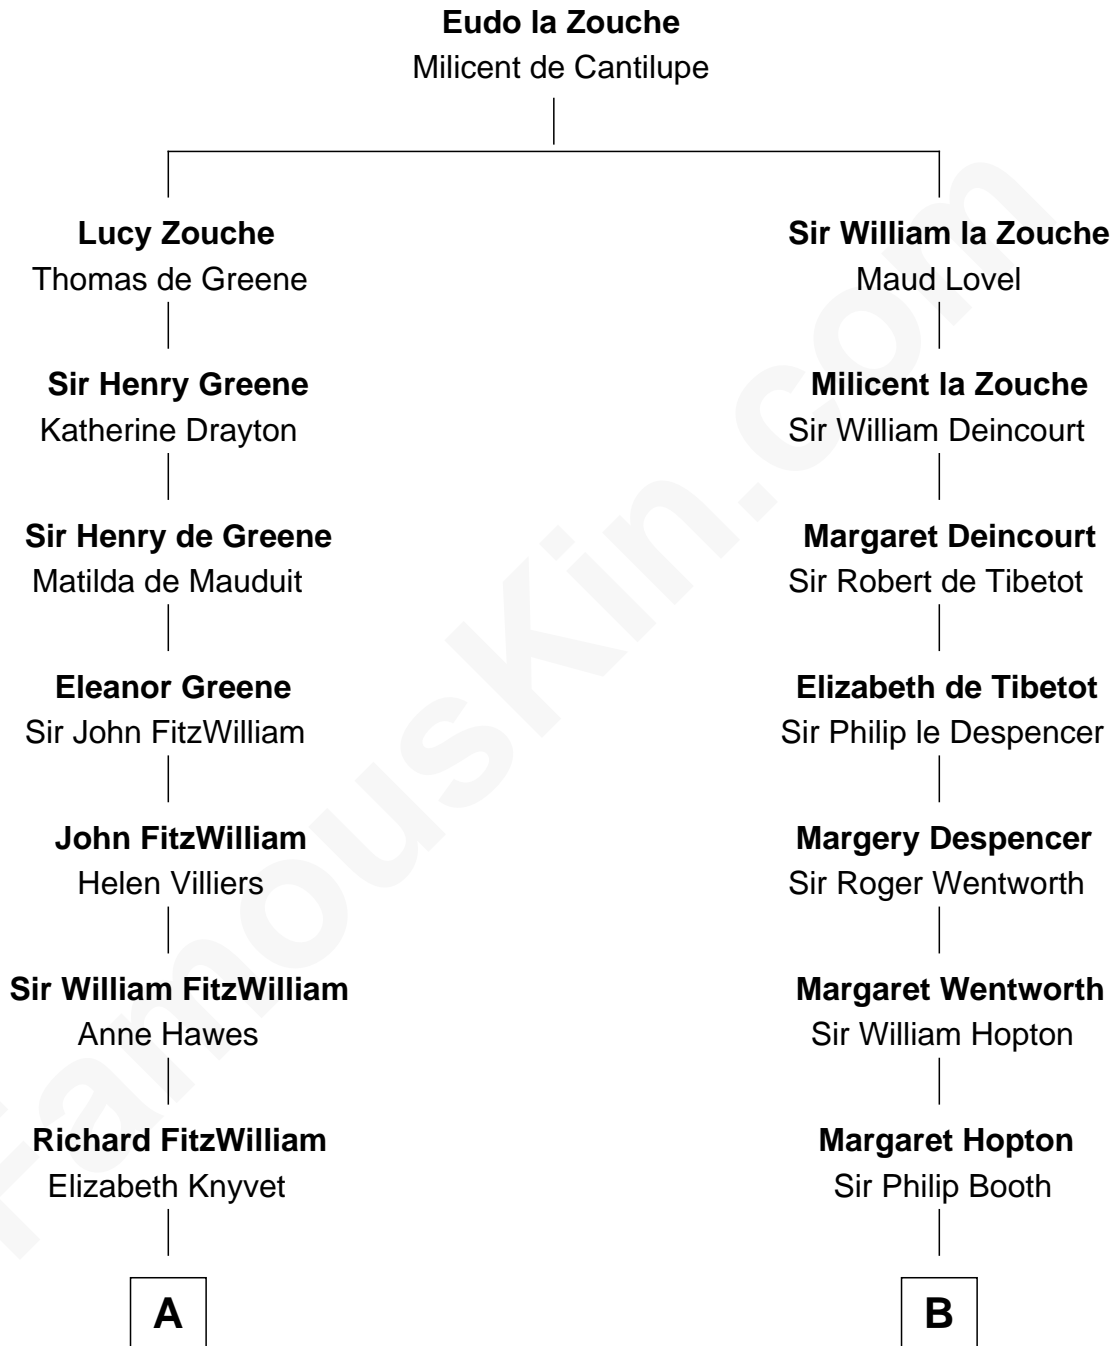

FamousKin.com
Relationship Chart of
John Quincy Adams
6th U.S. President

15th cousin 3 times removed of
General Robert E. Lee
Confederate Army - U.S. Civil War

C

|
Maj. Gen. Henry Lee

Anne Hill Carter

|
General Robert E. Lee