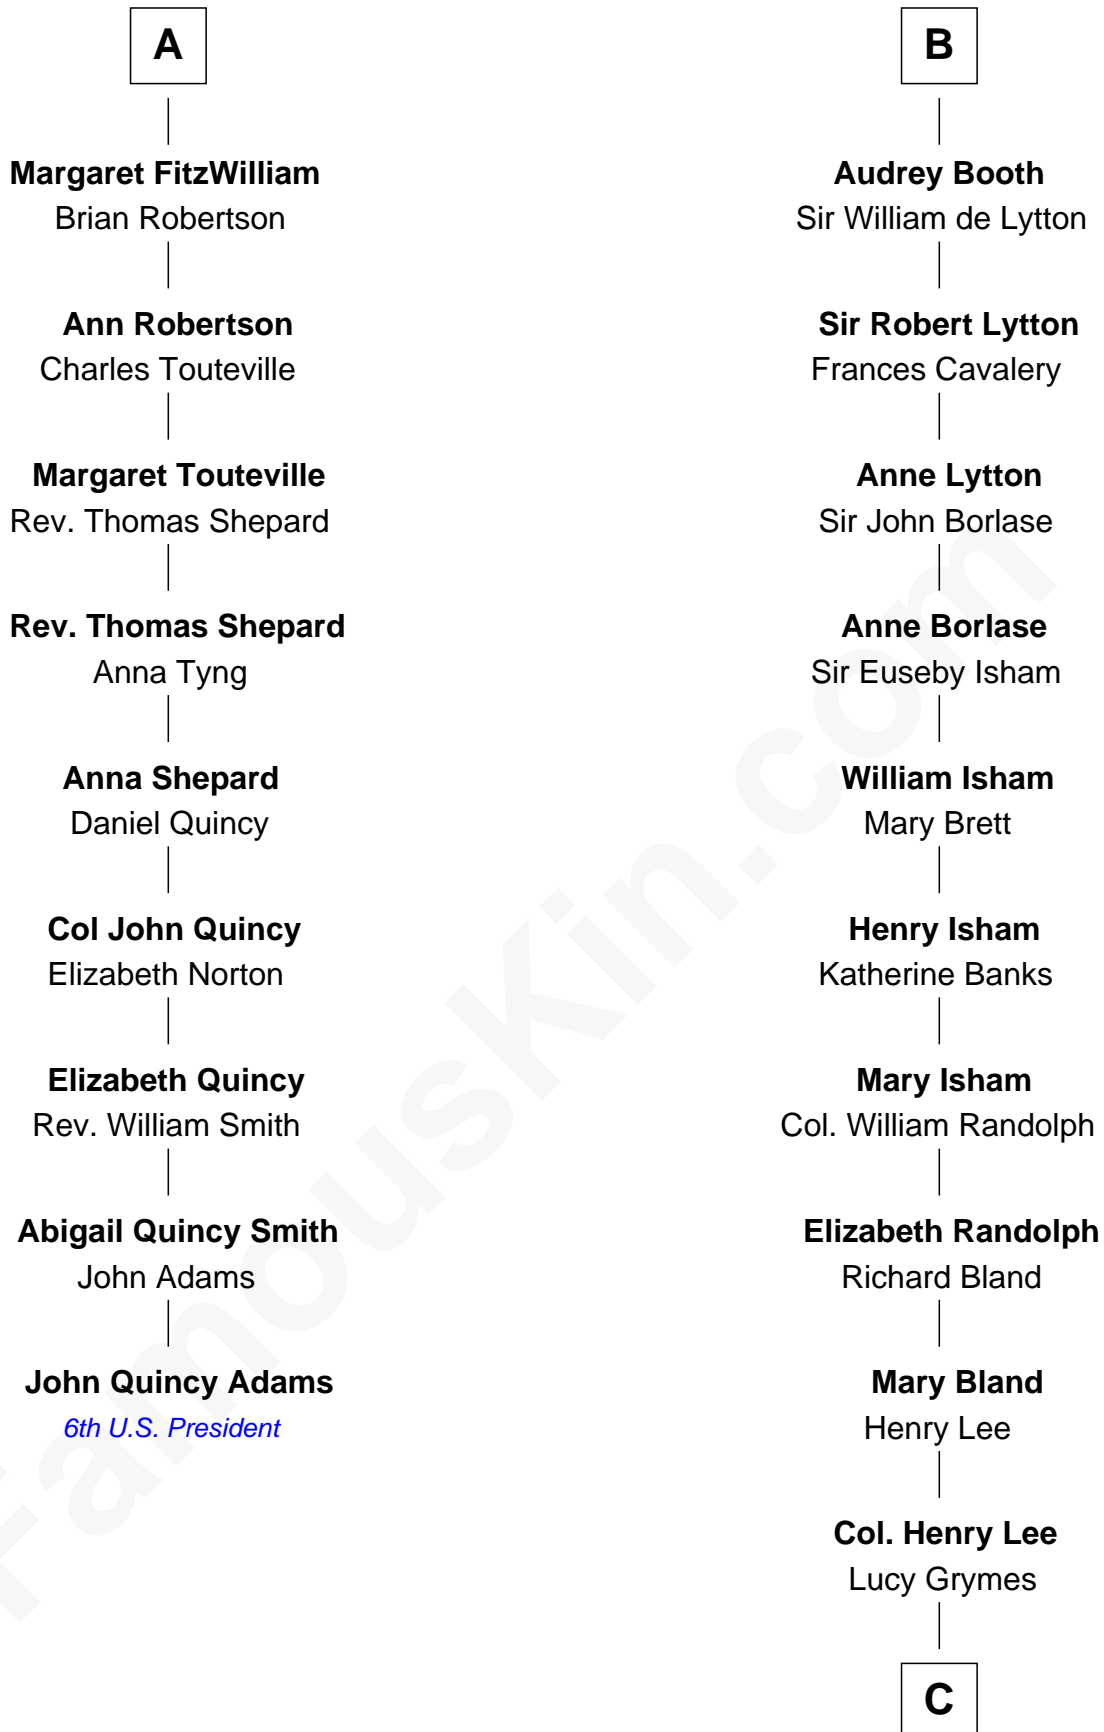

FamousKin.com
Relationship Chart of
John Quincy Adams
6th U.S. President

15th cousin 3 times removed of
General Robert E. Lee
Confederate Army - U.S. Civil War

C

|
Maj. Gen. Henry Lee

Anne Hill Carter

|
General Robert E. Lee