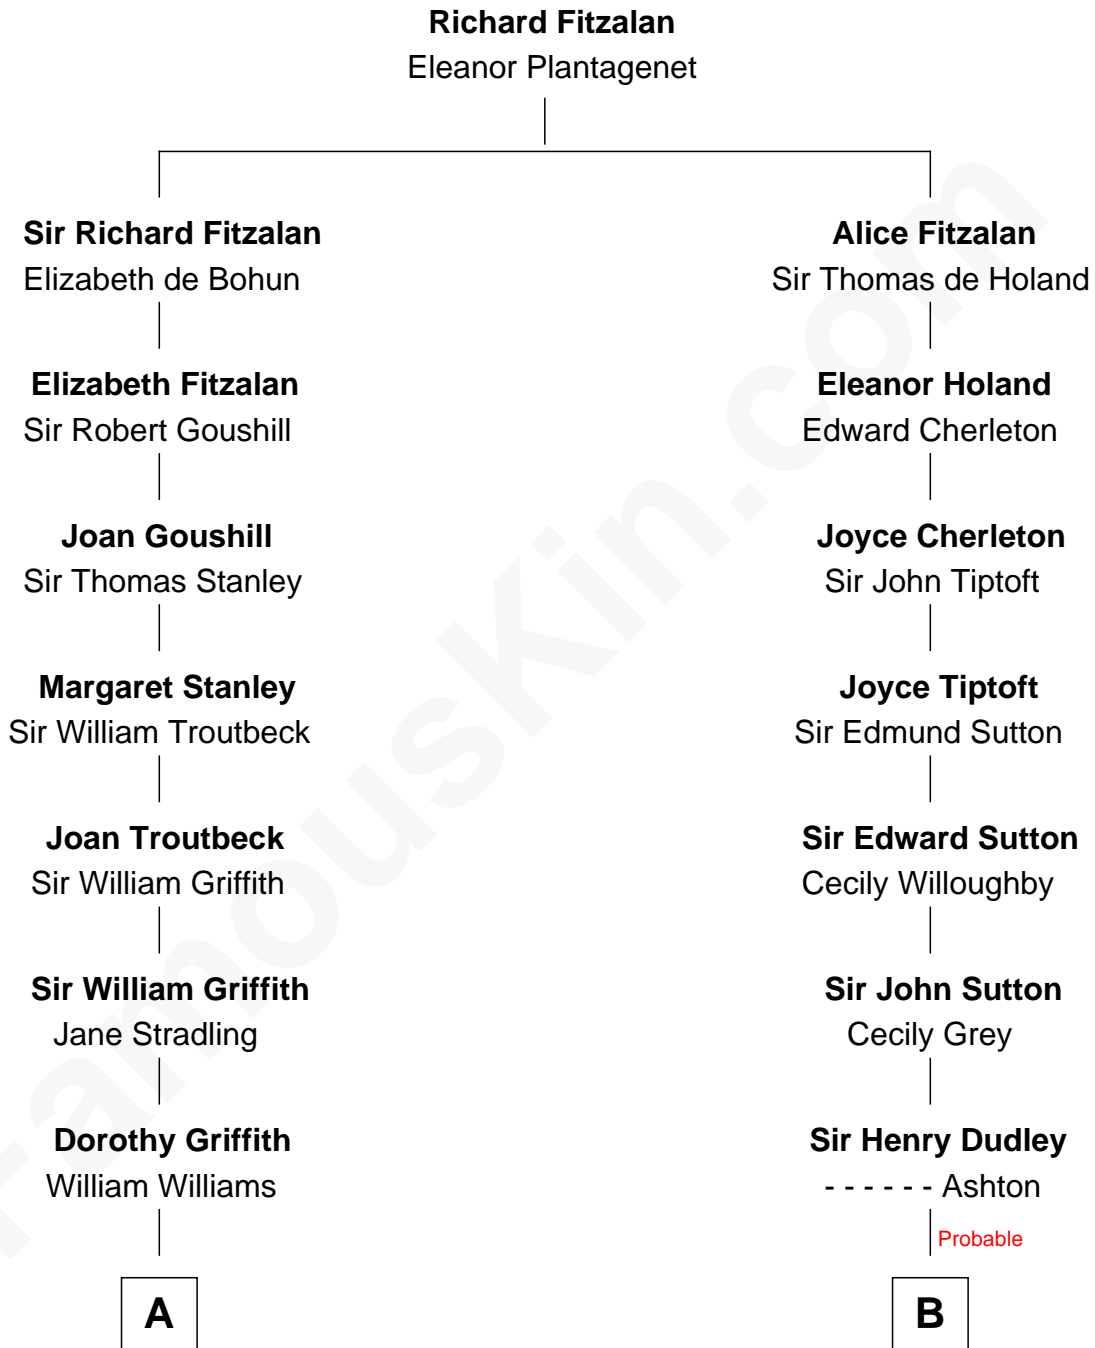

FamousKin.com

Relationship Chart of

John Quincy Adams

6th U.S. President

15th cousin 5 times removed of

Keri Russell
TV and Movie Actress

C

Karl Joseph Fish
Mary Emma McNeil

Emma Inez Fish
Kermit Sylvester Stephens

Stephanie Stephens
David Harold Russell

Keri Russell
TV and Movie Actress

FamousKin.com