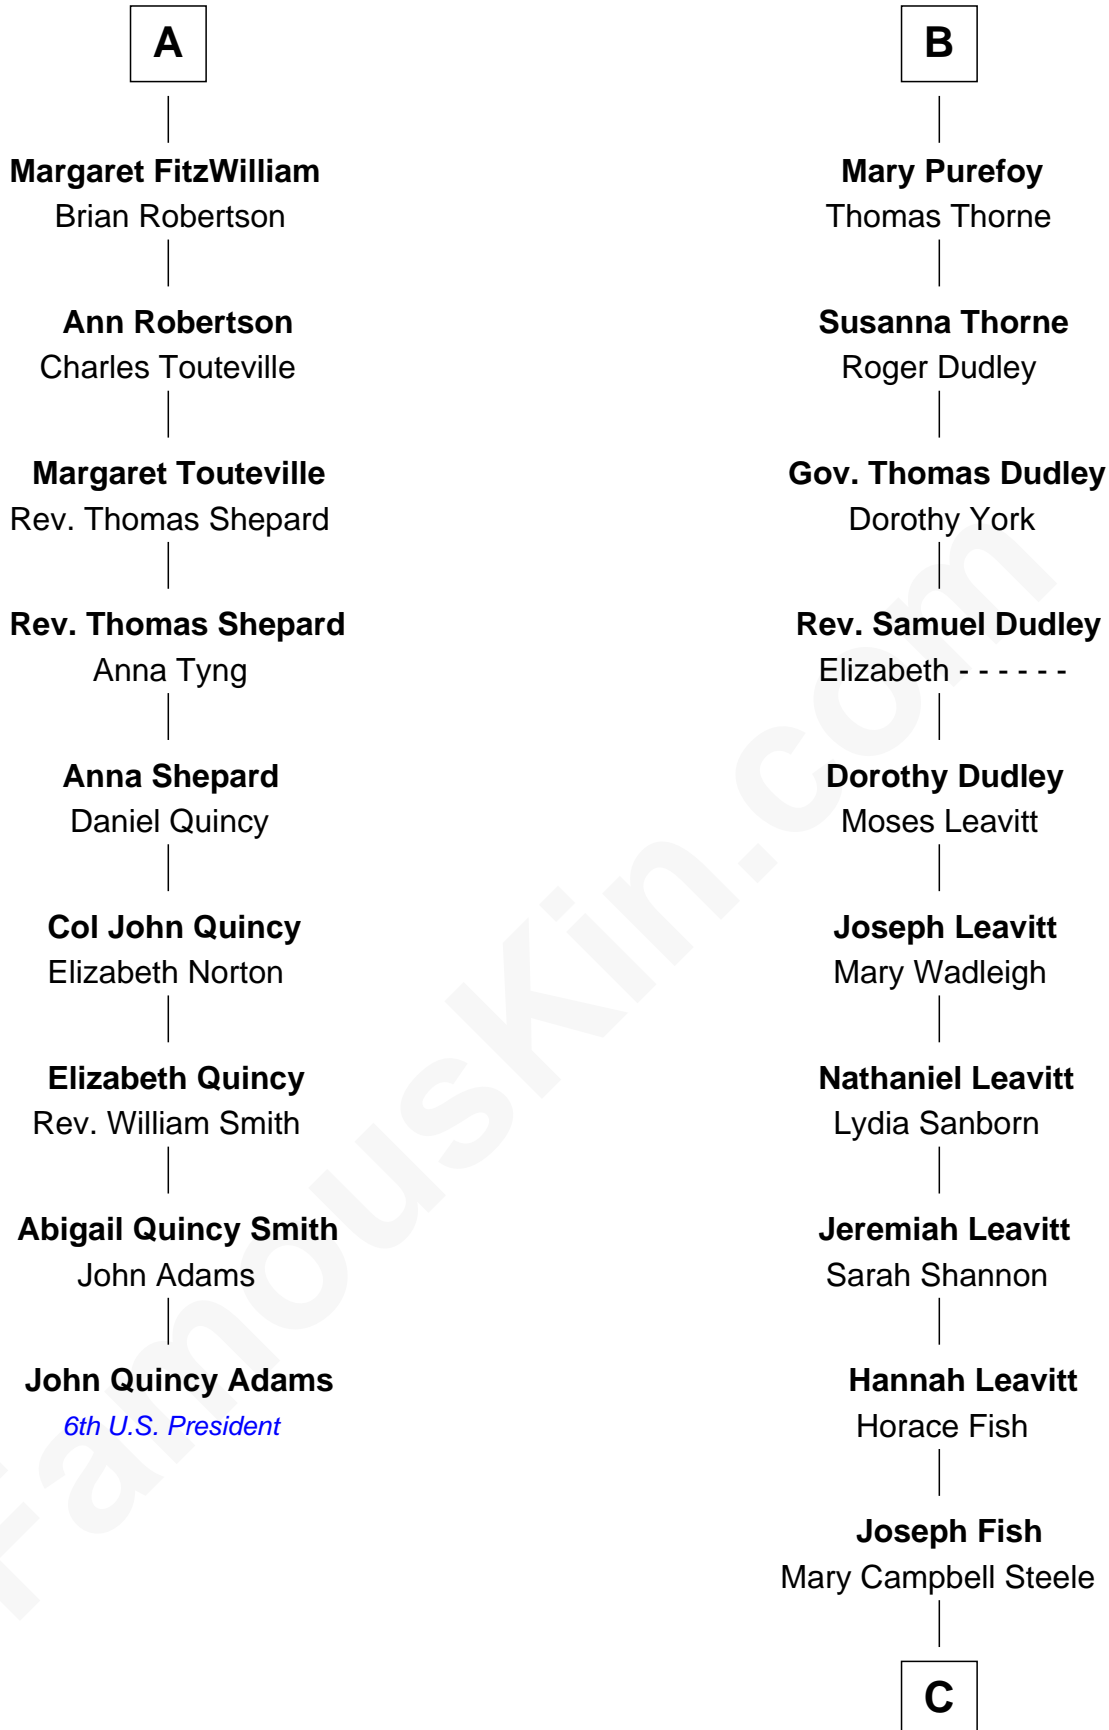

**FamousKin.com**  
**Relationship Chart of**  
**John Quincy Adams**  
*6th U.S. President*

15th cousin 6 times removed of

**Keri Russell**  
*TV and Movie Actress*

**Sir John Marmion**  
 Maud de Furnival

**C**

**John Lazelle Fish**

Melvina Cheney

**Karl Joseph Fish**

Mary Emma McNeil

**Emma Inez Fish**

Kermit Sylvester Stephens

**Stephanie Stephens**

David Harold Russell

**Keri Russell**

*TV and Movie Actress*