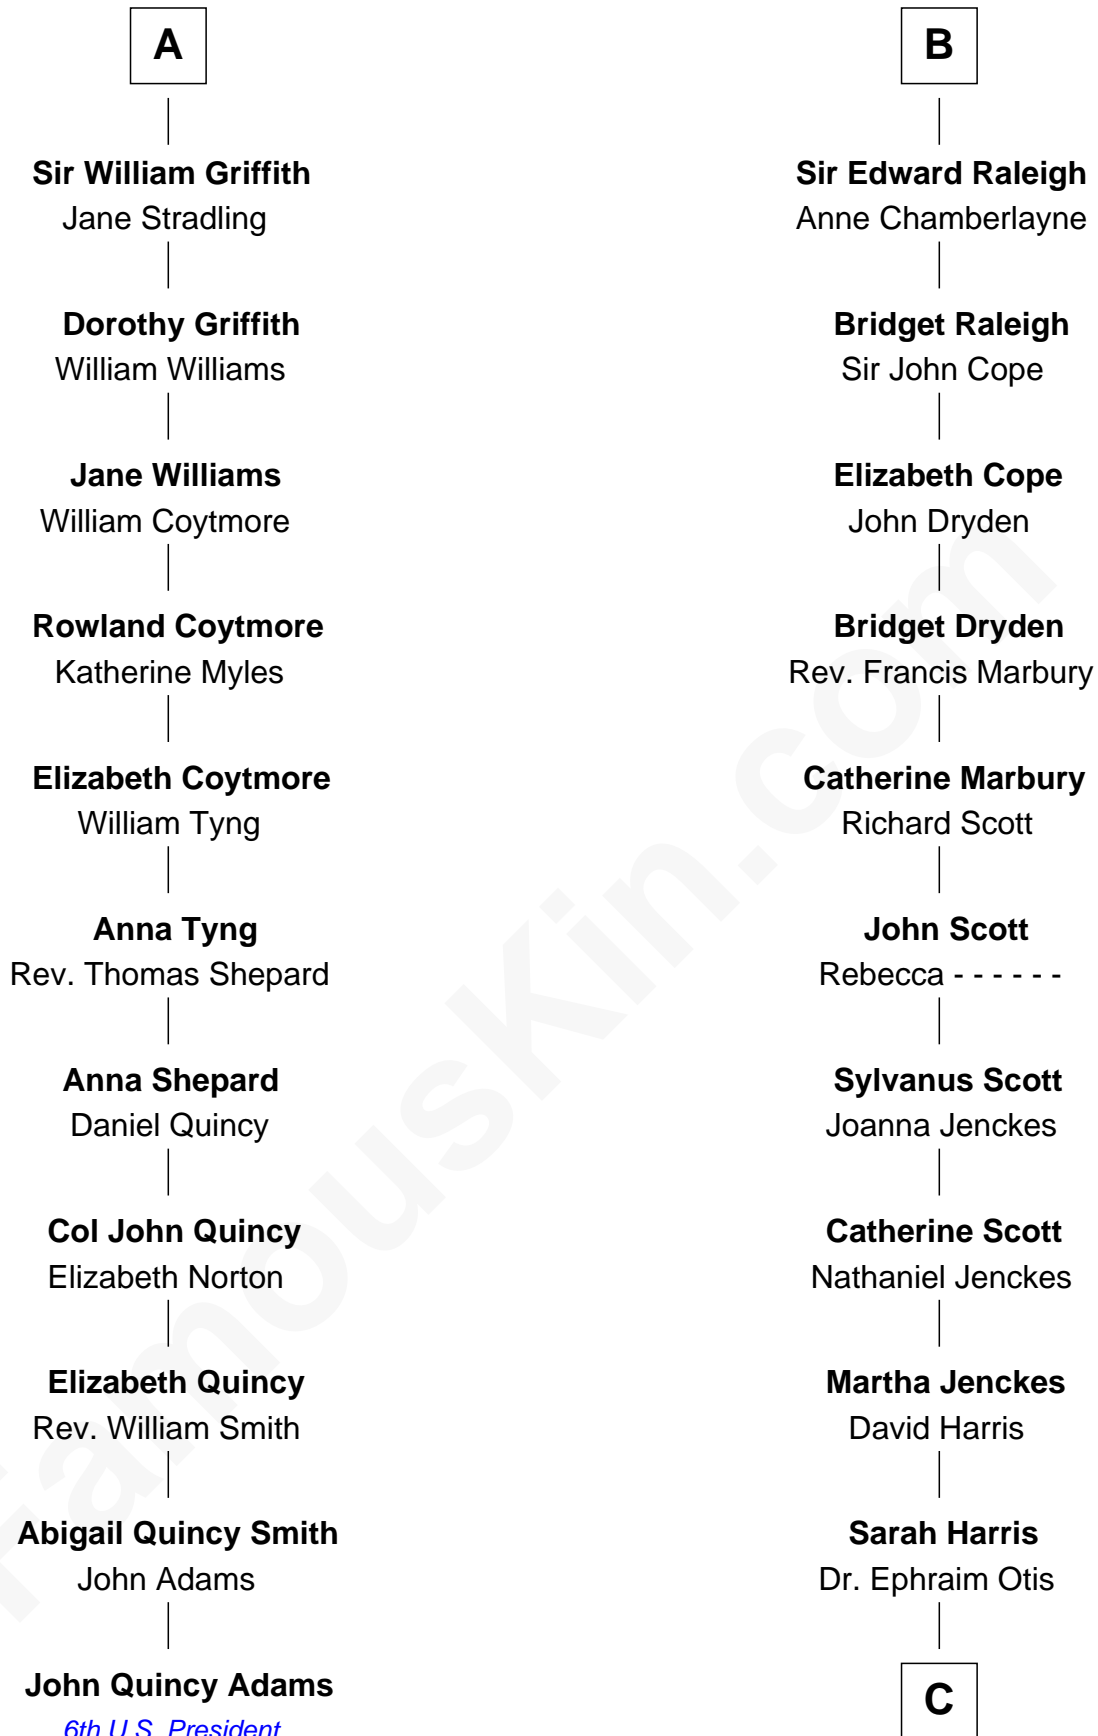

**FamousKin.com**  
**Relationship Chart of**  
**John Quincy Adams**  
*6th U.S. President*

17th cousin 4 times removed of

**Amelia Earhart**  
*Aviation Pioneer*

**C**

**Dr. Ephraim Otis**

Mary Cornell

**Isaac Otis**

Caroline Abigail Curtis

**Alfred Gideon Otis**

Amelia Josephine Harres

**Amelia Otis**

Edwin Stanton Earhart

**Amelia Earhart**

*Aviation Pioneer*