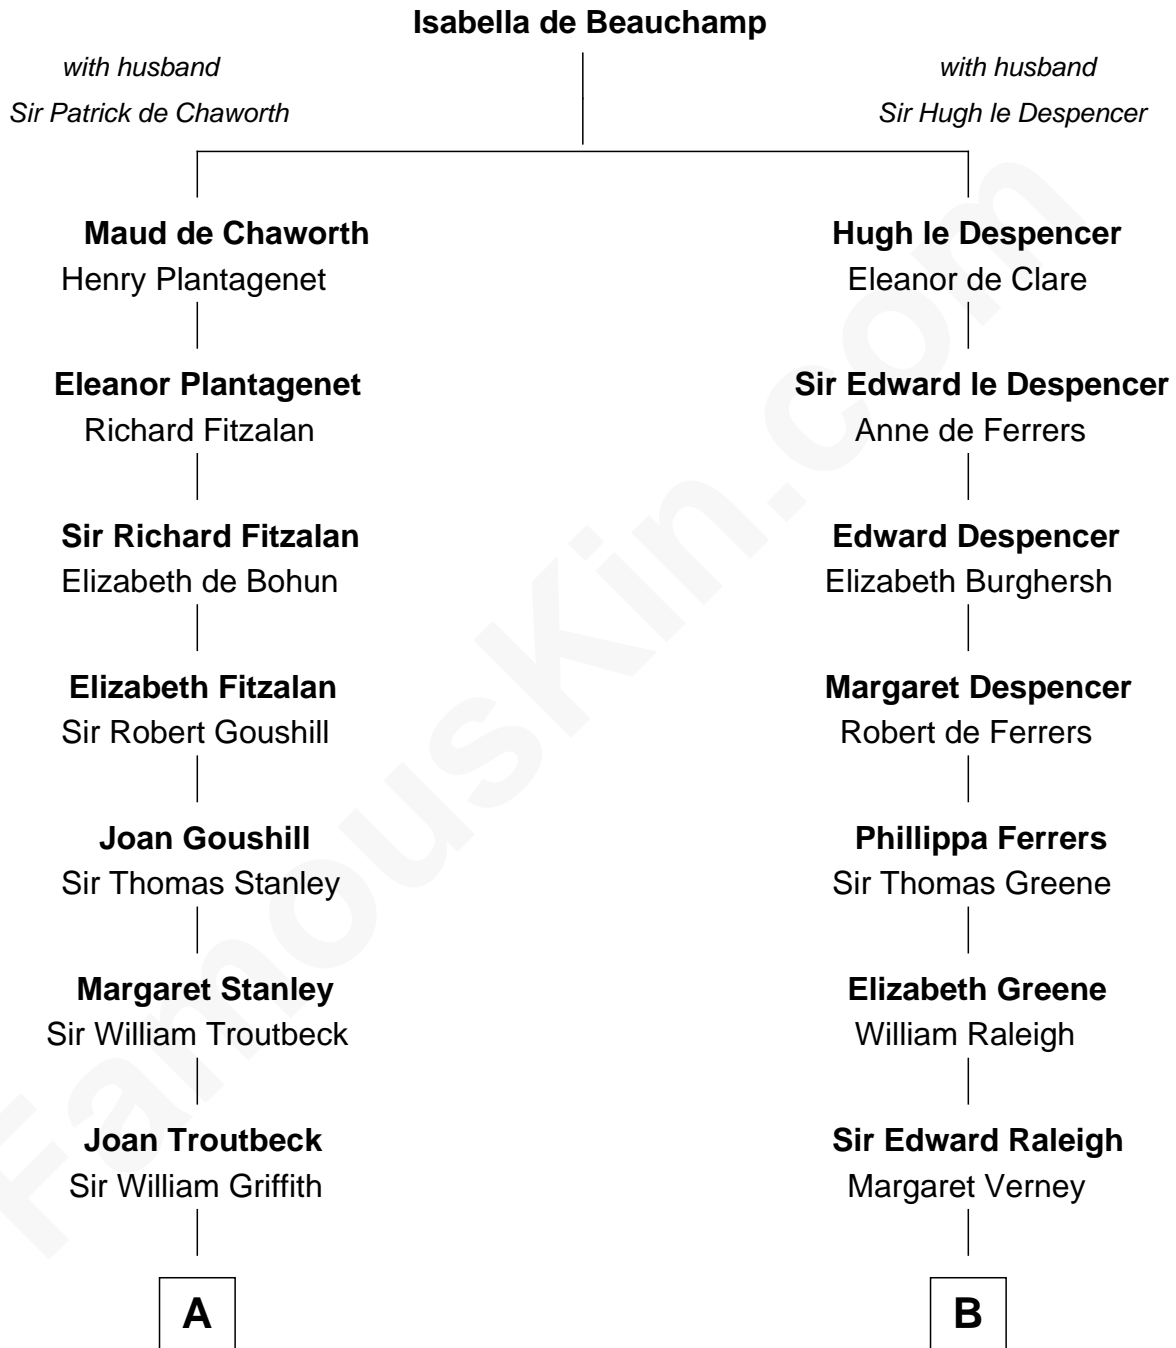

**FamousKin.com**  
**Relationship Chart of**  
**John Quincy Adams**  
*6th U.S. President*

17th cousin 4 times removed of

**Amelia Earhart**  
*Aviation Pioneer*

**C**

**Dr. Ephraim Otis**

Mary Cornell

**Isaac Otis**

Caroline Abigail Curtis

**Alfred Gideon Otis**

Amelia Josephine Harres

**Amelia Otis**

Edwin Stanton Earhart

**Amelia Earhart**

*Aviation Pioneer*