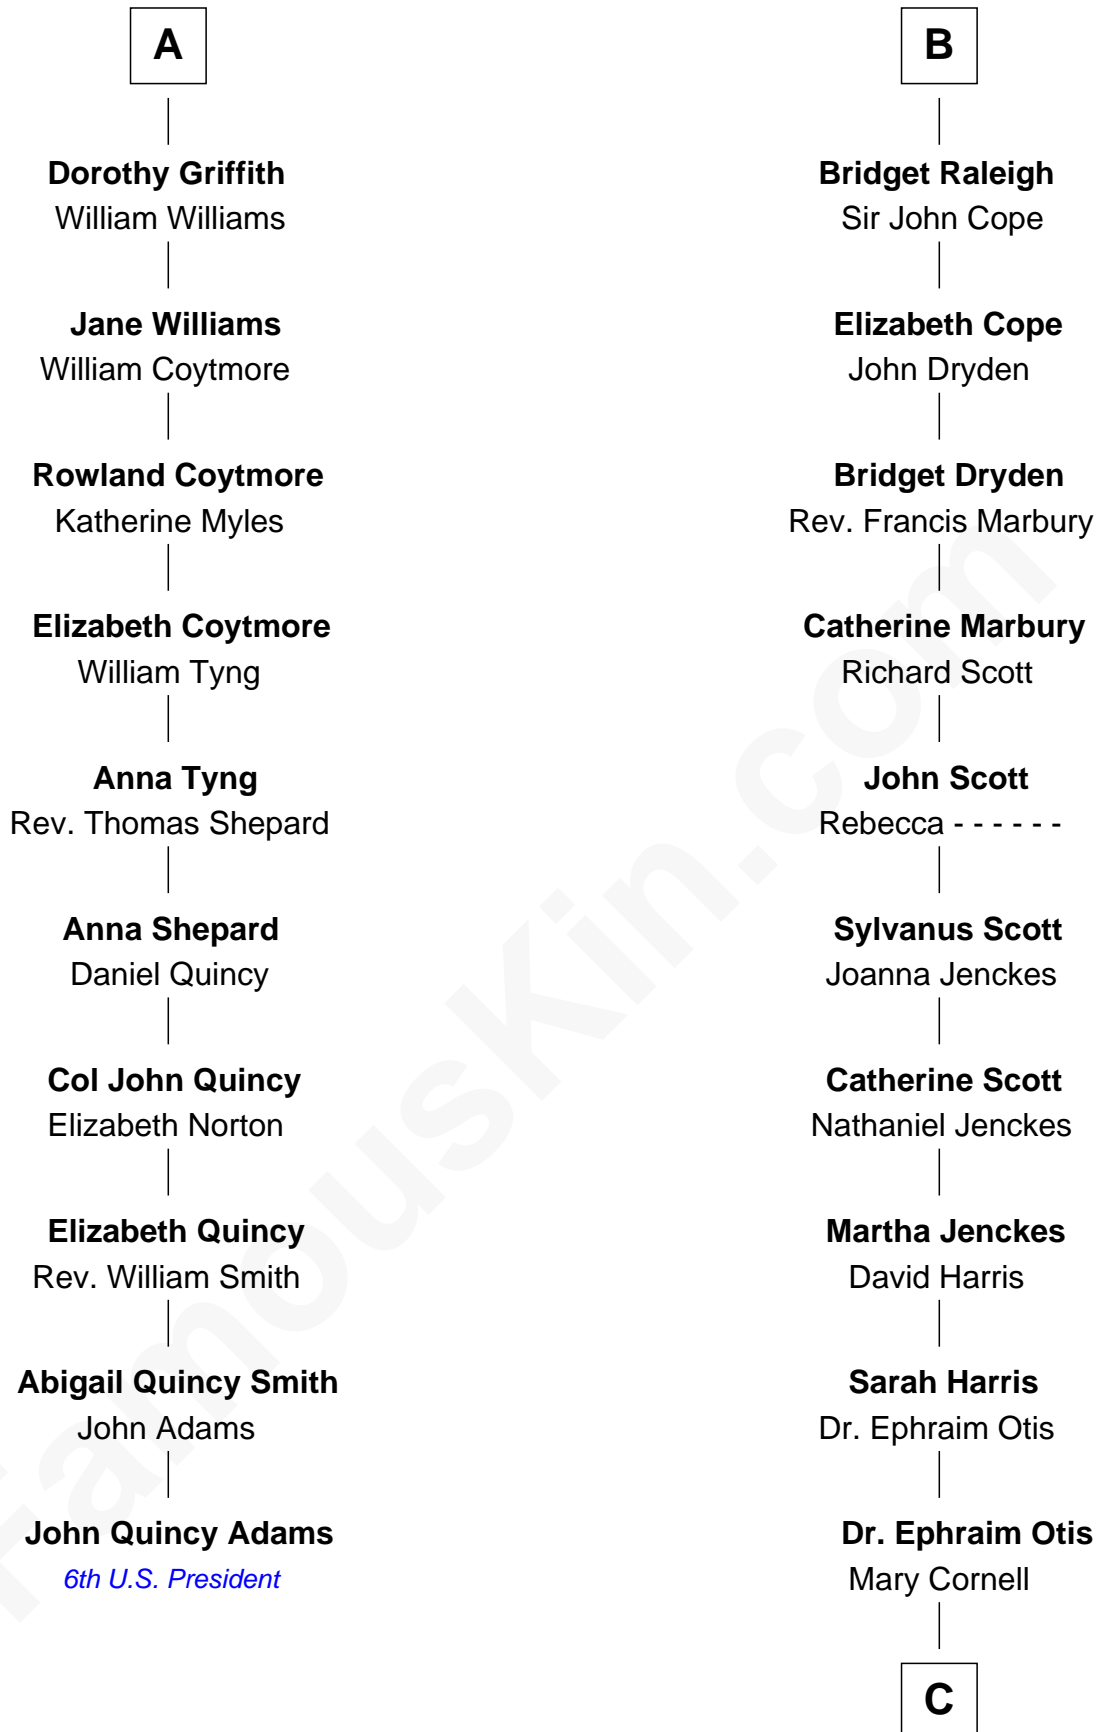

**FamousKin.com**  
**Relationship Chart of**  
**John Quincy Adams**  
*6th U.S. President*

16th cousin 4 times removed of

**Amelia Earhart**  
*Aviation Pioneer*

**Edmund Fitzalan**  
 Alice de Warenne

**C**

**Isaac Otis**

Caroline Abigail Curtis

**Alfred Gideon Otis**

Amelia Josephine Harres

**Amelia Otis**

Edwin Stanton Earhart

**Amelia Earhart**