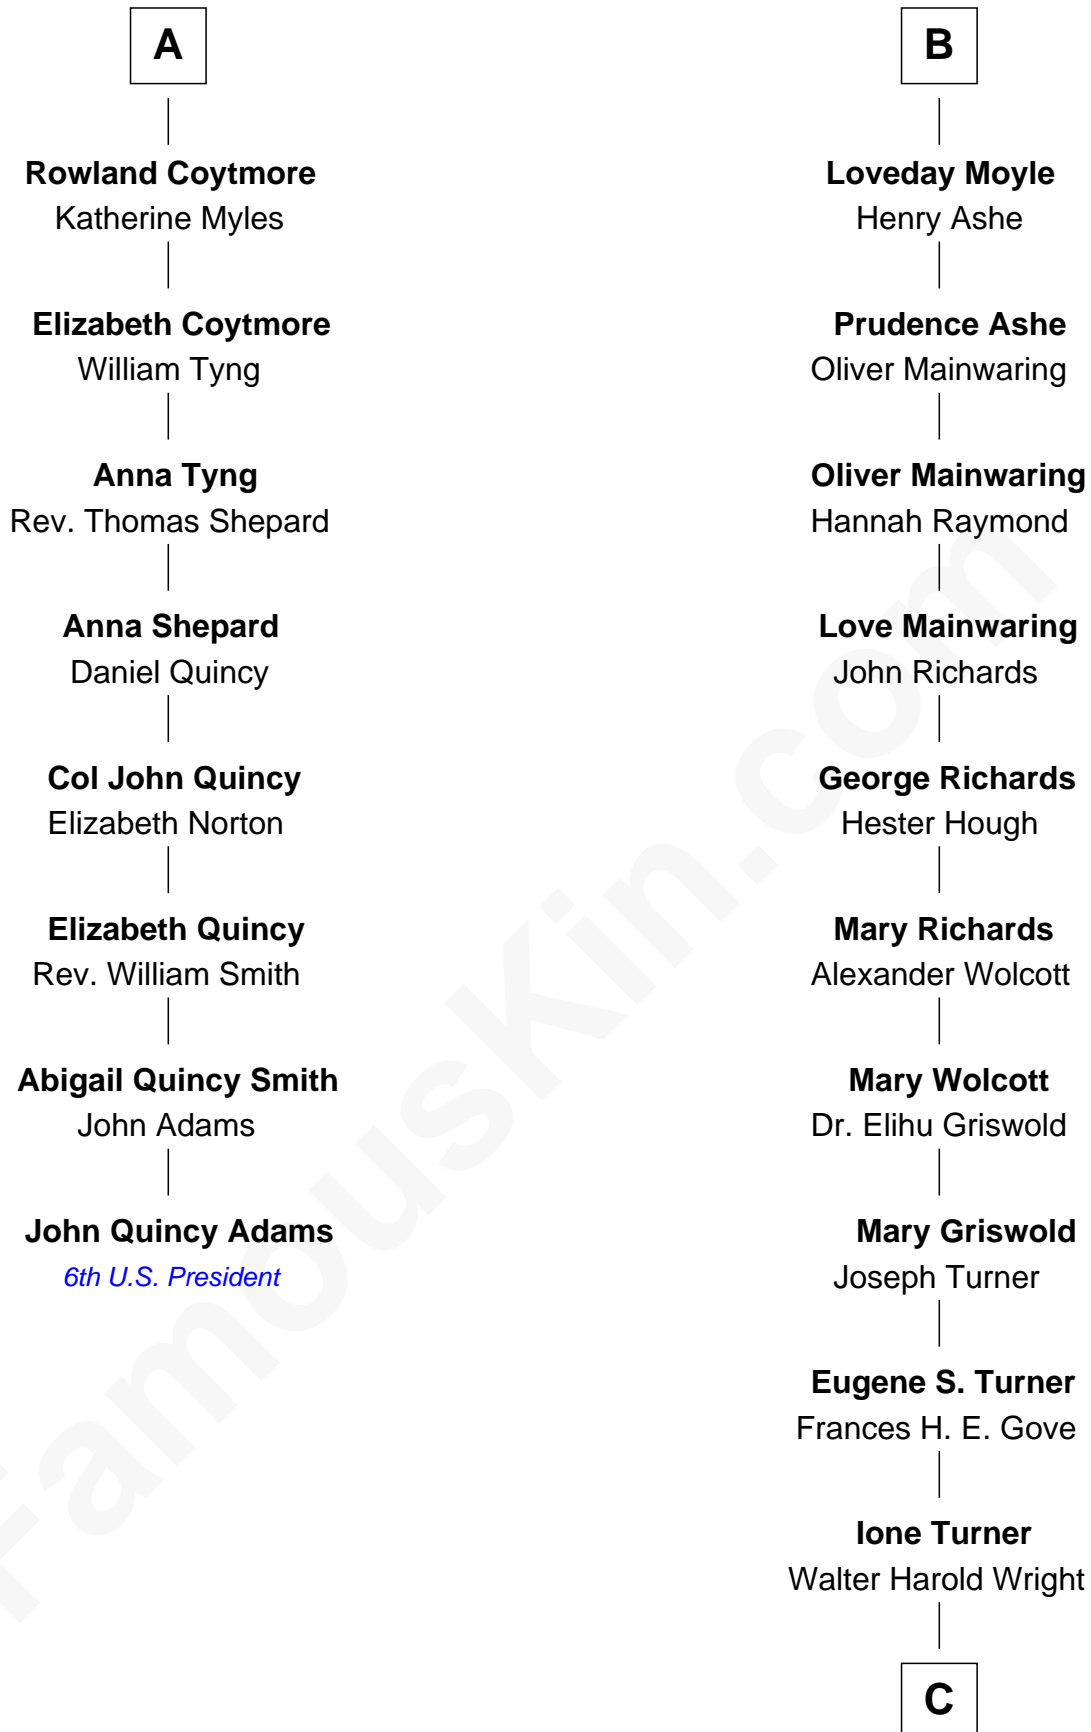

FamousKin.com
Relationship Chart of
John Quincy Adams
6th U.S. President

14th cousin 6 times removed of
Ed Helms
TV and Movie Actor

C

Inez Emeline Wright
George Pullen Jackson

Frances Helen Jackson
Fitzgerald Sale Parker