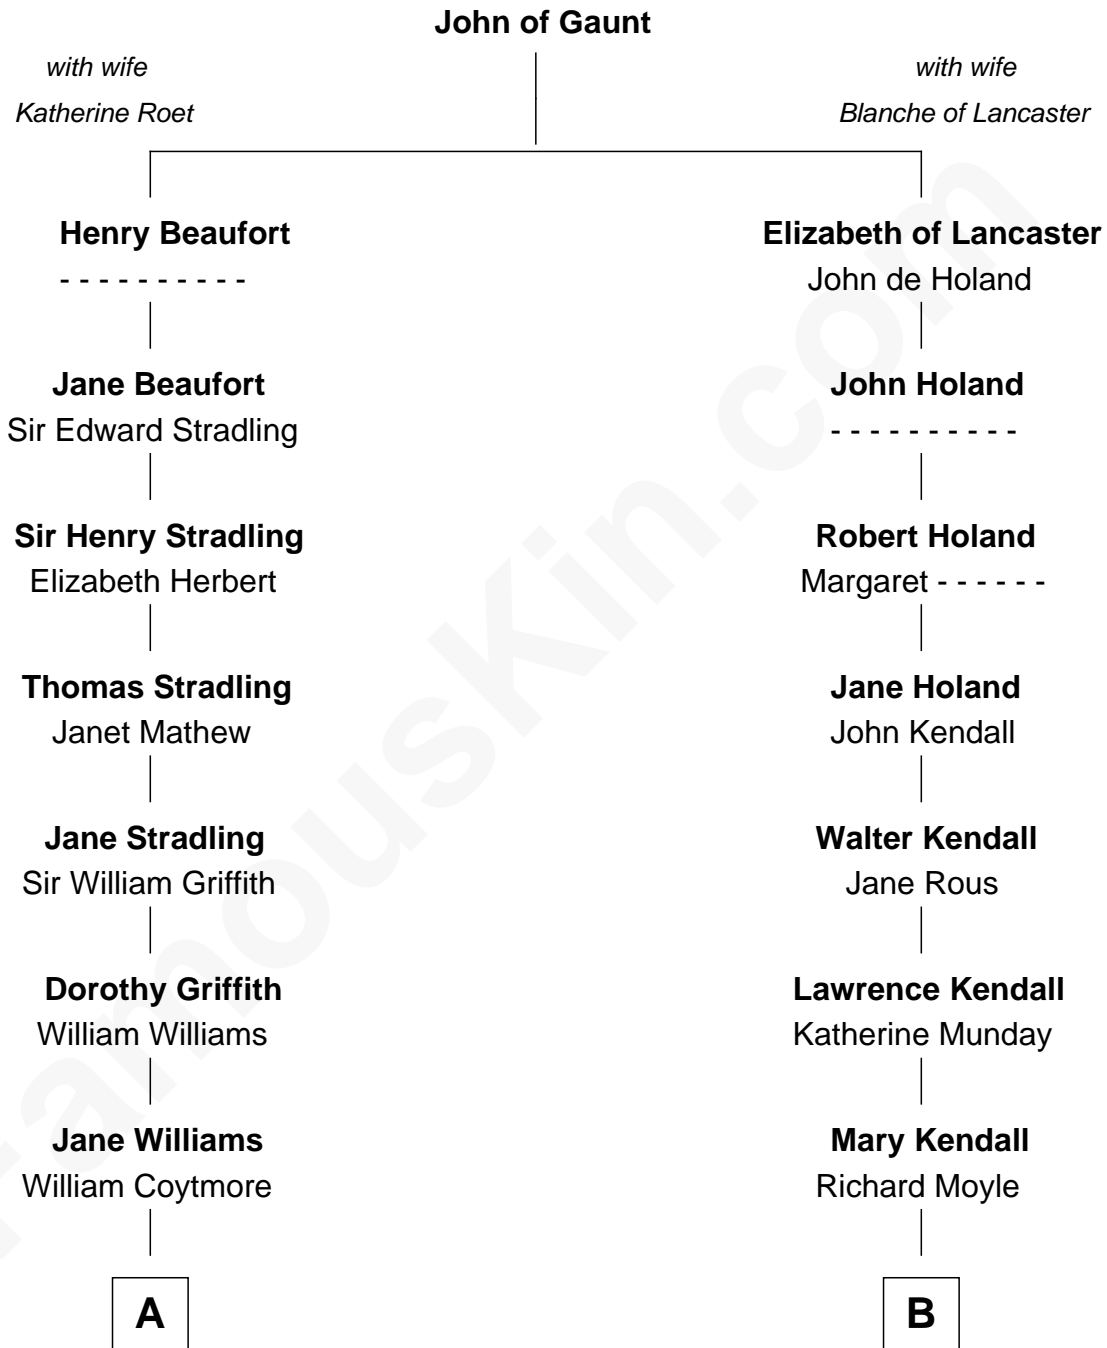

FamousKin.com
Relationship Chart of
John Quincy Adams
6th U.S. President

14th cousin 6 times removed of
Ed Helms
TV and Movie Actor

C

Inez Emeline Wright
George Pullen Jackson

Frances Helen Jackson
Fitzgerald Sale Parker