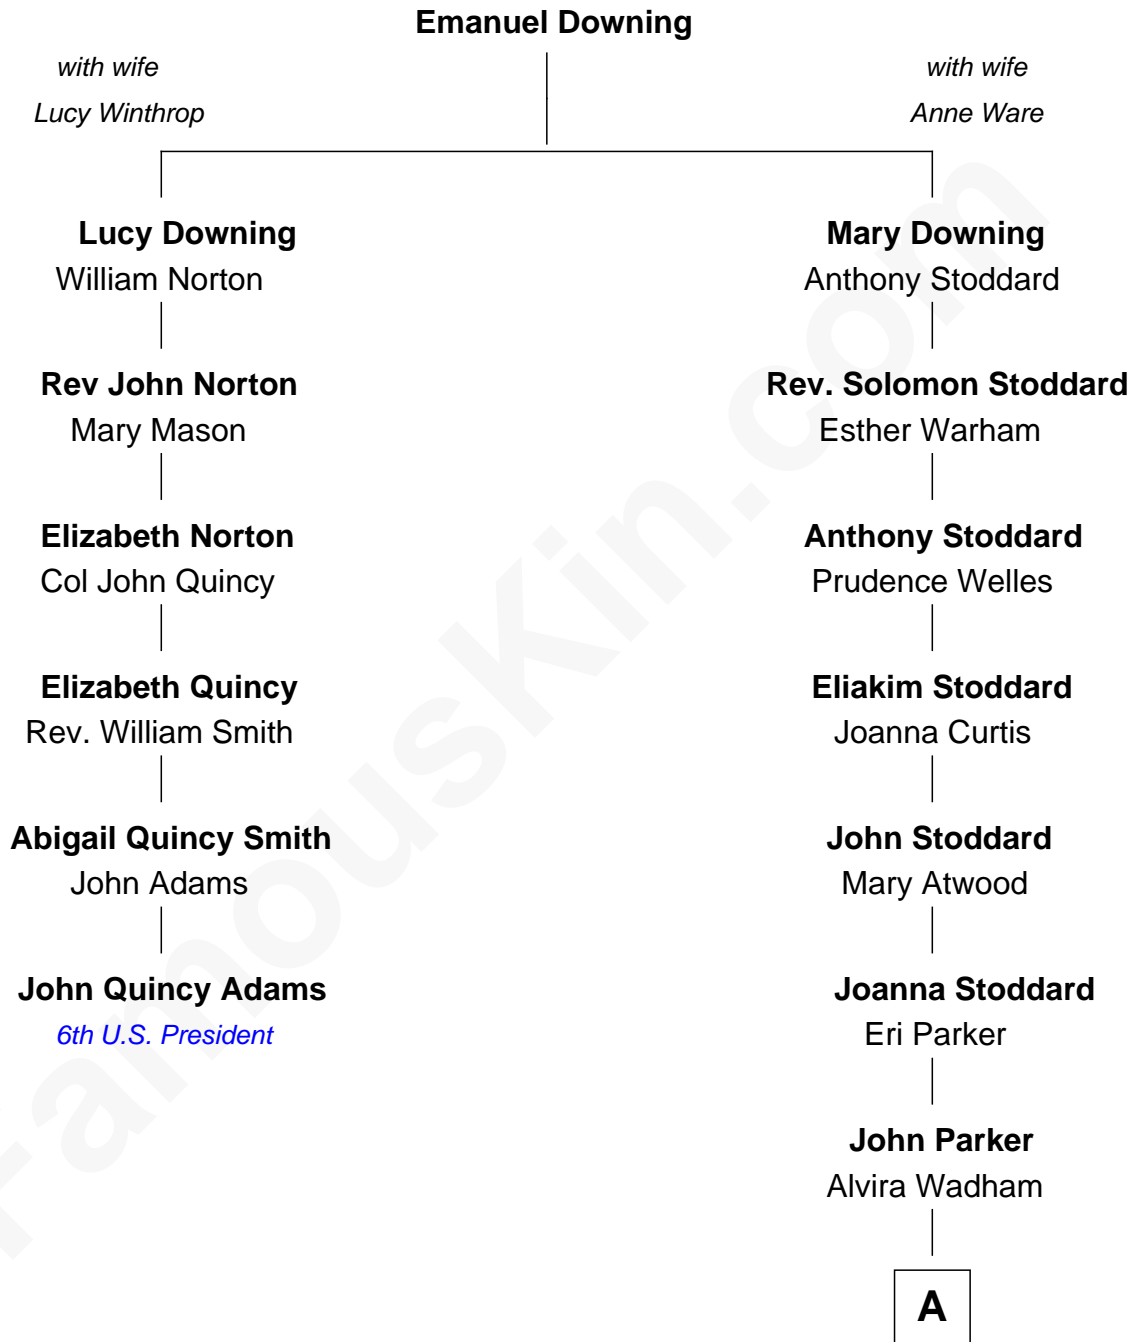

FamousKin.com
Relationship Chart of
John Quincy Adams
6th U.S. President

5th cousin 6 times removed of
Ed Helms
TV and Movie Actor

A

Bishop Linus Parker
Ellen Katherine Burruss

Fitzgerald Sale Parker
Lucy Irvine Paxton

Fitzgerald Sale Parker
Frances Helen Jackson

Pamela Ann Parker
John A. Helms

Ed Helms
TV and Movie Actor