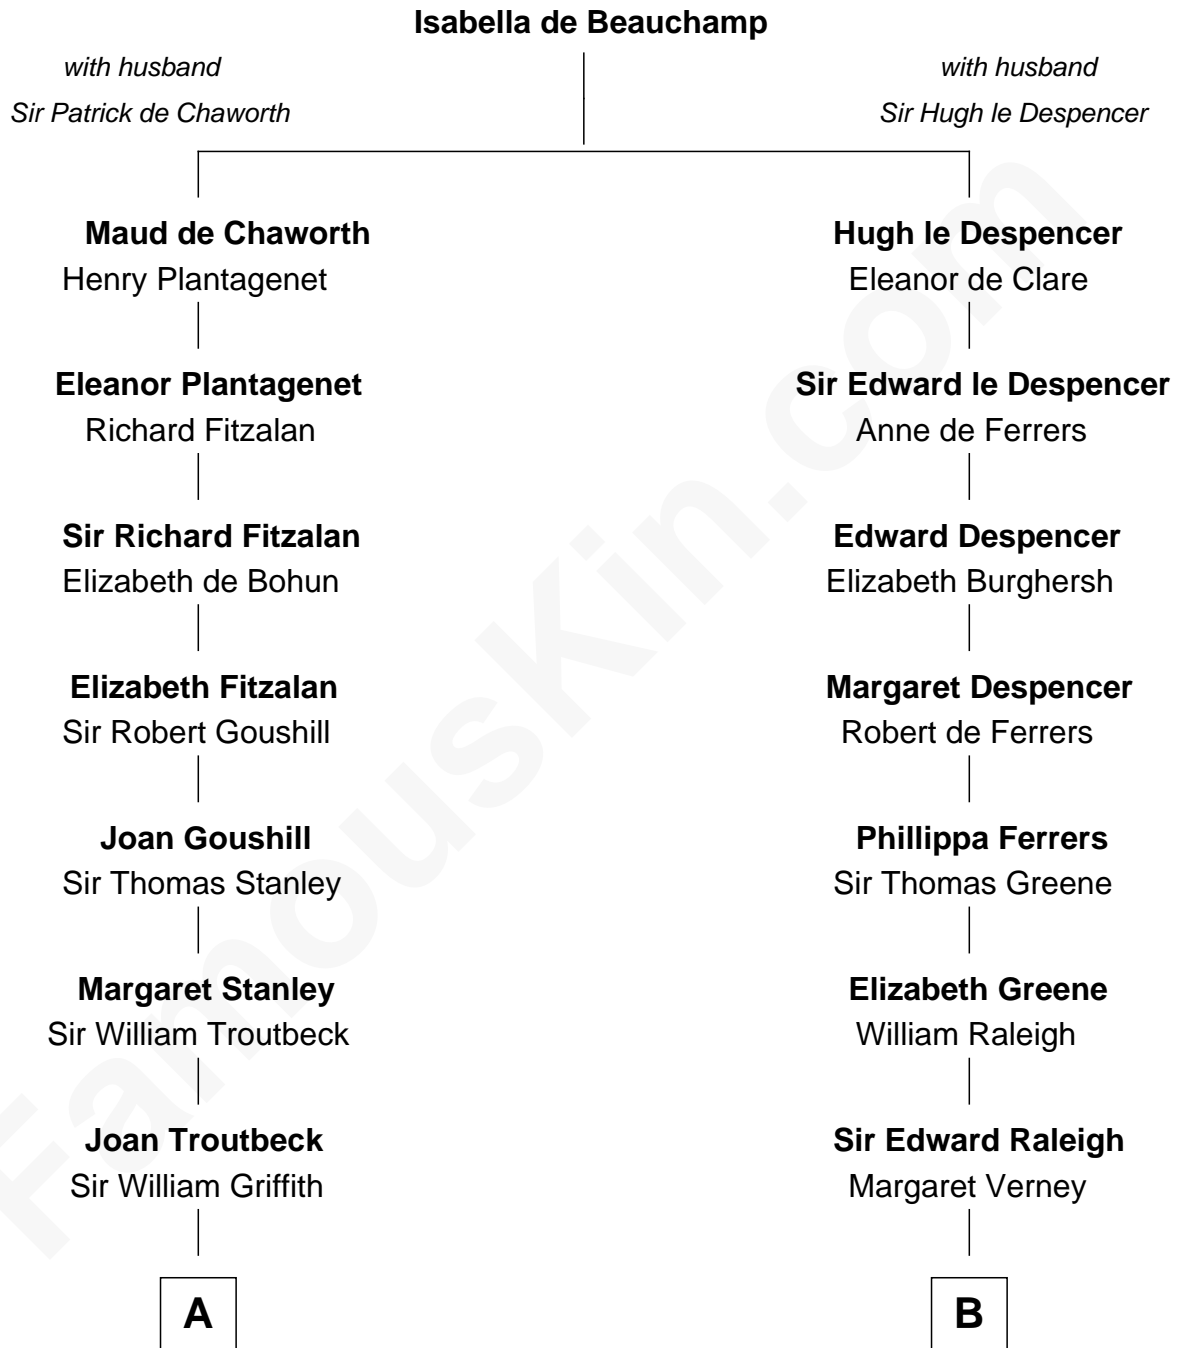

FamousKin.com
Relationship Chart of
John Quincy Adams
6th U.S. President

17th cousin 1 time removed of

Joseph Wharton
Founder of the Wharton School of Business

C

Deborah Fisher
William Wharton

Joseph Wharton

Founder, Wharton School of Business

FamousKin.com