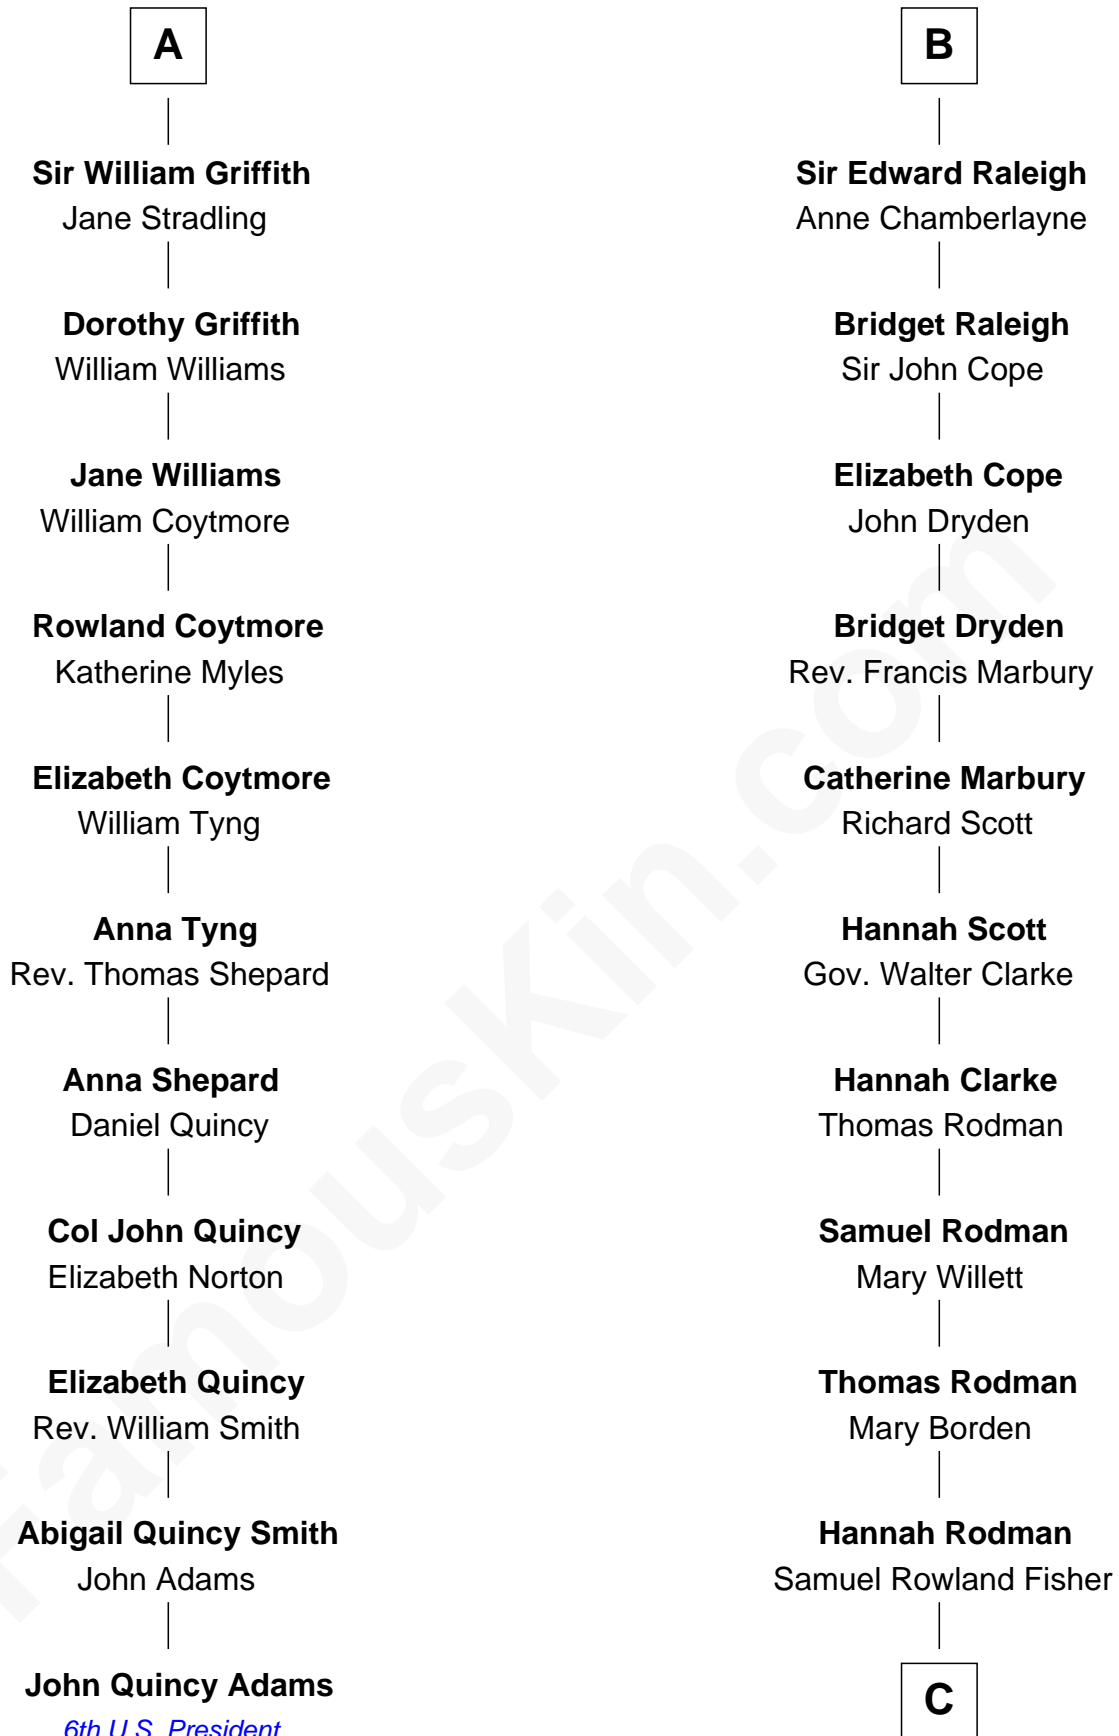

FamousKin.com
Relationship Chart of
John Quincy Adams
6th U.S. President

17th cousin 1 time removed of

Joseph Wharton
Founder of the Wharton School of Business

C

Deborah Fisher
William Wharton

Joseph Wharton

Founder, Wharton School of Business

FamousKin.com