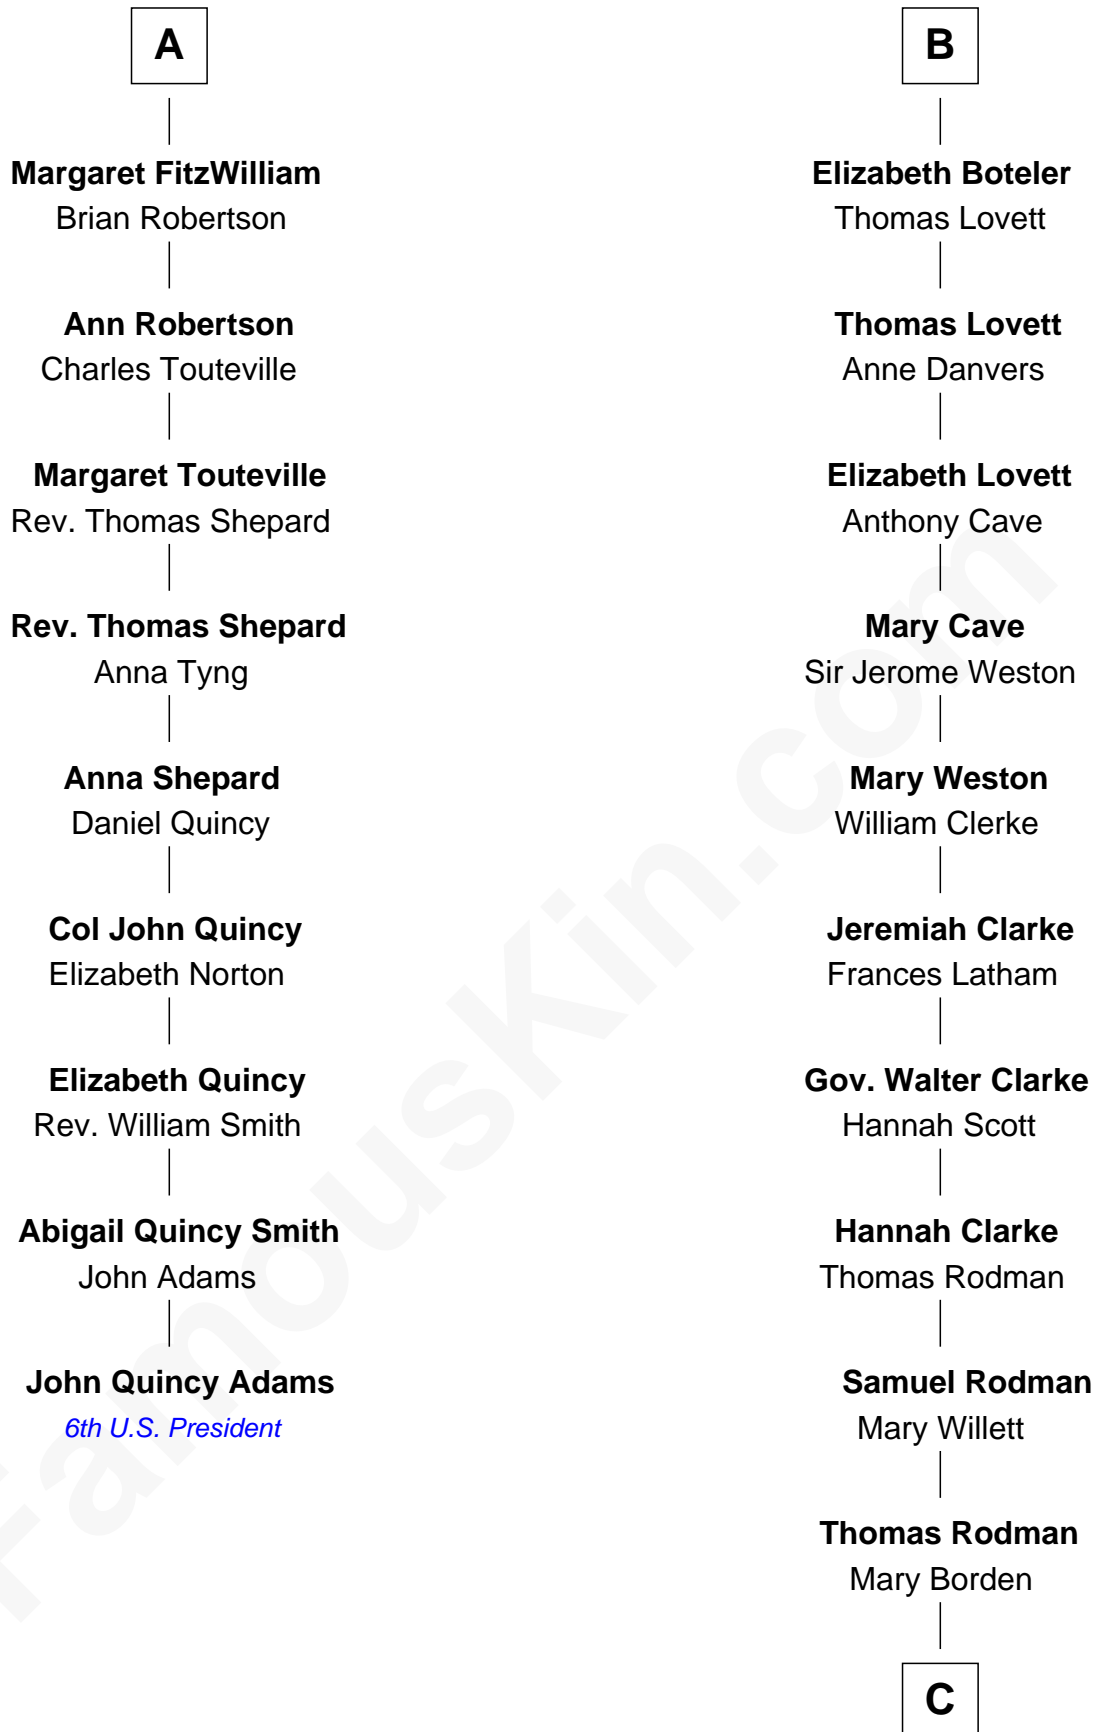

FamousKin.com
Relationship Chart of
John Quincy Adams
6th U.S. President

15th cousin 4 times removed of

Joseph Wharton
Founder of the Wharton School of Business

C

Hannah Rodman
Samuel Rowland Fisher

Deborah Fisher
William Wharton

Joseph Wharton
Founder, Wharton School of Business

FamousKin.com