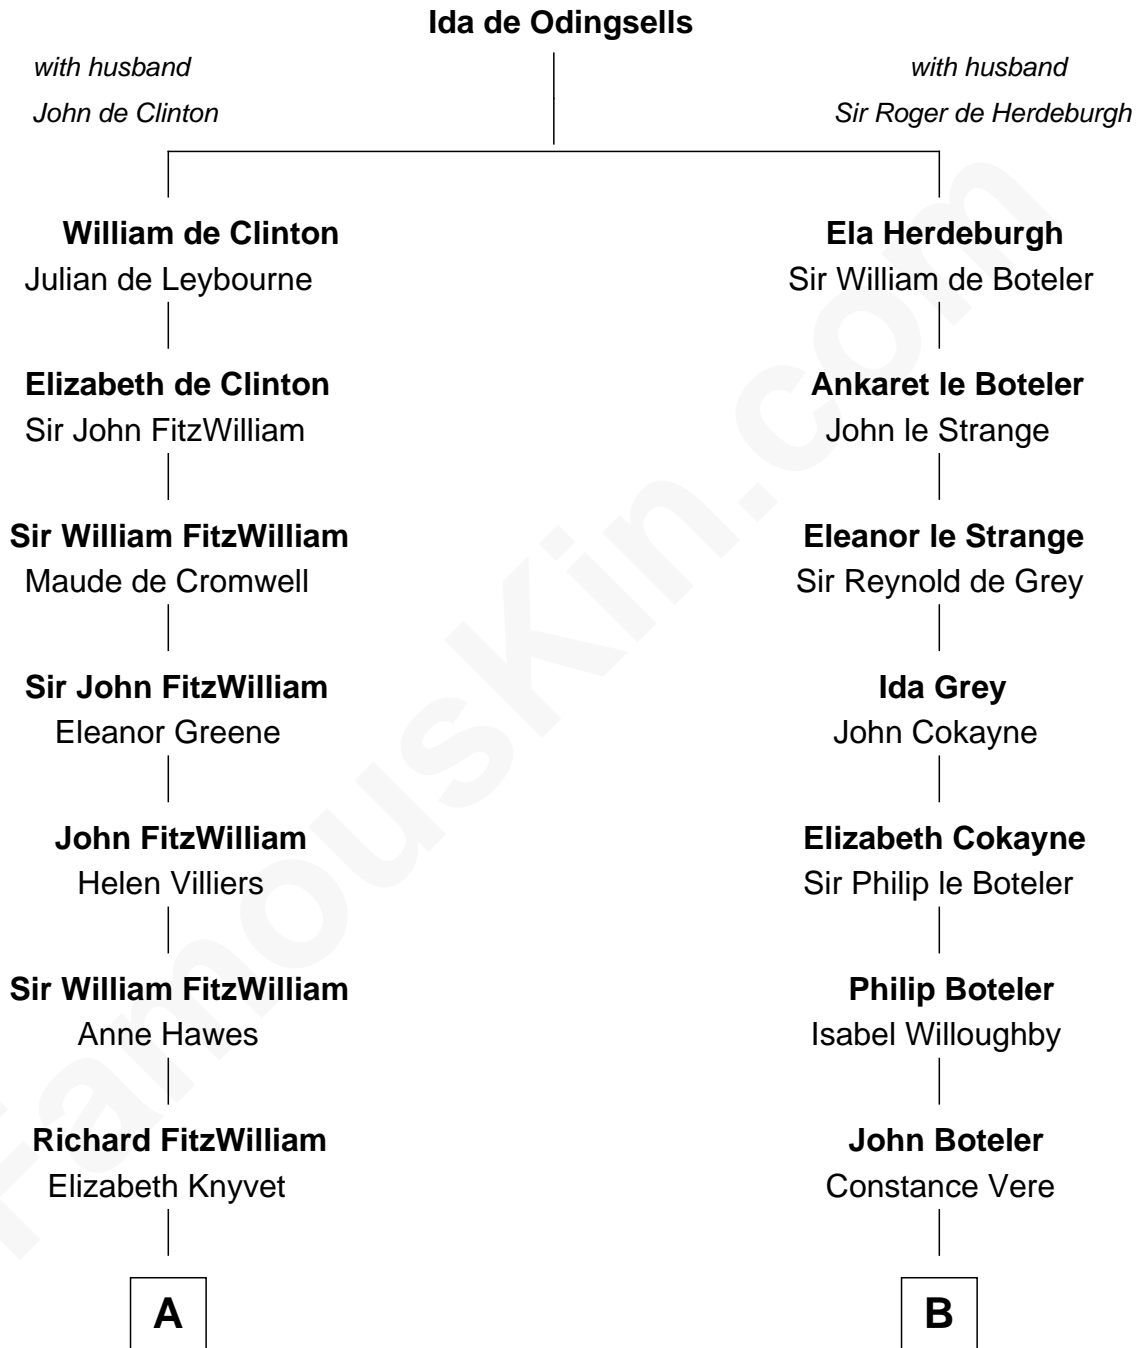

FamousKin.com
Relationship Chart of
John Quincy Adams
6th U.S. President

15th cousin 4 times removed of

Joseph Wharton
Founder of the Wharton School of Business

C

Hannah Rodman
Samuel Rowland Fisher

Deborah Fisher
William Wharton

Joseph Wharton
Founder, Wharton School of Business

FamousKin.com