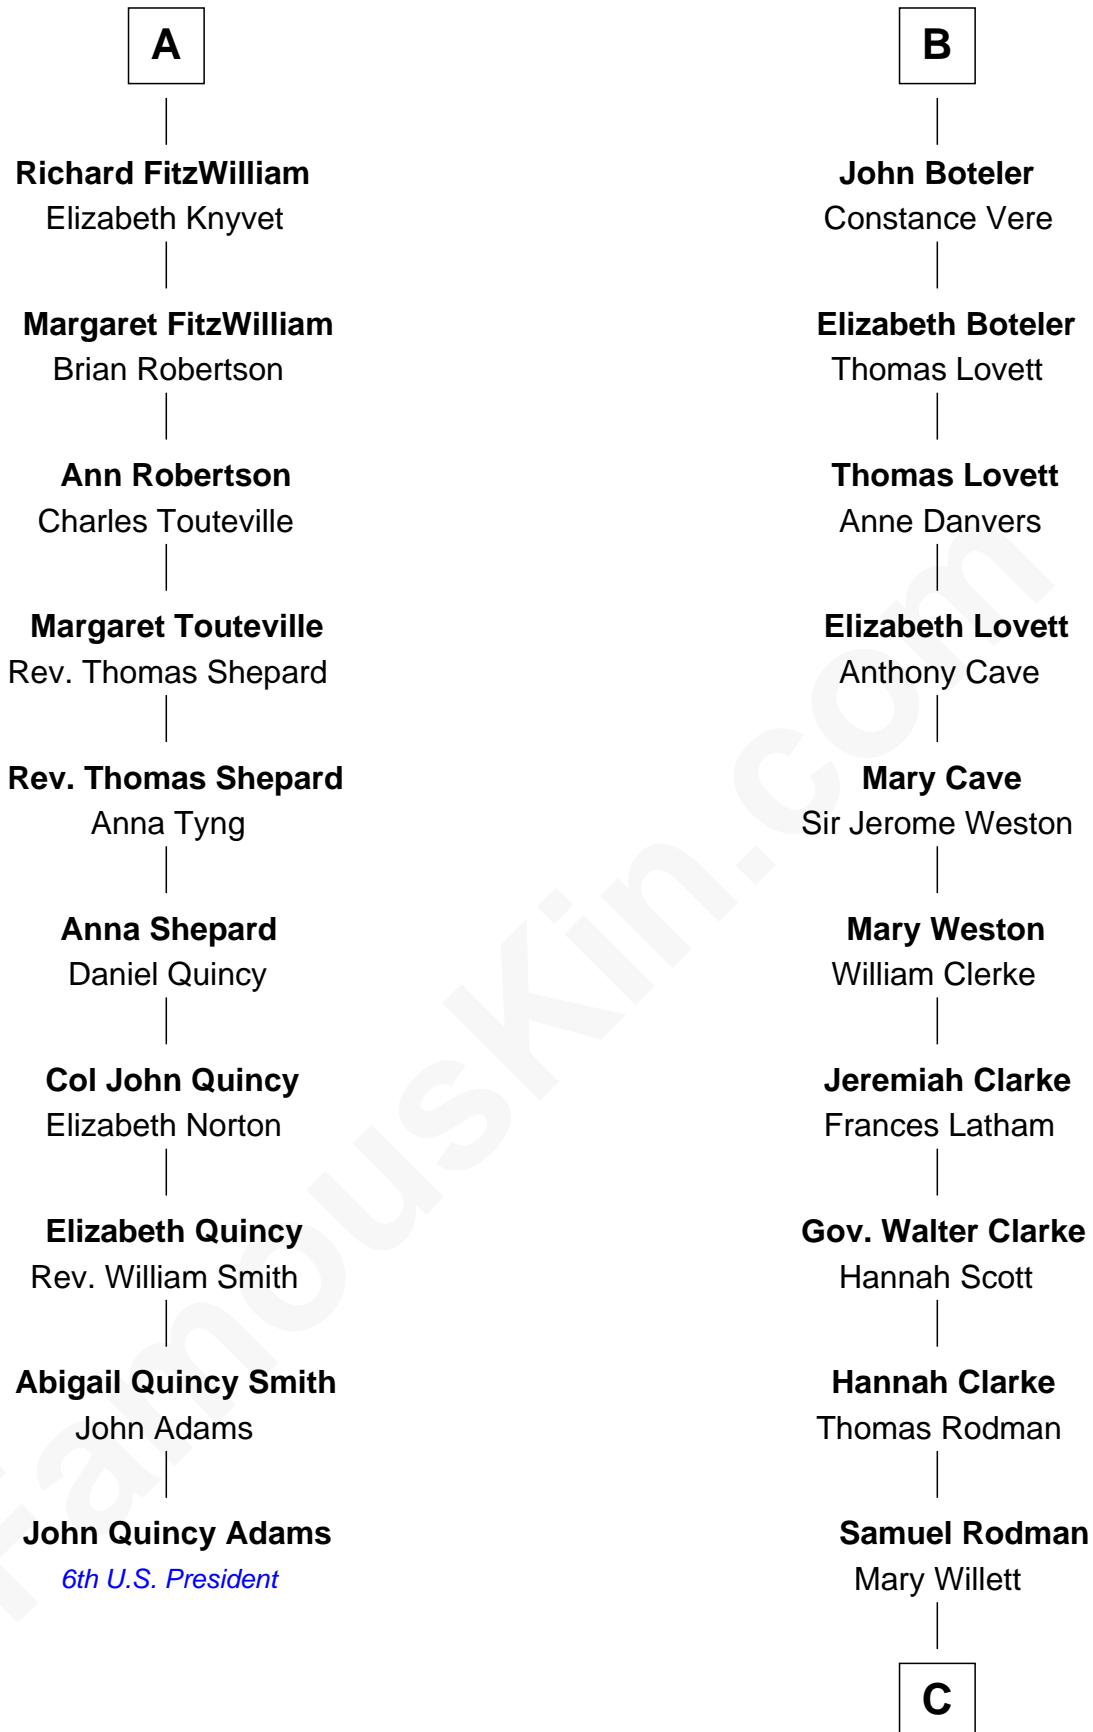

**FamousKin.com**  
**Relationship Chart of**  
**John Quincy Adams**  
*6th U.S. President*

16th cousin 4 times removed of

**Joseph Wharton**  
*Founder of the Wharton School of Business*

**C**

**Thomas Rodman**

Mary Borden

**Hannah Rodman**

Samuel Rowland Fisher

**Deborah Fisher**

William Wharton

**Joseph Wharton**

*Founder, Wharton School of Business*

FamousKin.com