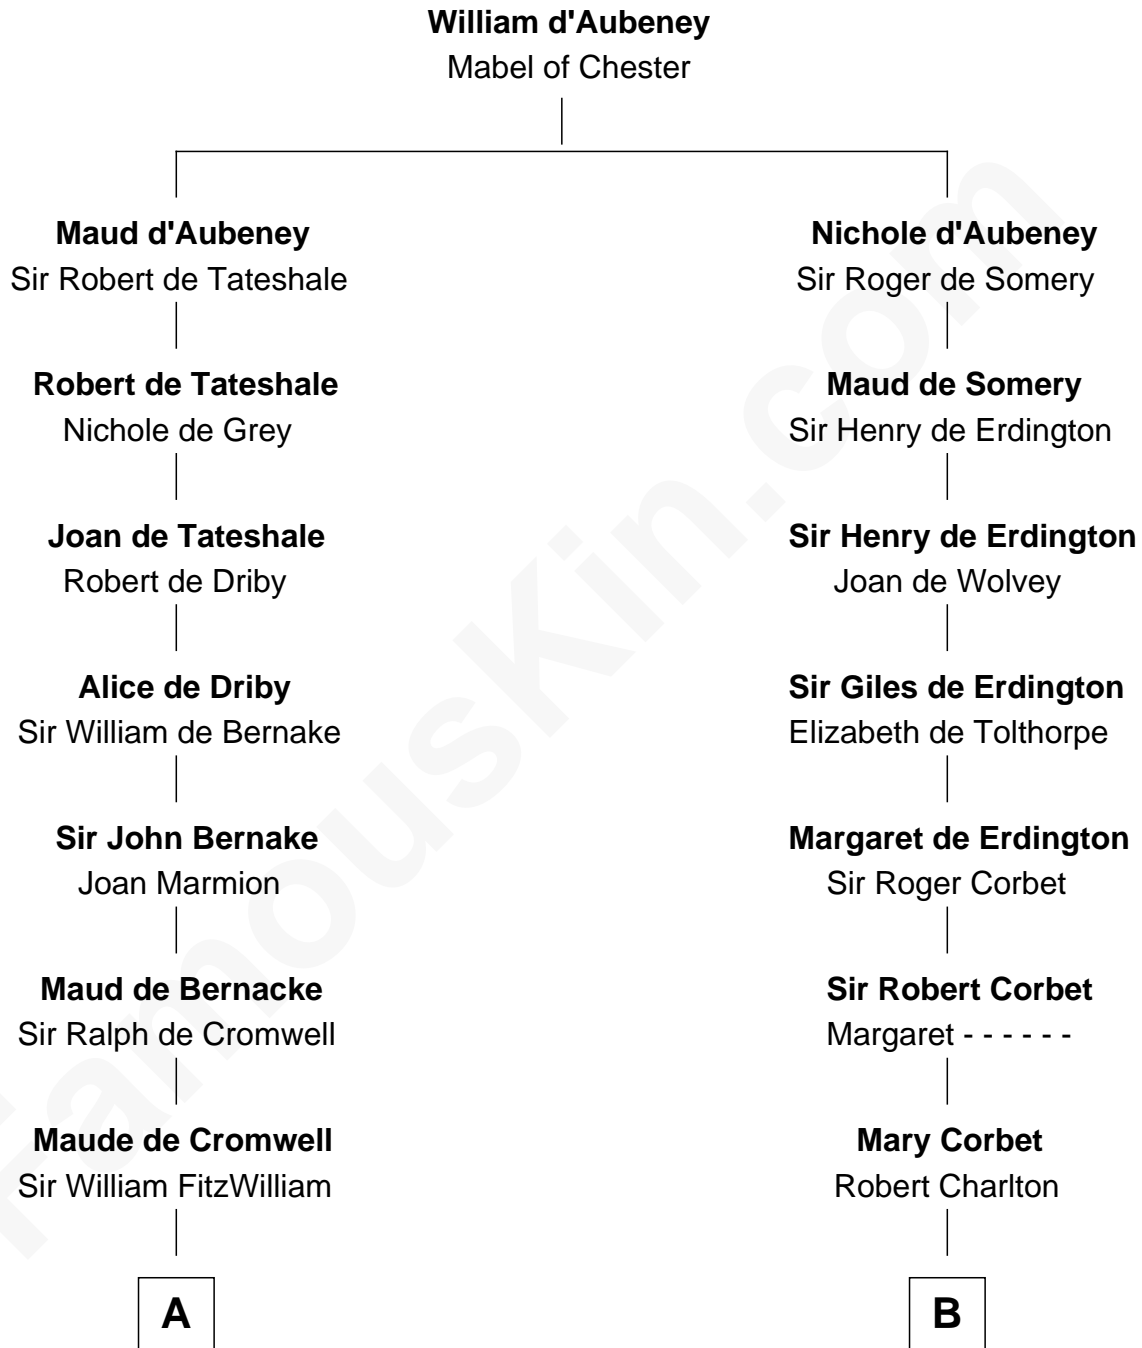

FamousKin.com
Relationship Chart of
John Quincy Adams
6th U.S. President

18th cousin 1 time removed of
Jay Gould
American Railroad "Robber Baron"

FamousKin.com