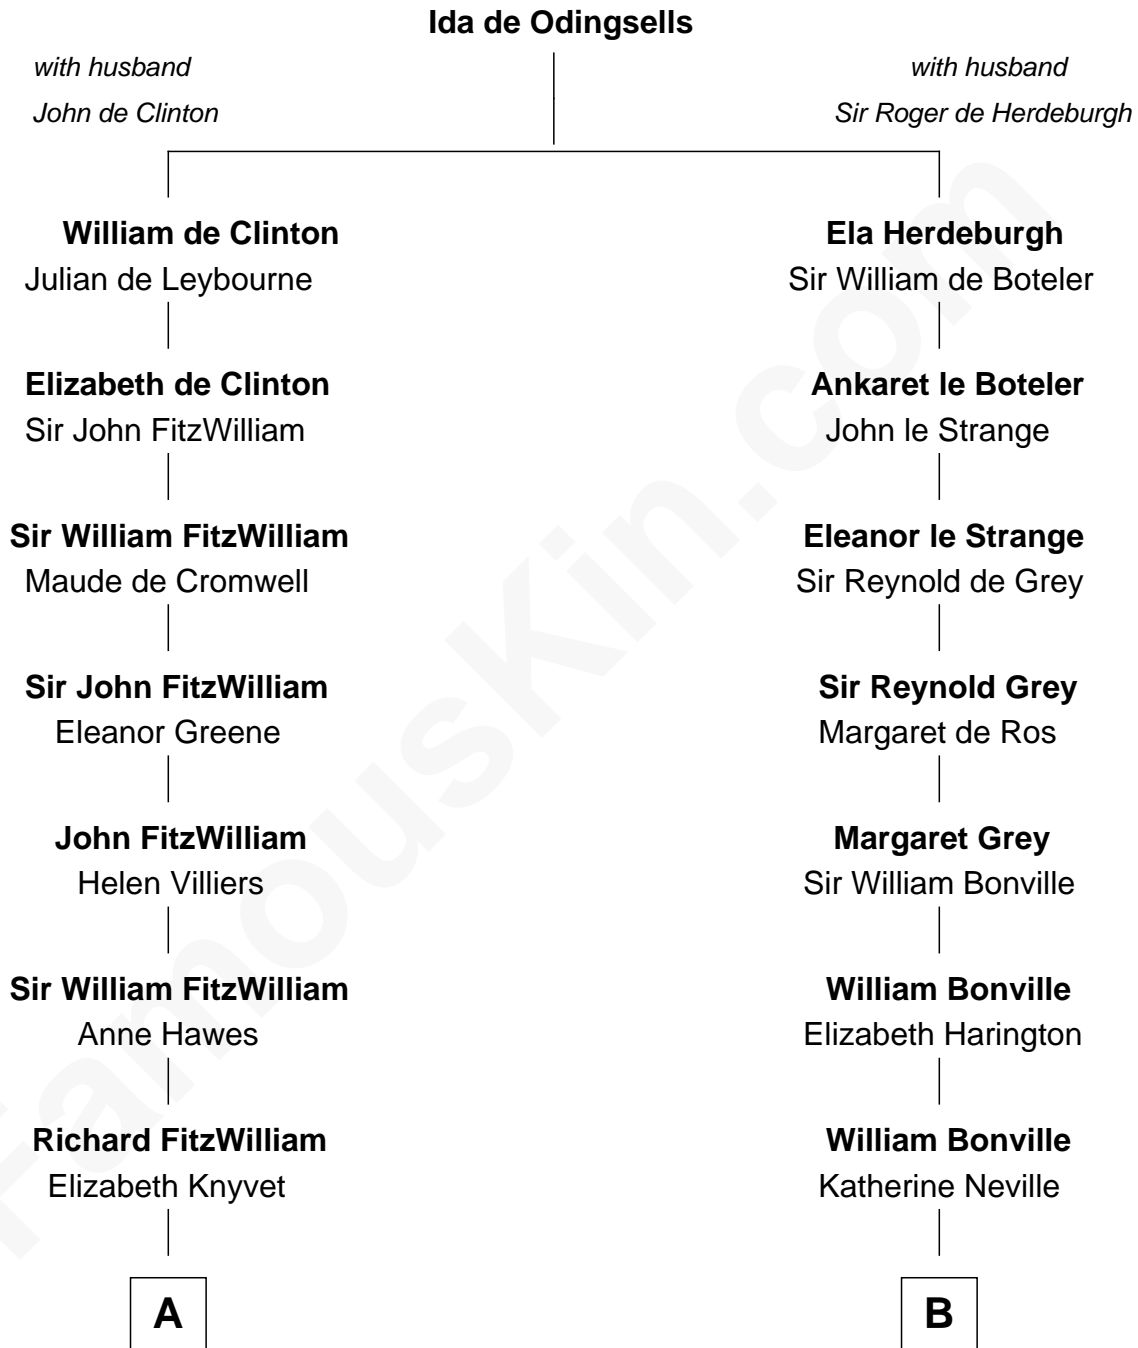

FamousKin.com
Relationship Chart of
John Quincy Adams
6th U.S. President

15th cousin 4 times removed of
William Marsh Rice
Founder of Rice University

C

|
Sarah Bates

David Rice

|
David Rice

Patty Hall

|
William Marsh Rice

Founder of Rice University

FamousKin.com