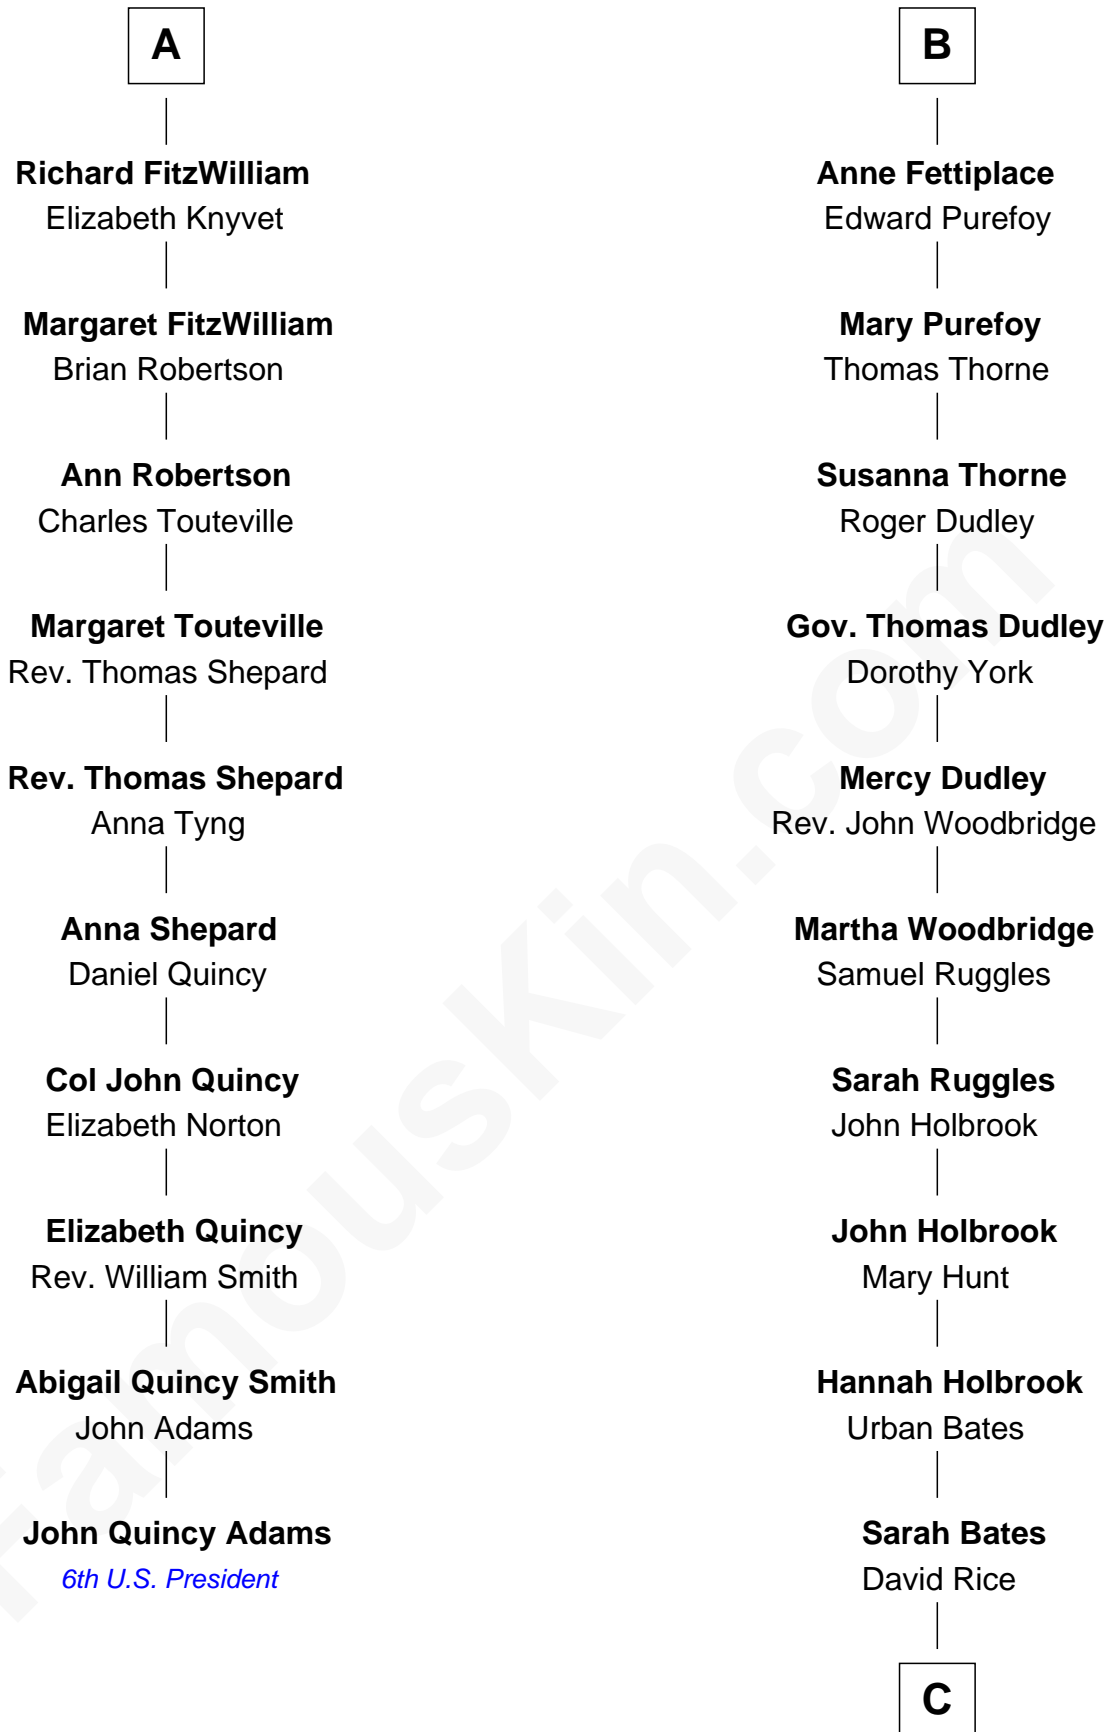

**FamousKin.com**  
**Relationship Chart of**  
**John Quincy Adams**  
*6th U.S. President*

**16th cousin 2 times removed of**  
**William Marsh Rice**  
*Founder of Rice University*

C

David Rice

Patty Hall

William Marsh Rice

*Founder of Rice University*

FamousKin.com