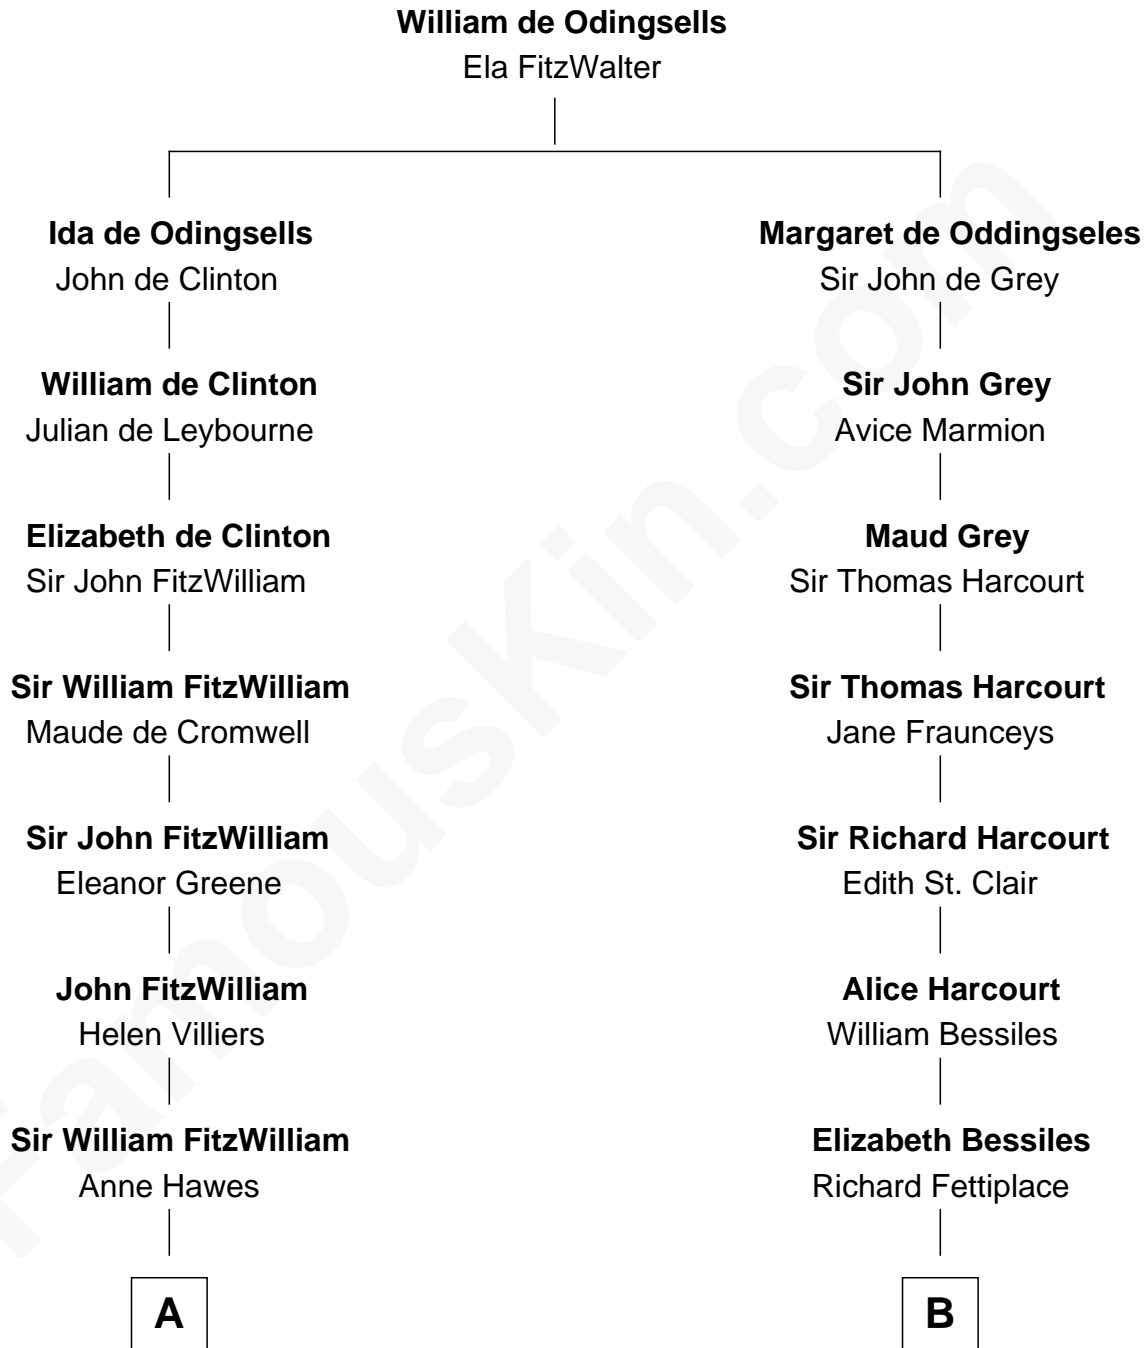

**FamousKin.com**  
**Relationship Chart of**  
**John Quincy Adams**  
*6th U.S. President*

**16th cousin 2 times removed of**  
**William Marsh Rice**  
*Founder of Rice University*

C

David Rice

Patty Hall

William Marsh Rice

*Founder of Rice University*

FamousKin.com