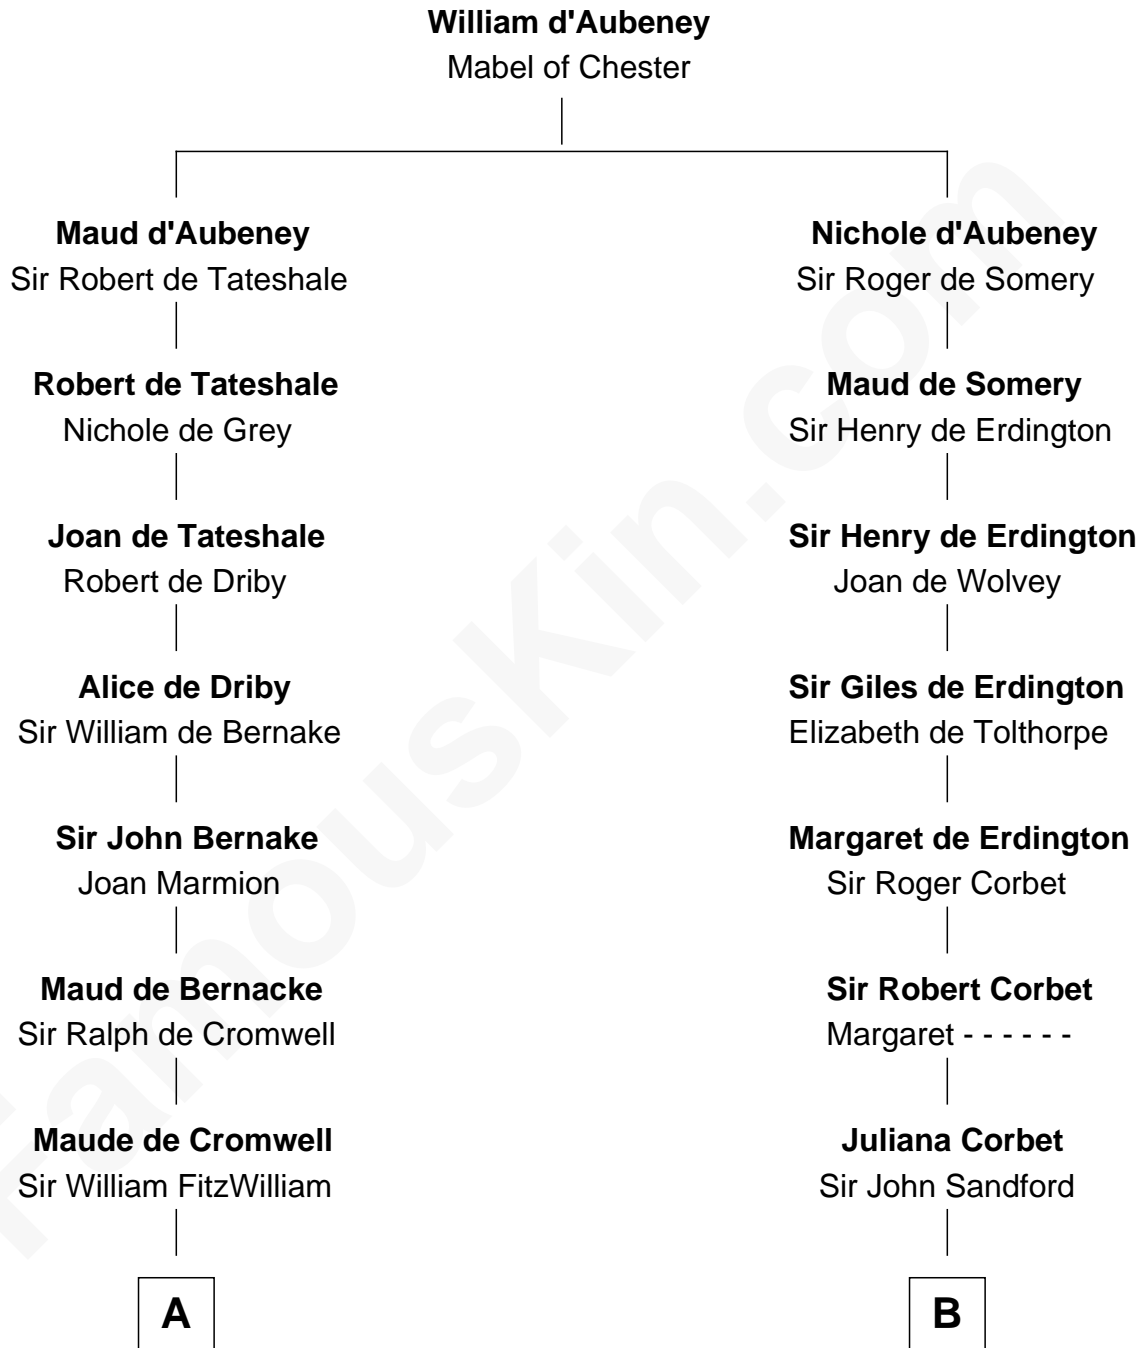

FamousKin.com
Relationship Chart of
John Quincy Adams
6th U.S. President

19th cousin 2 times removed of
Harry F. Byrd
50th Governor of Virginia

C

Elizabeth Quincy
Rev. William Smith

Abigail Quincy Smith
John Adams

John Quincy Adams
6th U.S. President

D

Evelyn Taylor Byrd
Benjamin Harrison

Anne Harrison
Richard Evelyn Byrd

Col. William Byrd
Jane Meriwether Rivers

Richard Evelyn Byrd
Eleanor Bolling Flood

Harry F. Byrd
50th Governor of Virginia