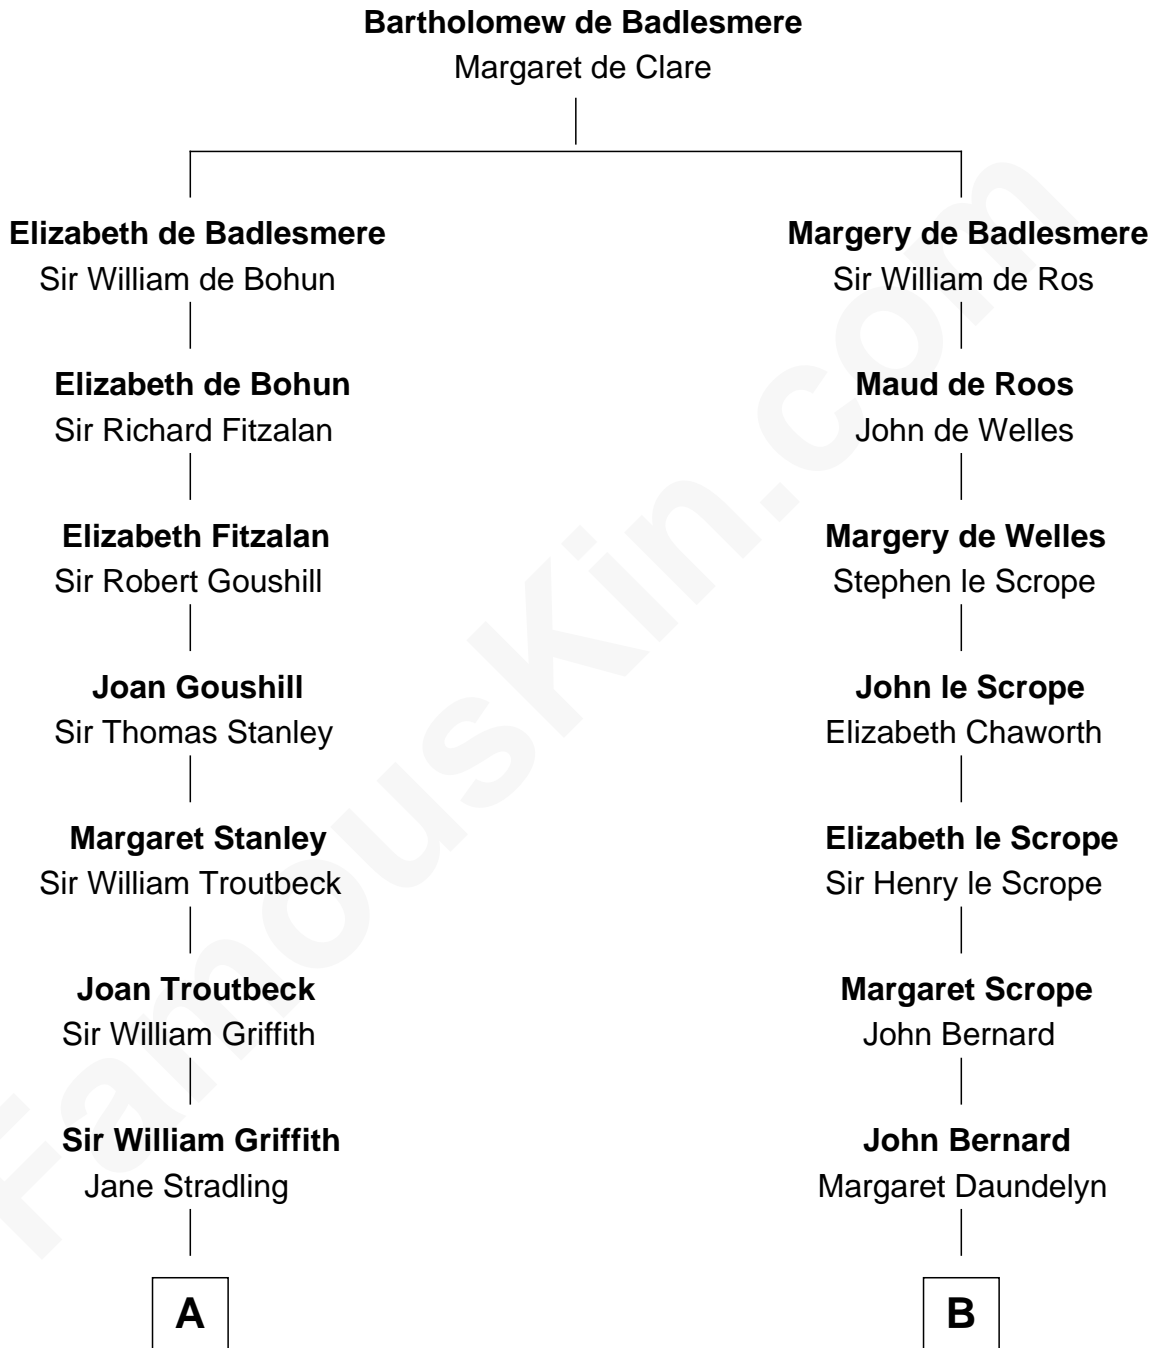

FamousKin.com
Relationship Chart of
John Quincy Adams
6th U.S. President

16th cousin 2 times removed of
Harry F. Byrd
50th Governor of Virginia

C

Richard Evelyn Byrd
Eleanor Bolling Flood

Harry F. Byrd
50th Governor of Virginia

FamousKin.com