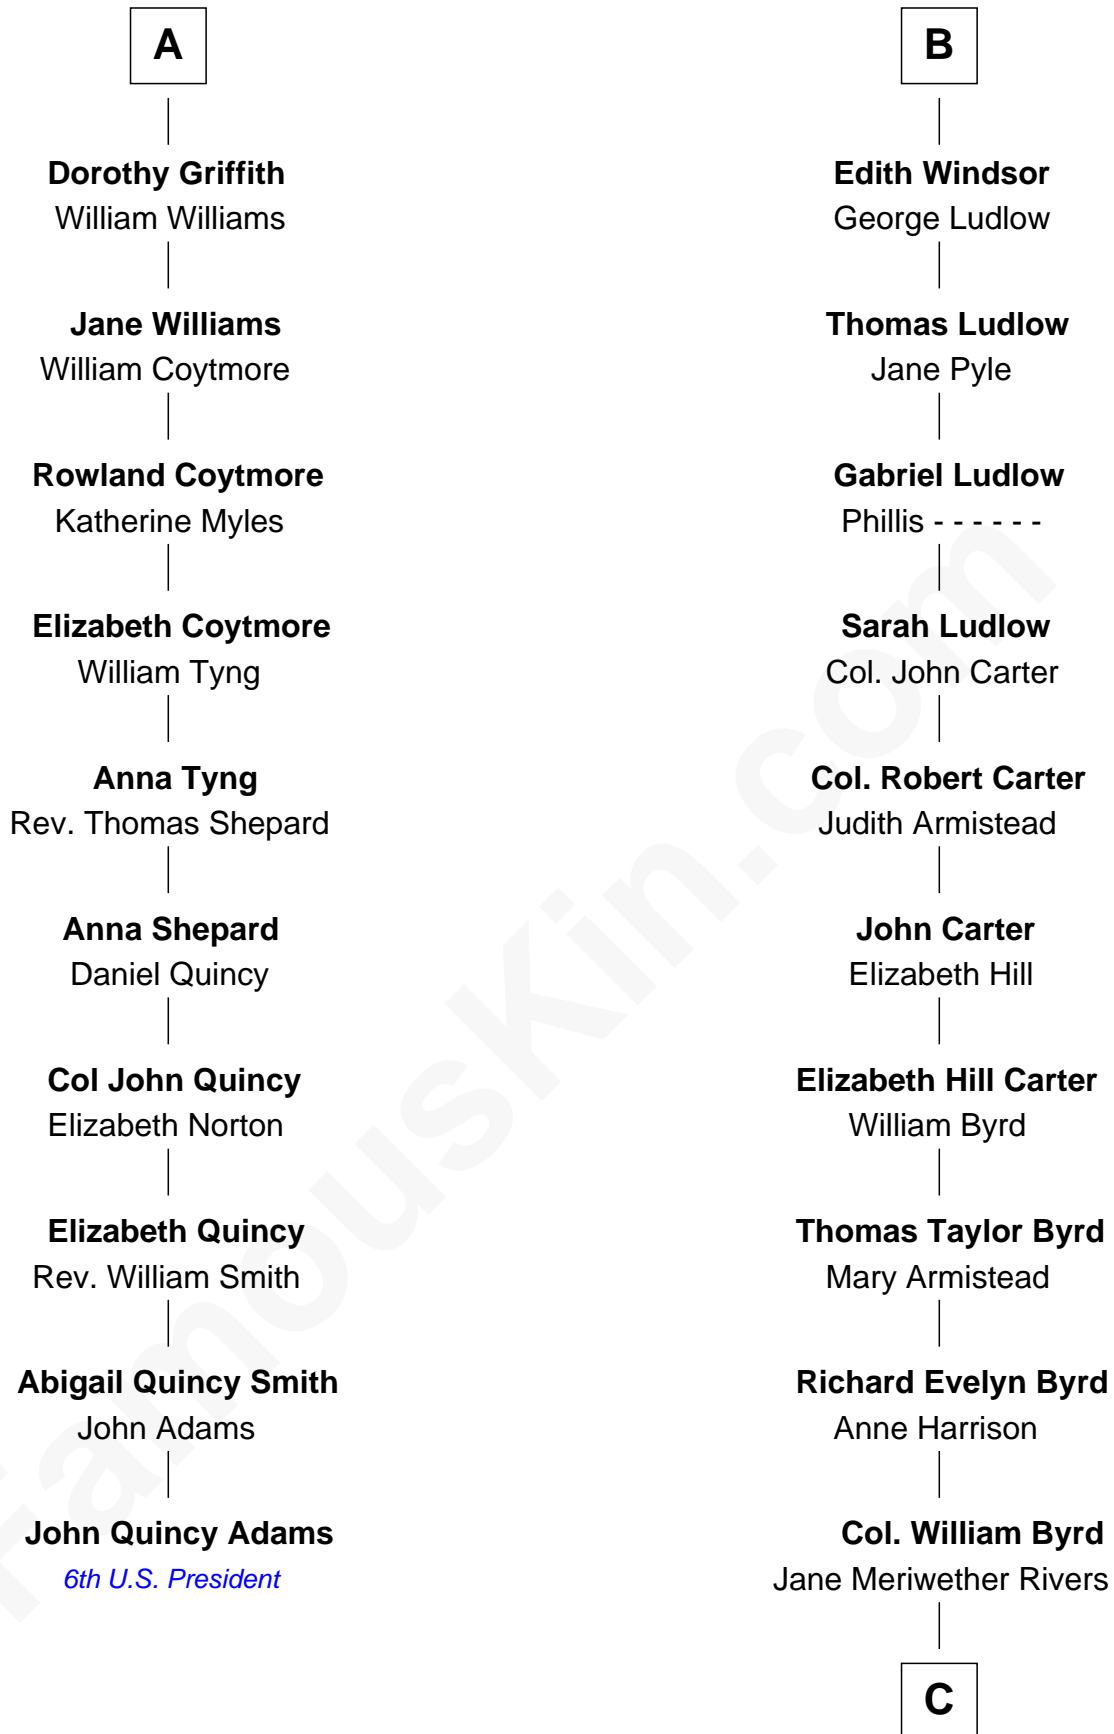

# FamousKin.com Relationship Chart of

**John Quincy Adams**

*6th U.S. President*

16th cousin 2 times removed of

**Harry F. Byrd**

*50th Governor of Virginia*

**Humphrey de Bohun**

Elizabeth Plantagenet

**Sir William de Bohun**  
Elizabeth de Badlesmere

**Elizabeth de Bohun**  
Sir Richard Fitzalan

**Elizabeth Fitzalan**  
Sir Robert Goushill

**Joan Goushill**  
Sir Thomas Stanley

**Margaret Stanley**  
Sir William Troutbeck

**Joan Troutbeck**  
Sir William Griffith

**Sir William Griffith**  
Jane Stradling

**A**

**Margaret de Bohun**  
Sir Hugh de Courtnay

**Elizabeth de Courtnay**  
Sir Andrew Luttrell

**Sir Hugh Luttrell**  
Catherine de Beaumont

**Elizabeth Luttrell**  
John Stratton

**Elizabeth Stratton**  
John Andrews

**Elizabeth Andrews**  
Sir Thomas de Windsor

**Sir Andrews de Windsor**  
Elizabeth Blount

**B**

**C**

**Richard Evelyn Byrd**  
Eleanor Bolling Flood