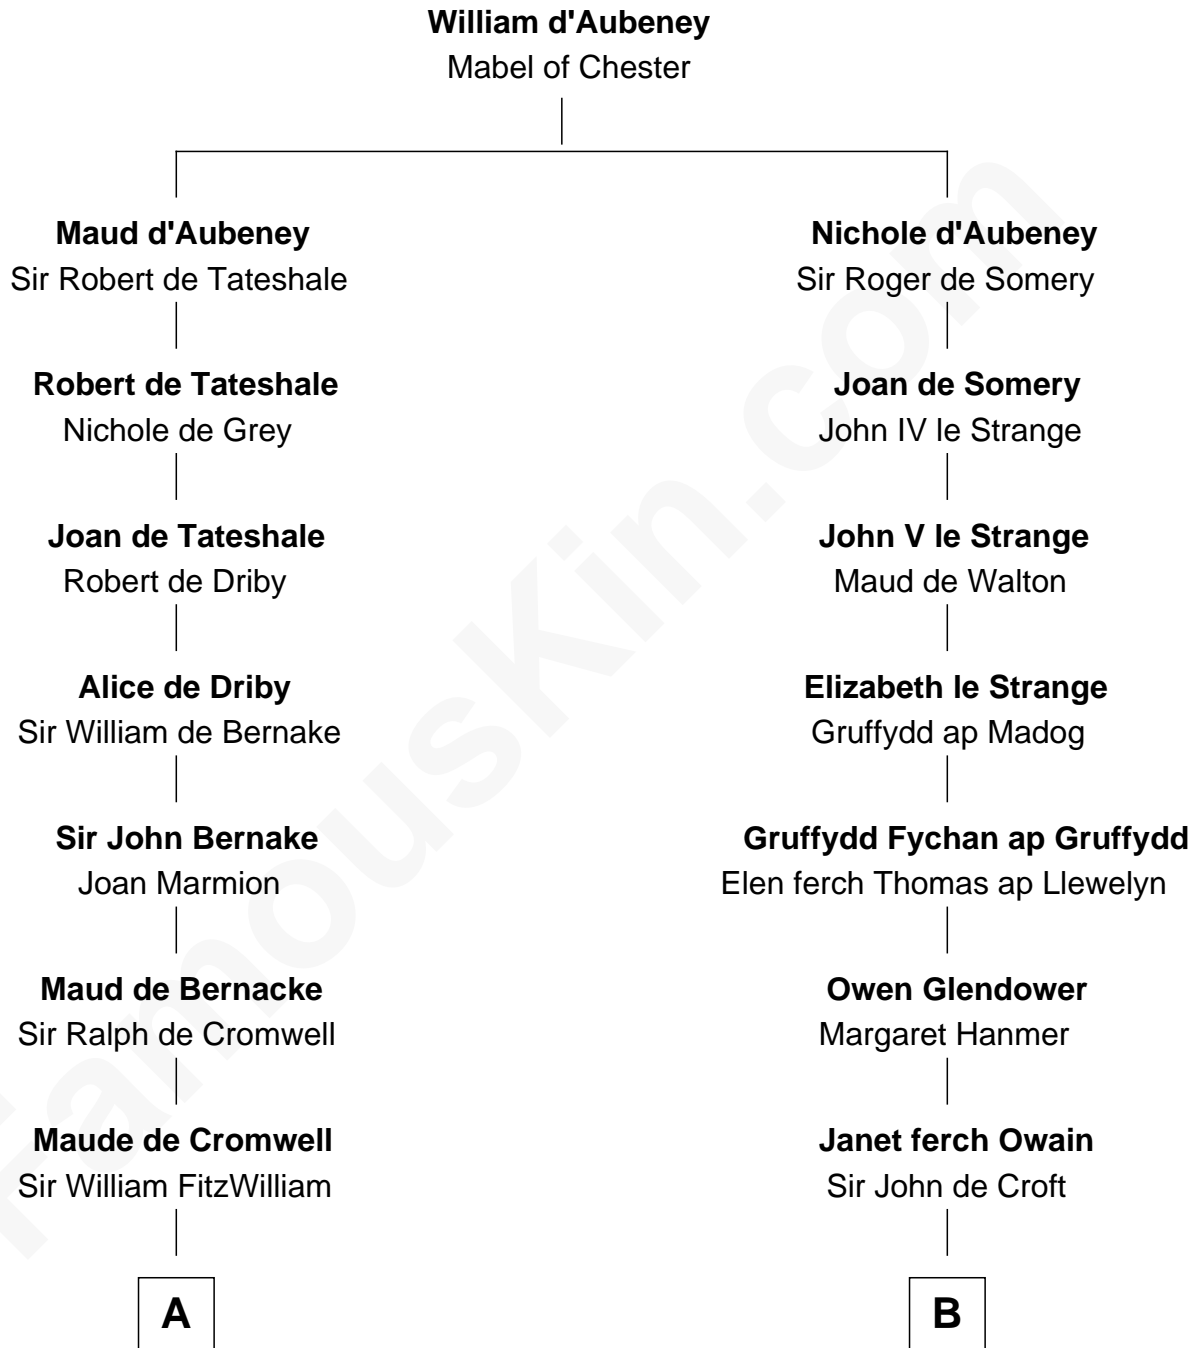

FamousKin.com
Relationship Chart of
John Quincy Adams
6th U.S. President

19th cousin 1 time removed of

Lytton Strachey
Author and Co-Founder of Bloomsbury Group

C

Elizabeth Quincy
Rev. William Smith

Abigail Quincy Smith
John Adams

John Quincy Adams
6th U.S. President

D

Sir Henry Strachey
Jane Kelsall

Edward Strachey
Julia Woodburn Kirkpatrick

Sir Richard Strachey
Jane Maria Grant

Lytton Strachey
British Author

FamousKin.com