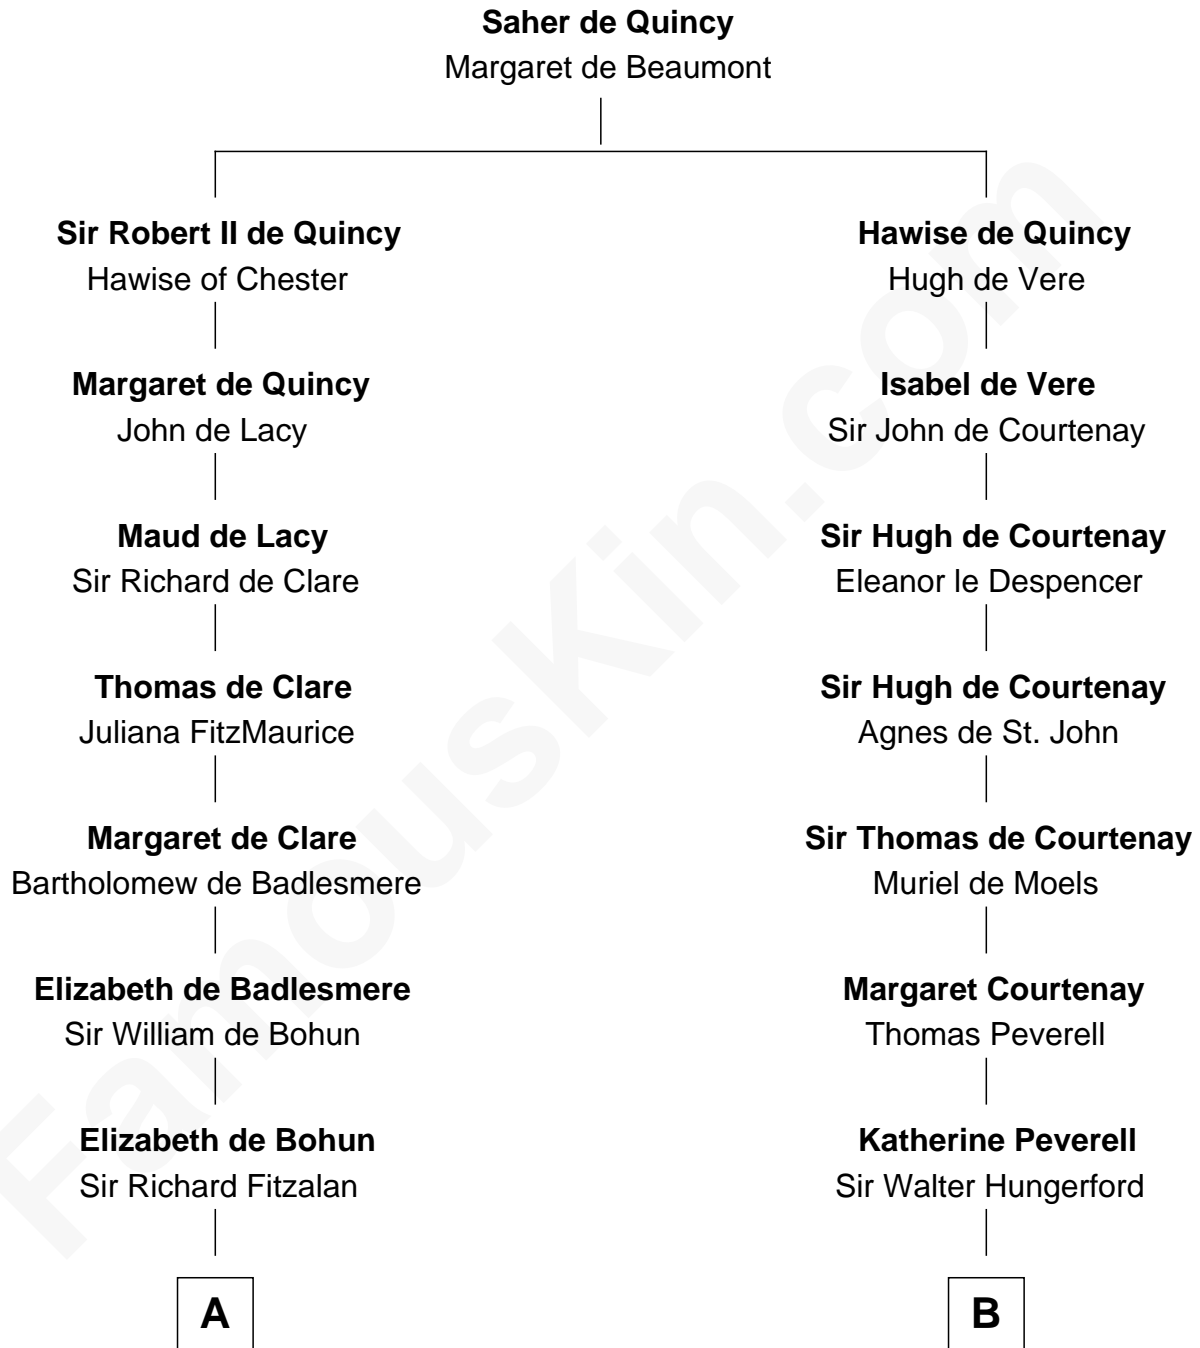

FamousKin.com
Relationship Chart of
John Quincy Adams
6th U.S. President

20th cousin 1 time removed of

Lytton Strachey
Author and Co-Founder of Bloomsbury Group

C

Anna Shepard

Daniel Quincy

Col John Quincy

Elizabeth Norton

Elizabeth Quincy

Rev. William Smith

Abigail Quincy Smith

John Adams

John Quincy Adams

6th U.S. President

D

Sir Henry Strachey