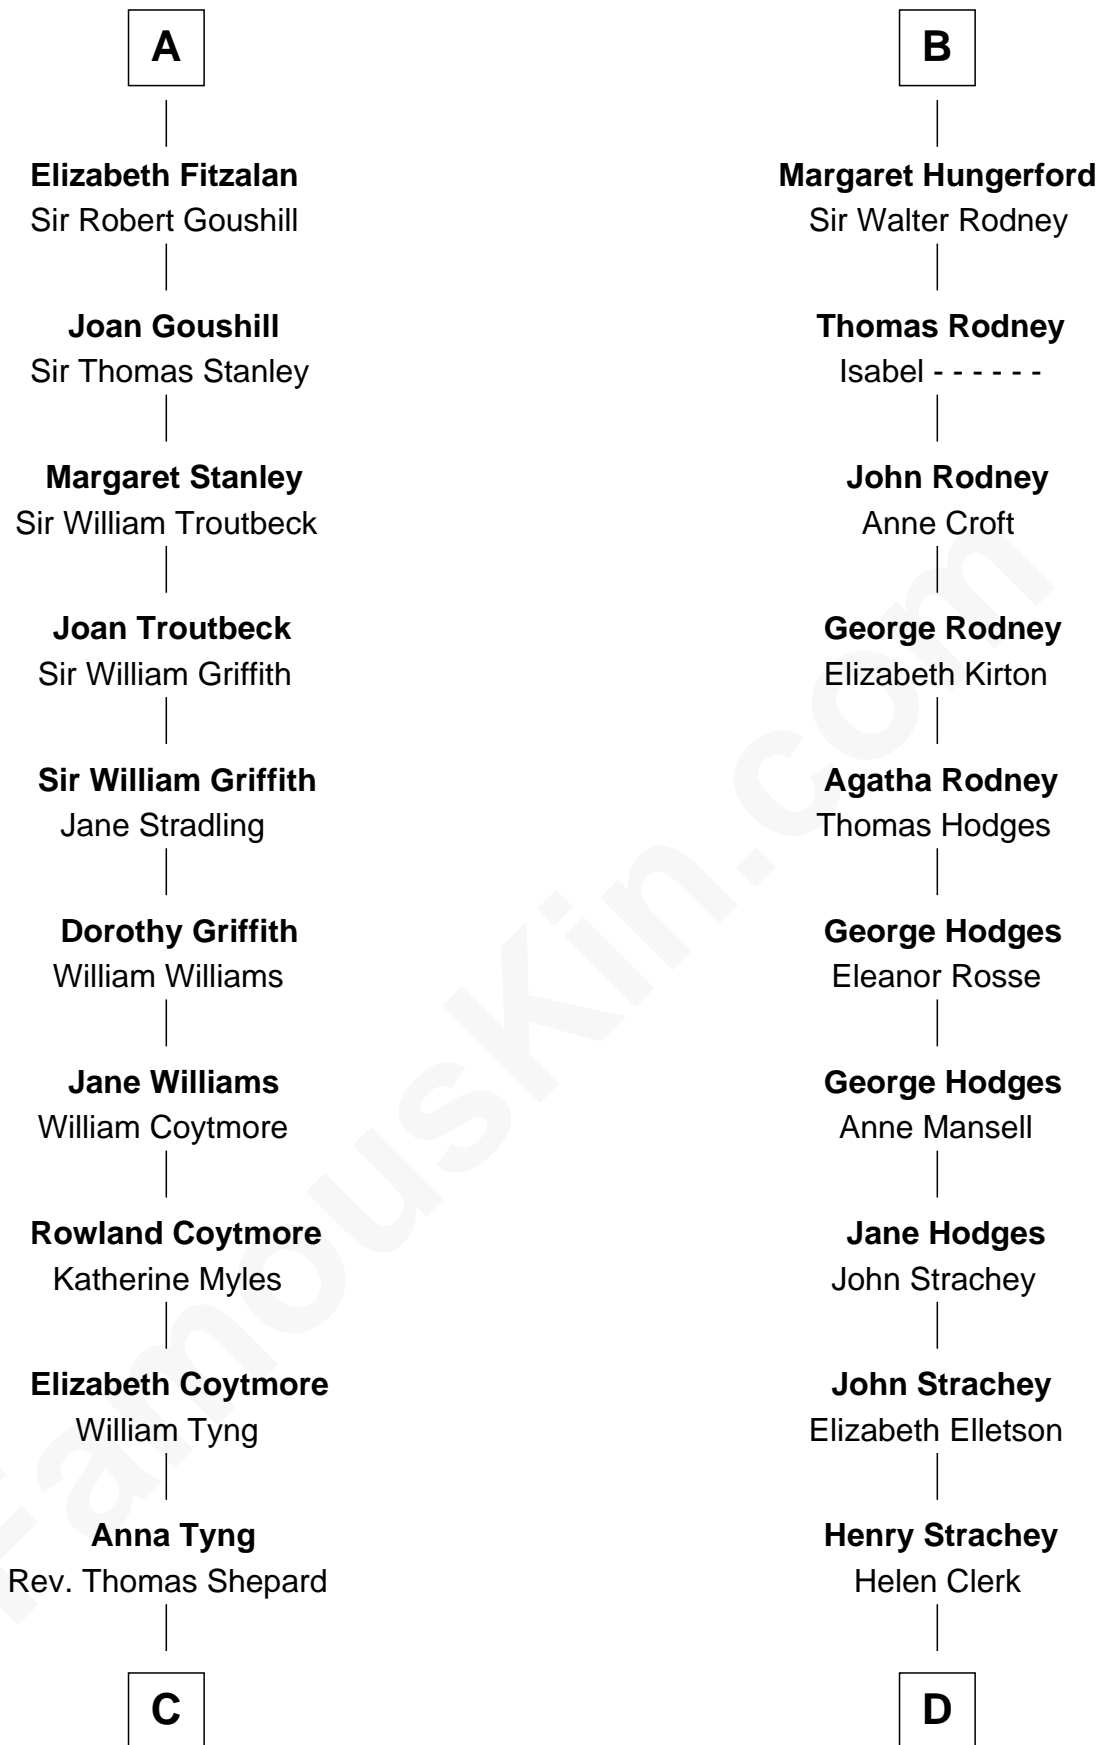

FamousKin.com
Relationship Chart of
John Quincy Adams
6th U.S. President

20th cousin 1 time removed of

Lytton Strachey
Author and Co-Founder of Bloomsbury Group

C

Anna Shepard

Daniel Quincy

Col John Quincy

Elizabeth Norton

Elizabeth Quincy

Rev. William Smith

Abigail Quincy Smith

John Adams

John Quincy Adams

6th U.S. President

D

Sir Henry Strachey