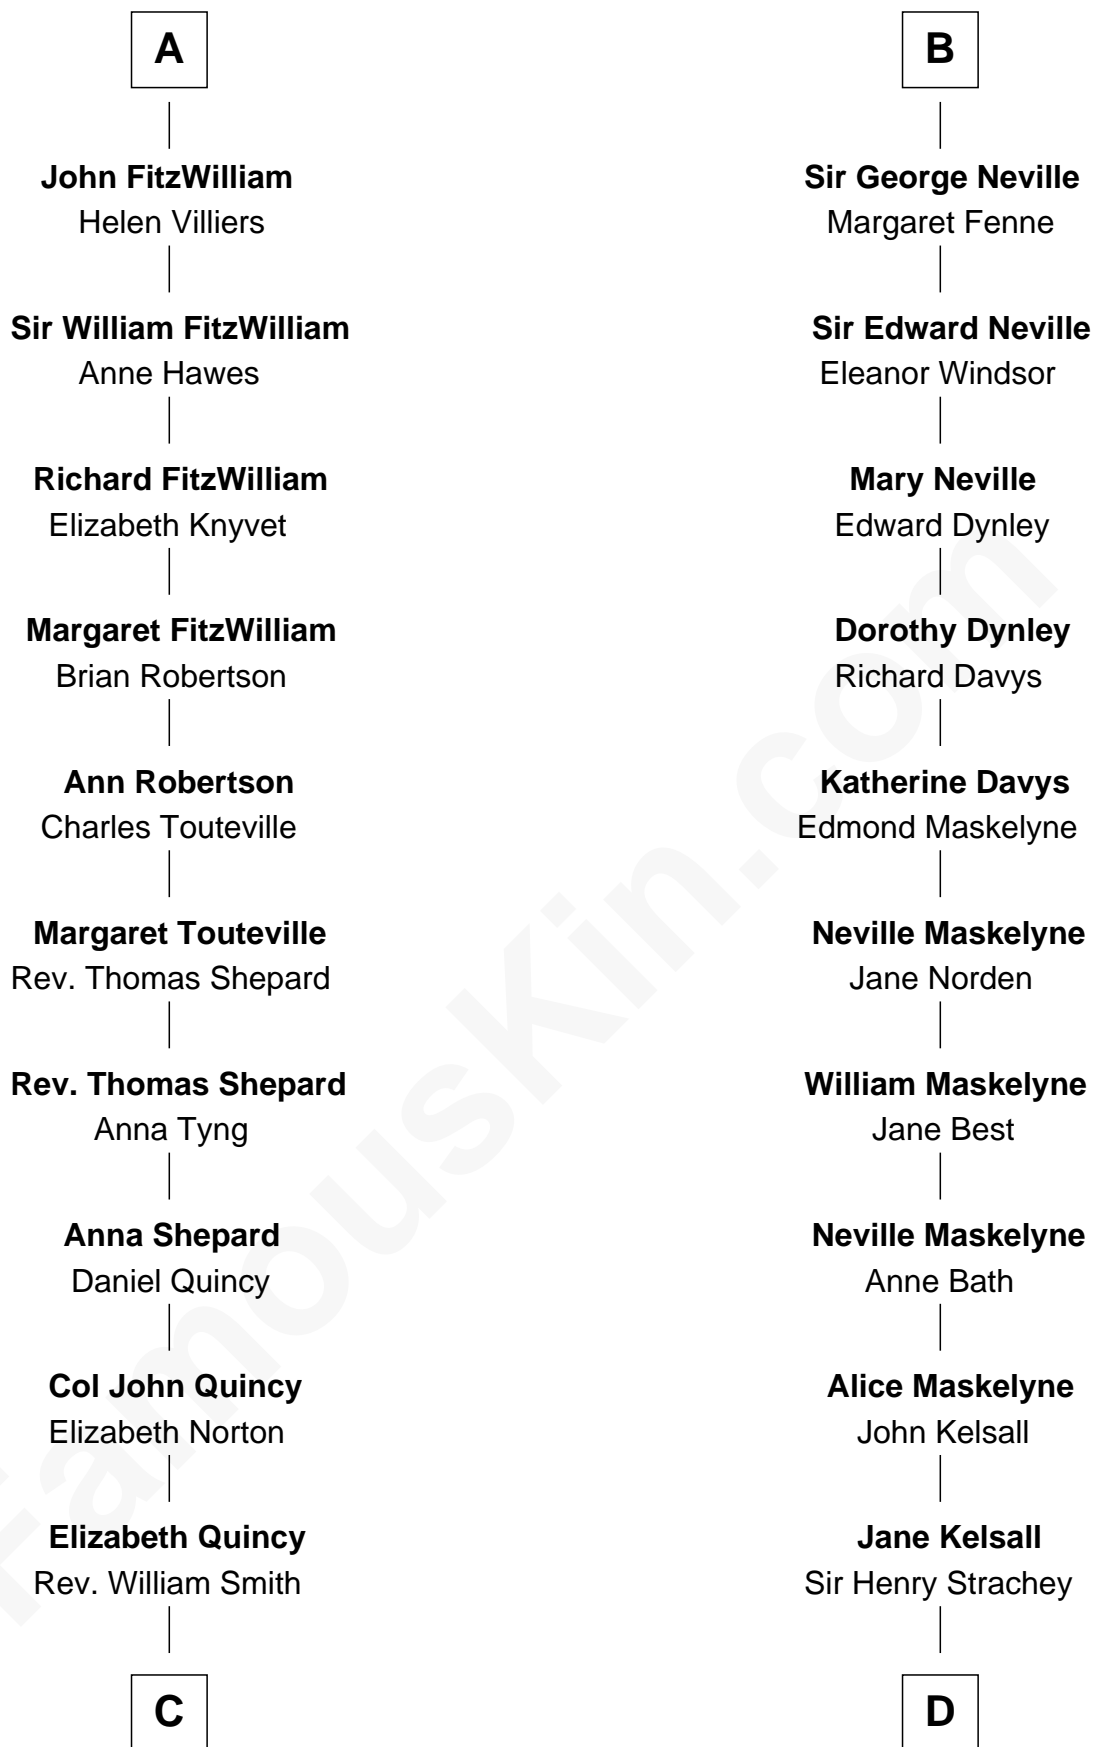

FamousKin.com
Relationship Chart of
John Quincy Adams
6th U.S. President

18th cousin 1 time removed of

Lytton Strachey
Author and Co-Founder of Bloomsbury Group

C

Abigail Quincy Smith

John Adams

John Quincy Adams

6th U.S. President

D

Edward Strachey

Julia Woodburn Kirkpatrick

Sir Richard Strachey

Jane Maria Grant

Lytton Strachey

British Author