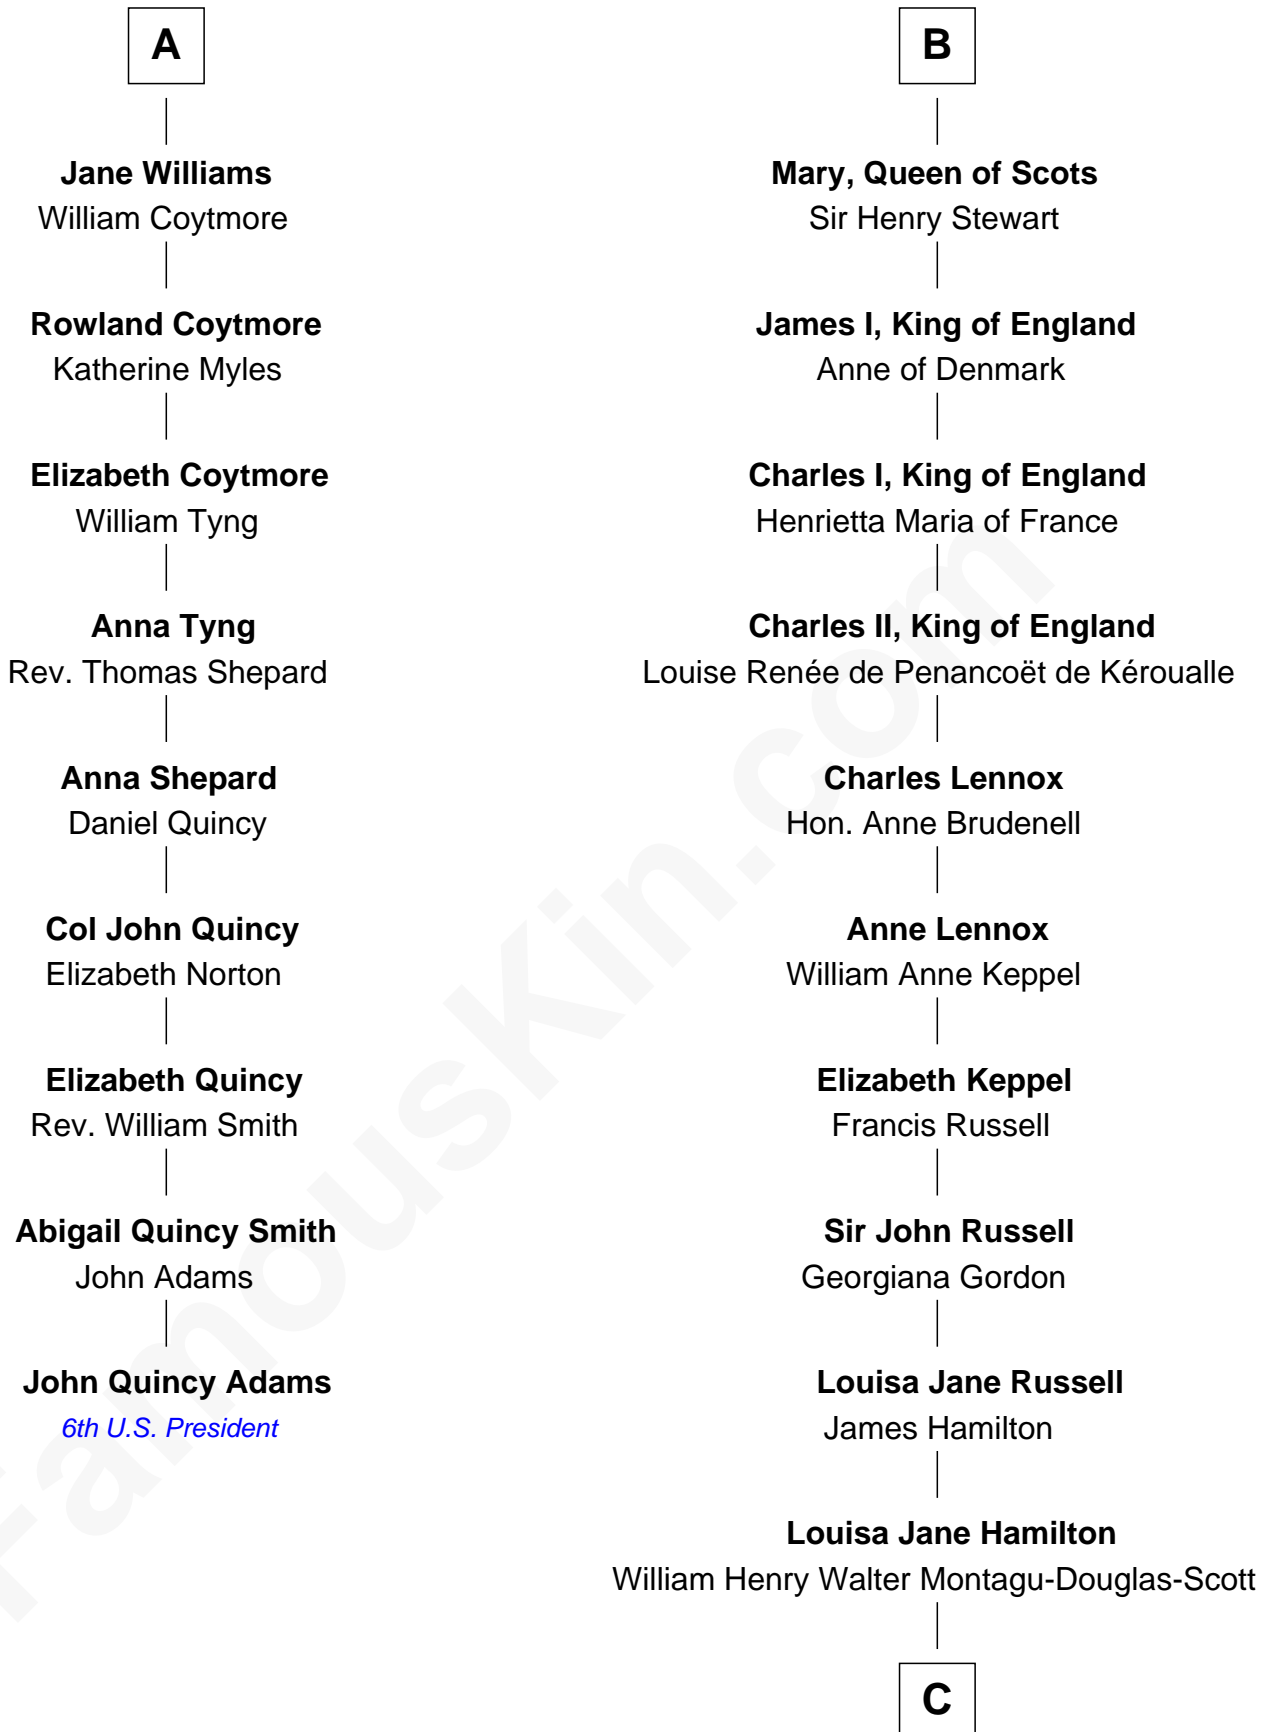

FamousKin.com
Relationship Chart of
John Quincy Adams
6th U.S. President

15th cousin 5 times removed of
Sarah Ferguson
Duchess of York

Goronwy ap Ednyfed

C

Herbert Andrew Montagu-Douglas-Scott

Marie Josephine Edwards

Marian Louisa Montagu-Douglas-Scott

Andrew Henry Ferguson

Ronald Ivor Ferguson

Susan Mary Wright

Sarah Ferguson

Duchess of York

FamousKin.com