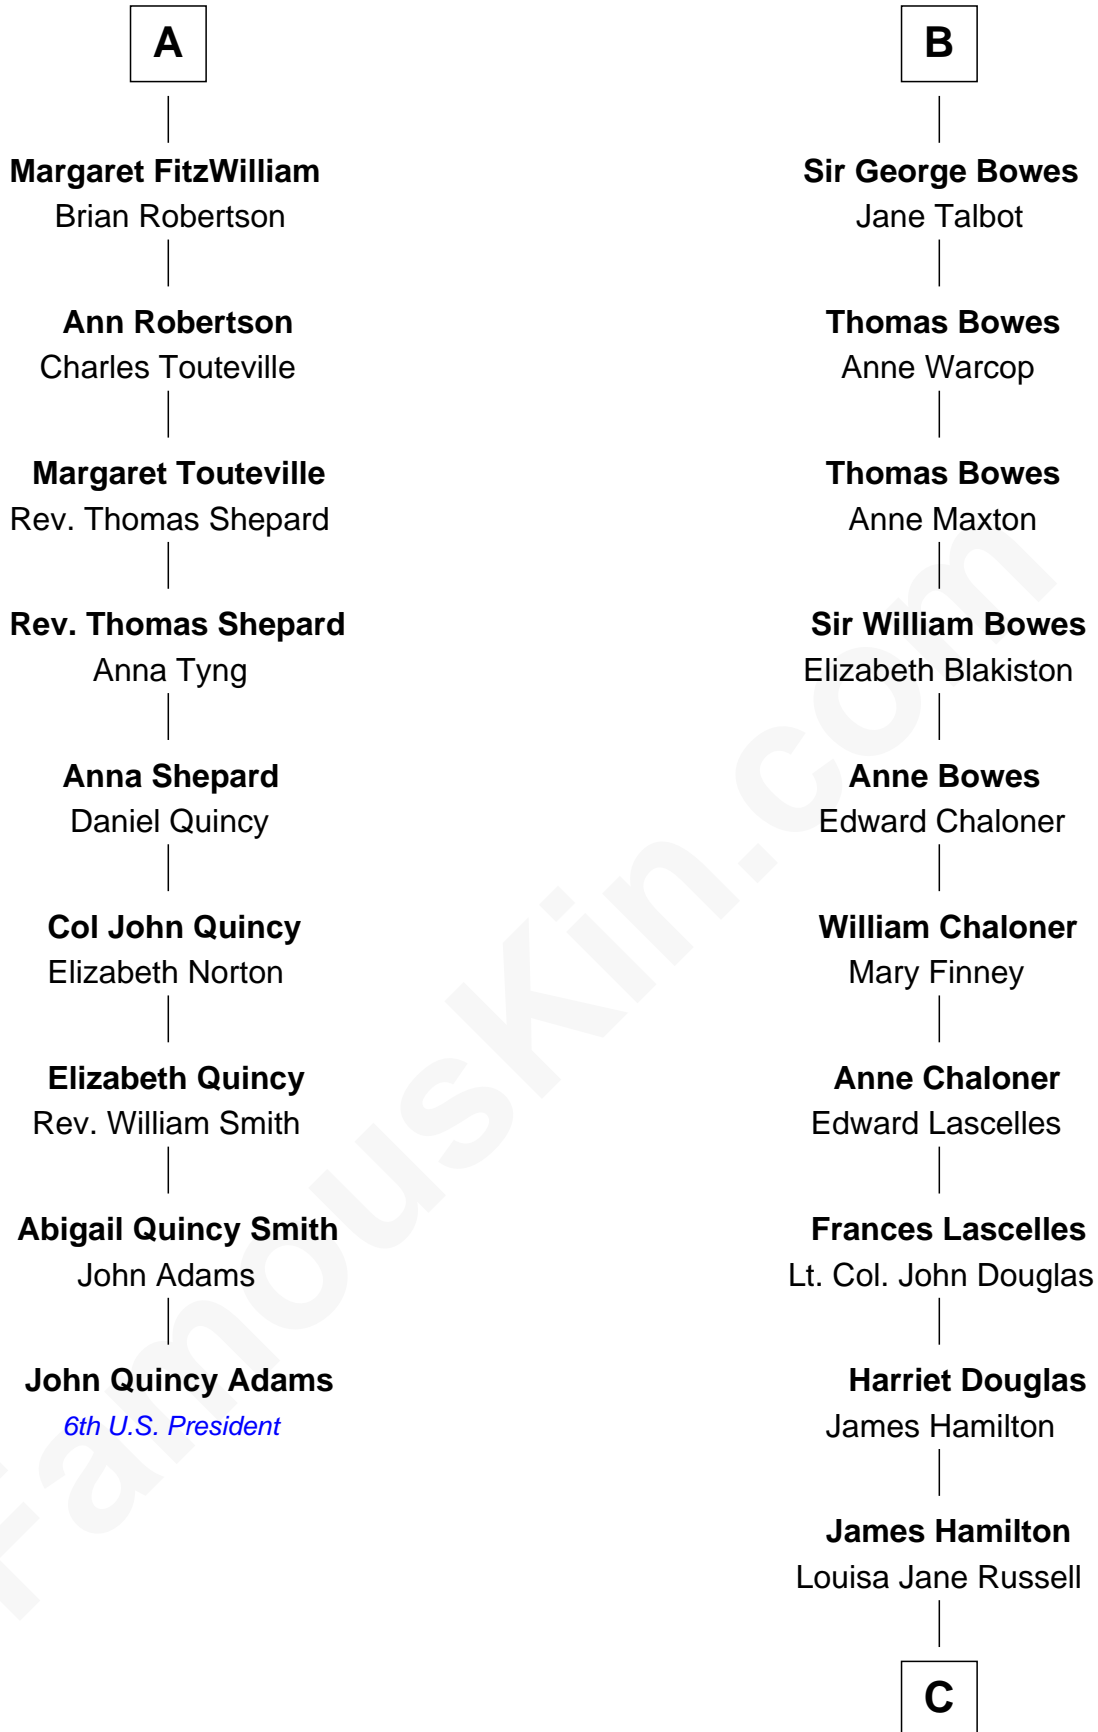

FamousKin.com
Relationship Chart of
John Quincy Adams
6th U.S. President

15th cousin 6 times removed of
Sarah Ferguson
Duchess of York

Sir John Marmion
Maud de Furnival

C

Louisa Jane Hamilton

William Henry Walter Montagu-Douglas-Scott

Herbert Andrew Montagu-Douglas-Scott

Marie Josephine Edwards

Marian Louisa Montagu-Douglas-Scott

Andrew Henry Ferguson

Ronald Ivor Ferguson

Susan Mary Wright

Sarah Ferguson

Duchess of York