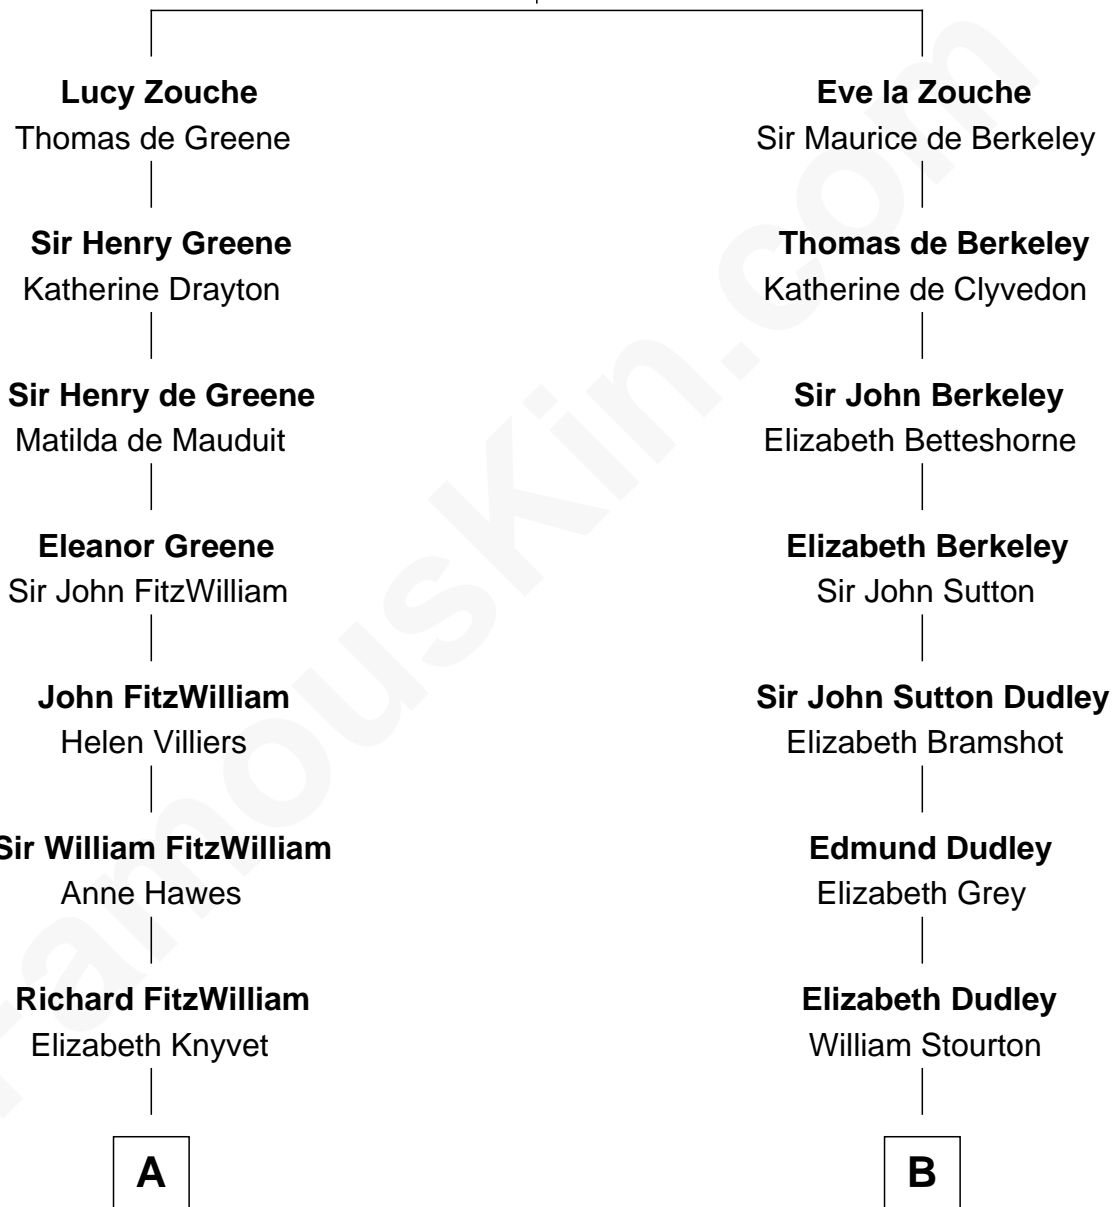

FamousKin.com
Relationship Chart of
John Quincy Adams
6th U.S. President

15th cousin 6 times removed of
Sarah Ferguson
Duchess of York

Eudo la Zouche
 Milicent de Cantilupe

C

Louisa Jane Hamilton

William Henry Walter Montagu-Douglas-Scott

Herbert Andrew Montagu-Douglas-Scott

Marie Josephine Edwards

Marian Louisa Montagu-Douglas-Scott

Andrew Henry Ferguson

Ronald Ivor Ferguson

Susan Mary Wright

Sarah Ferguson

Duchess of York