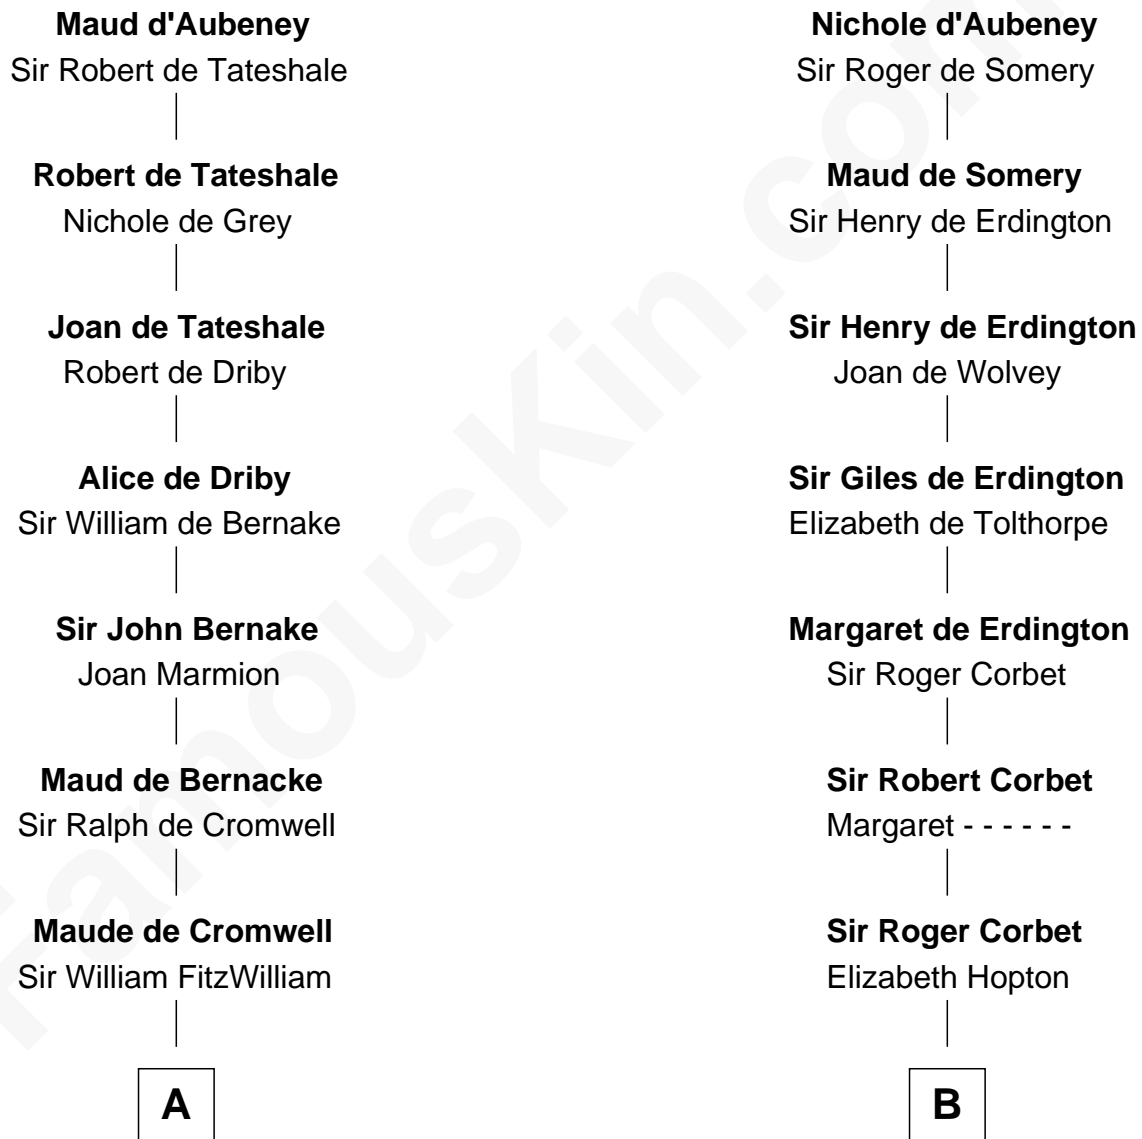

FamousKin.com Relationship Chart of

John Quincy Adams

6th U.S. President

19th cousin 1 time removed of

Olivia De Havilland

Movie Actress

William d'Aubenev

Mabel of Chester

C

Elizabeth Quincy
Rev. William Smith

Abigail Quincy Smith
John Adams

John Quincy Adams
6th U.S. President

D

John Molesworth
Louise Tomkyns

Margaret Letitia Molesworth
Charles Richard De Havilland

Walter Augustus De Havilland
Lillian Augusta Ruse