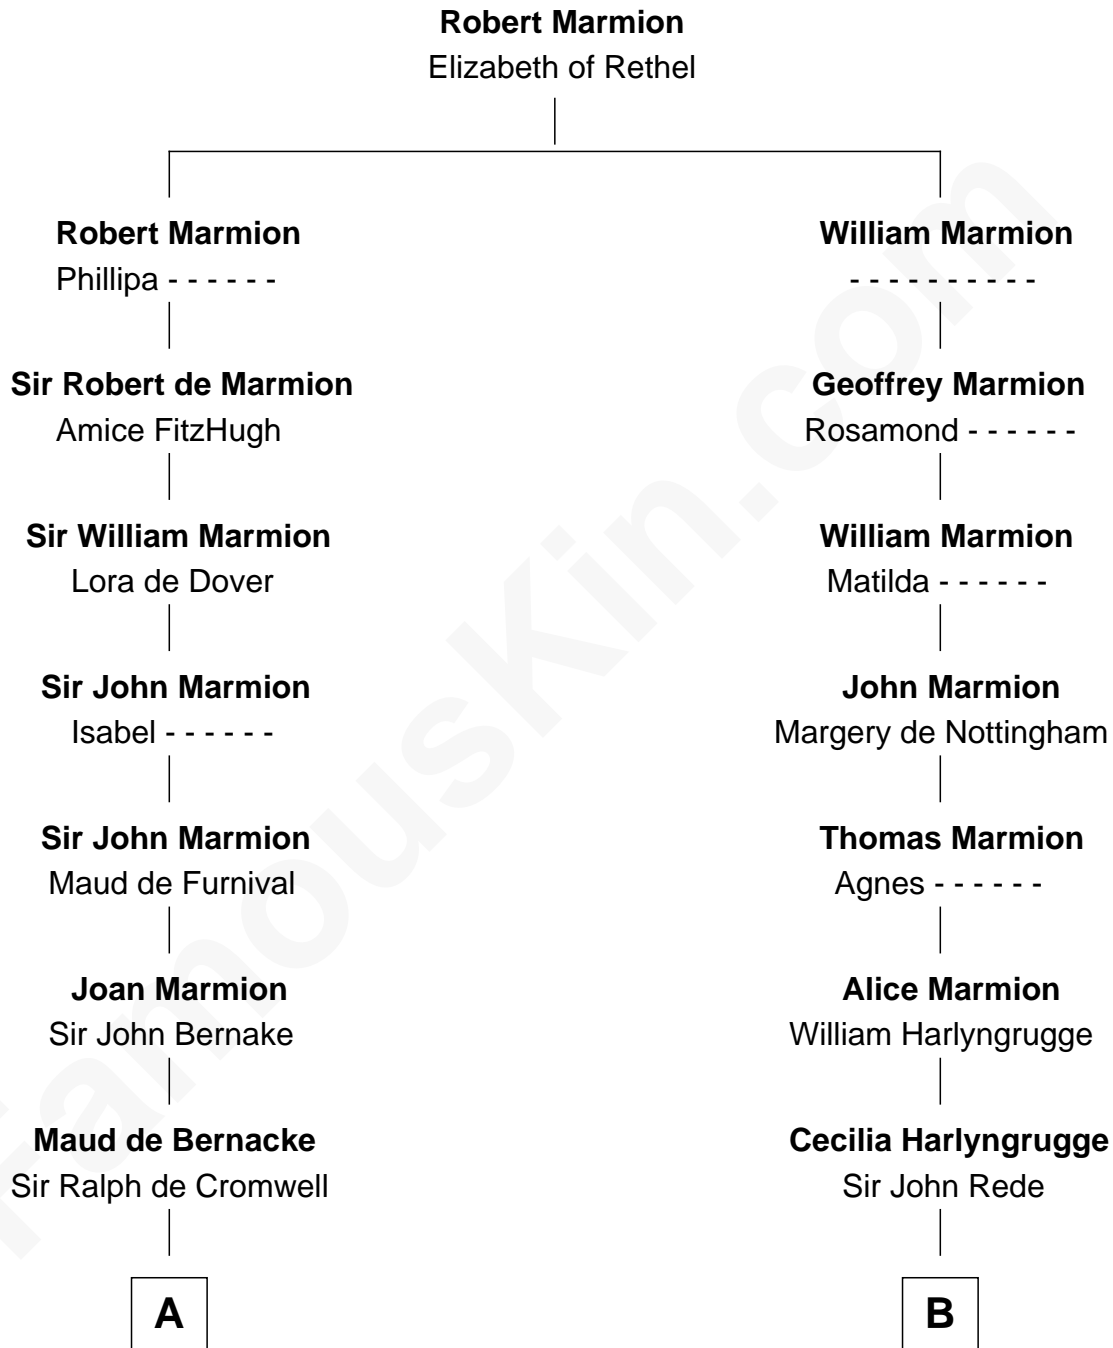

# FamousKin.com Relationship Chart of

**John Quincy Adams**

*6th U.S. President*

20th cousin 1 time removed of

**Olivia De Havilland**

*Movie Actress*

**C**

**Col John Quincy**  
Elizabeth Norton

**Elizabeth Quincy**  
Rev. William Smith

**Abigail Quincy Smith**  
John Adams

**John Quincy Adams**  
*6th U.S. President*

**D**

**Richard Molesworth**  
Catherine Cobb

**John Molesworth**  
Louise Tomkyns

**Margaret Letitia Molesworth**  
Charles Richard De Havilland

**Walter Augustus De Havilland**  
Lillian Augusta Ruse

**Olivia De Havilland**  
*Movie Actress*