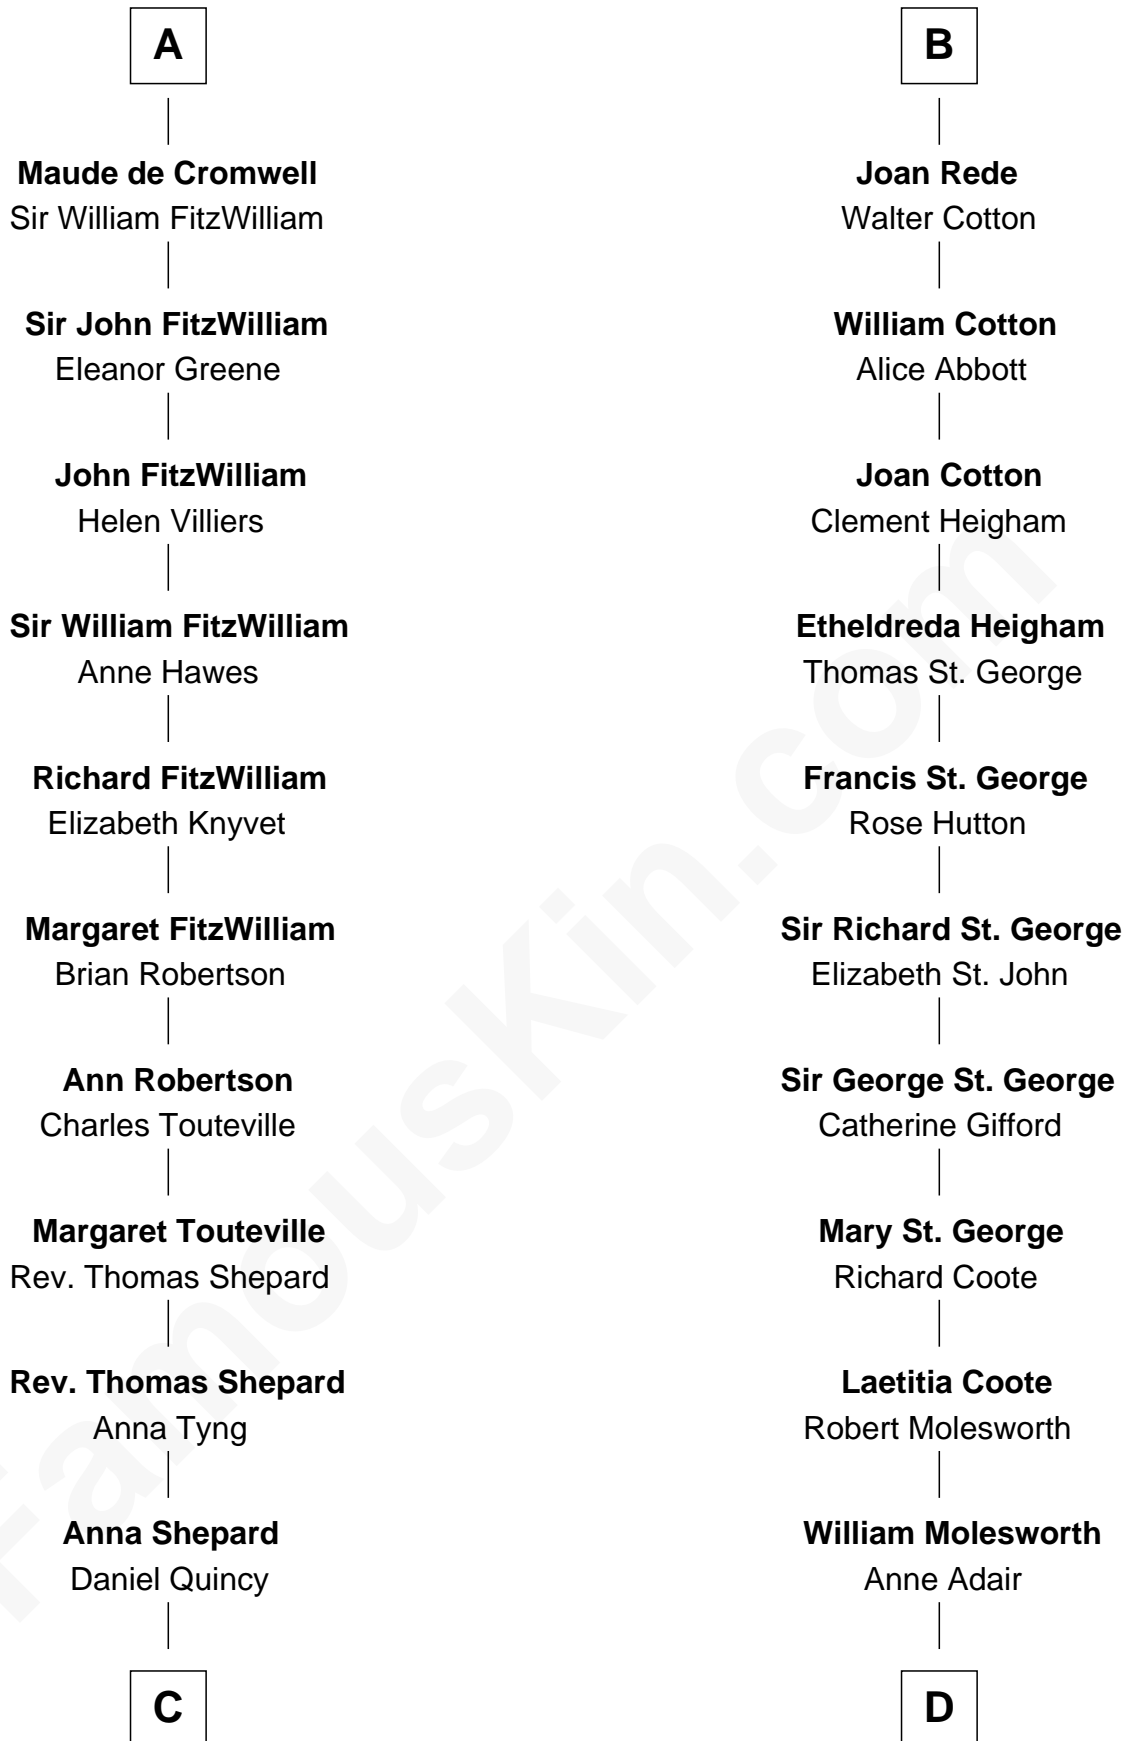

FamousKin.com
Relationship Chart of
John Quincy Adams
6th U.S. President

20th cousin 1 time removed of
Joan Fontaine
Movie Actress

C

Col John Quincy
Elizabeth Norton

Elizabeth Quincy
Rev. William Smith

Abigail Quincy Smith
John Adams

John Quincy Adams
6th U.S. President

D

Richard Molesworth
Catherine Cobb

John Molesworth
Louise Tomkyns

Margaret Letitia Molesworth
Charles Richard De Havilland

Walter Augustus De Havilland
Lillian Augusta Ruse