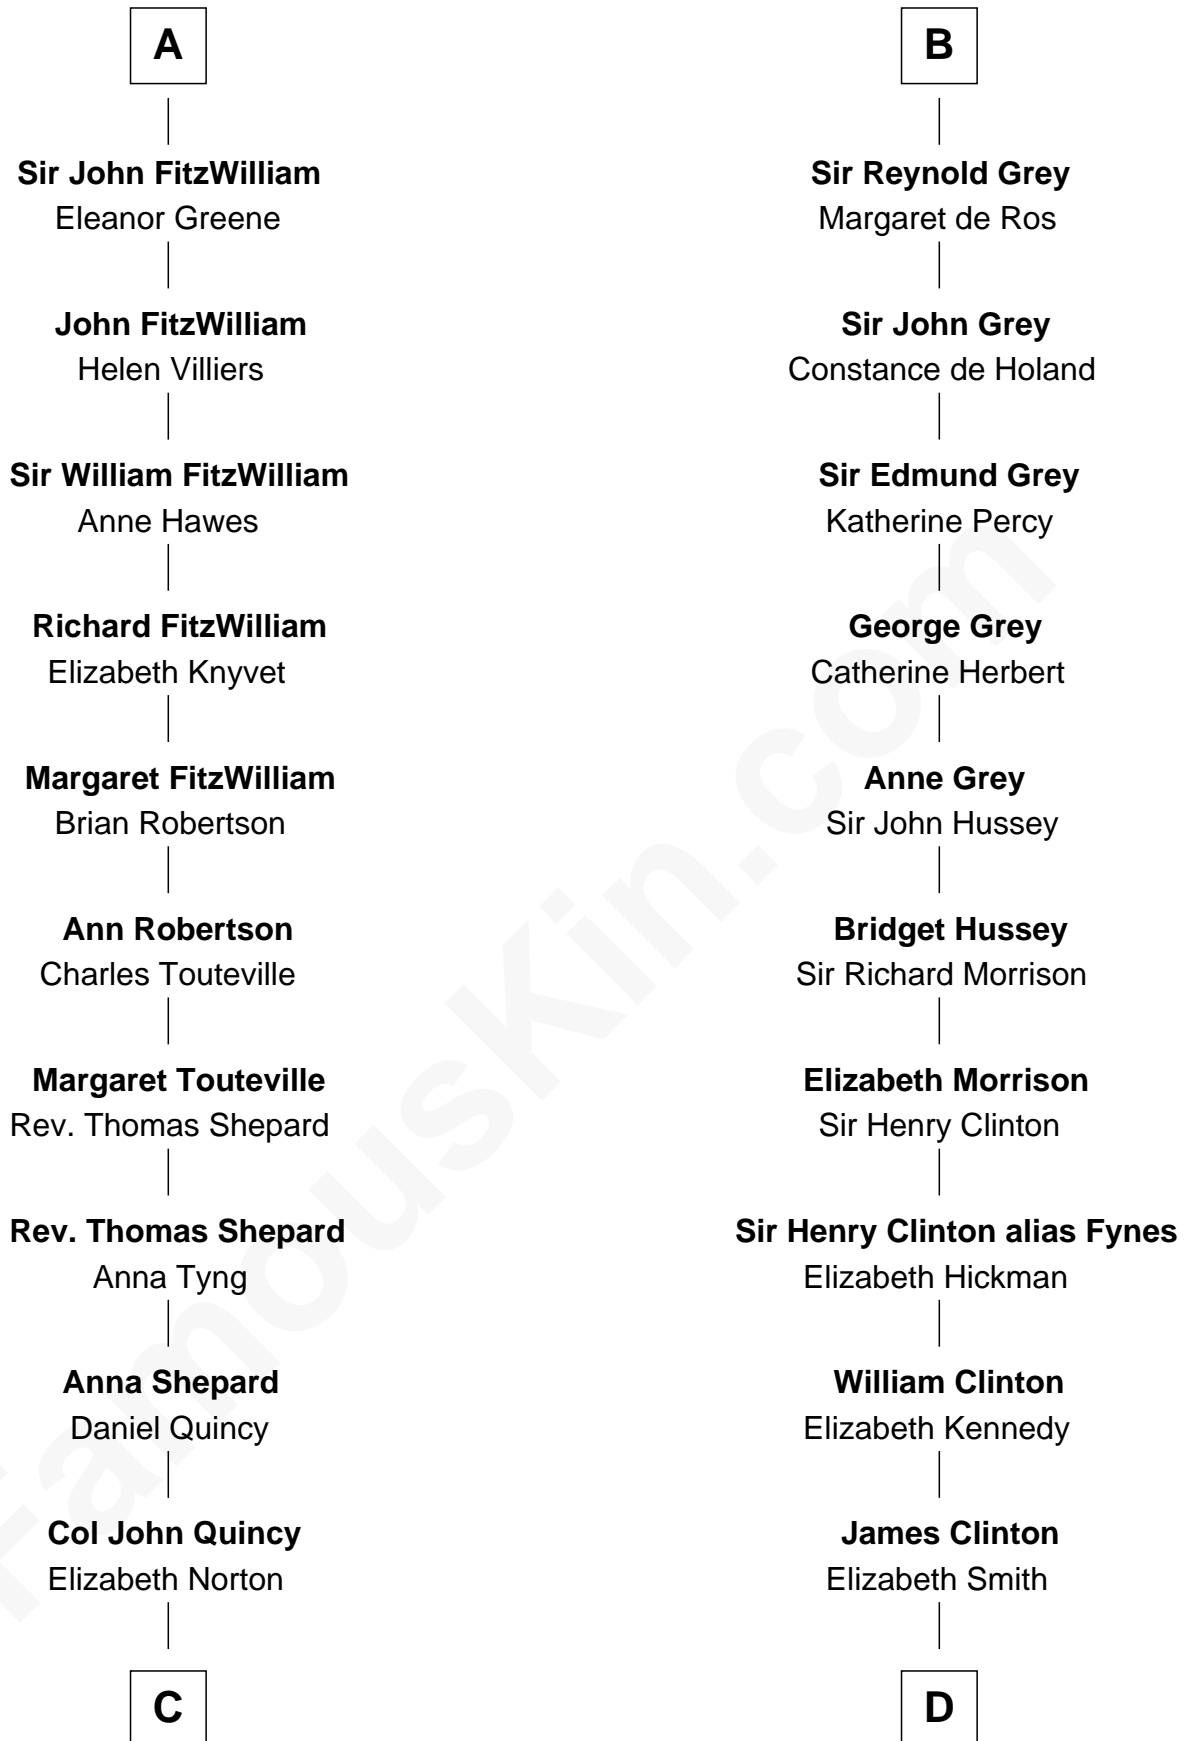

FamousKin.com Relationship Chart of

John Quincy Adams

6th U.S. President

18th cousin 1 time removed of

George Clinton

4th U.S. Vice President

Hamelin de Warenne

Isabel de Warenne

C

Elizabeth Quincy
Rev. William Smith

Abigail Quincy Smith
John Adams

John Quincy Adams
6th U.S. President

D

Charles Clinton
Elizabeth Denniston

George Clinton
4th U.S. Vice President

FamousKin.com