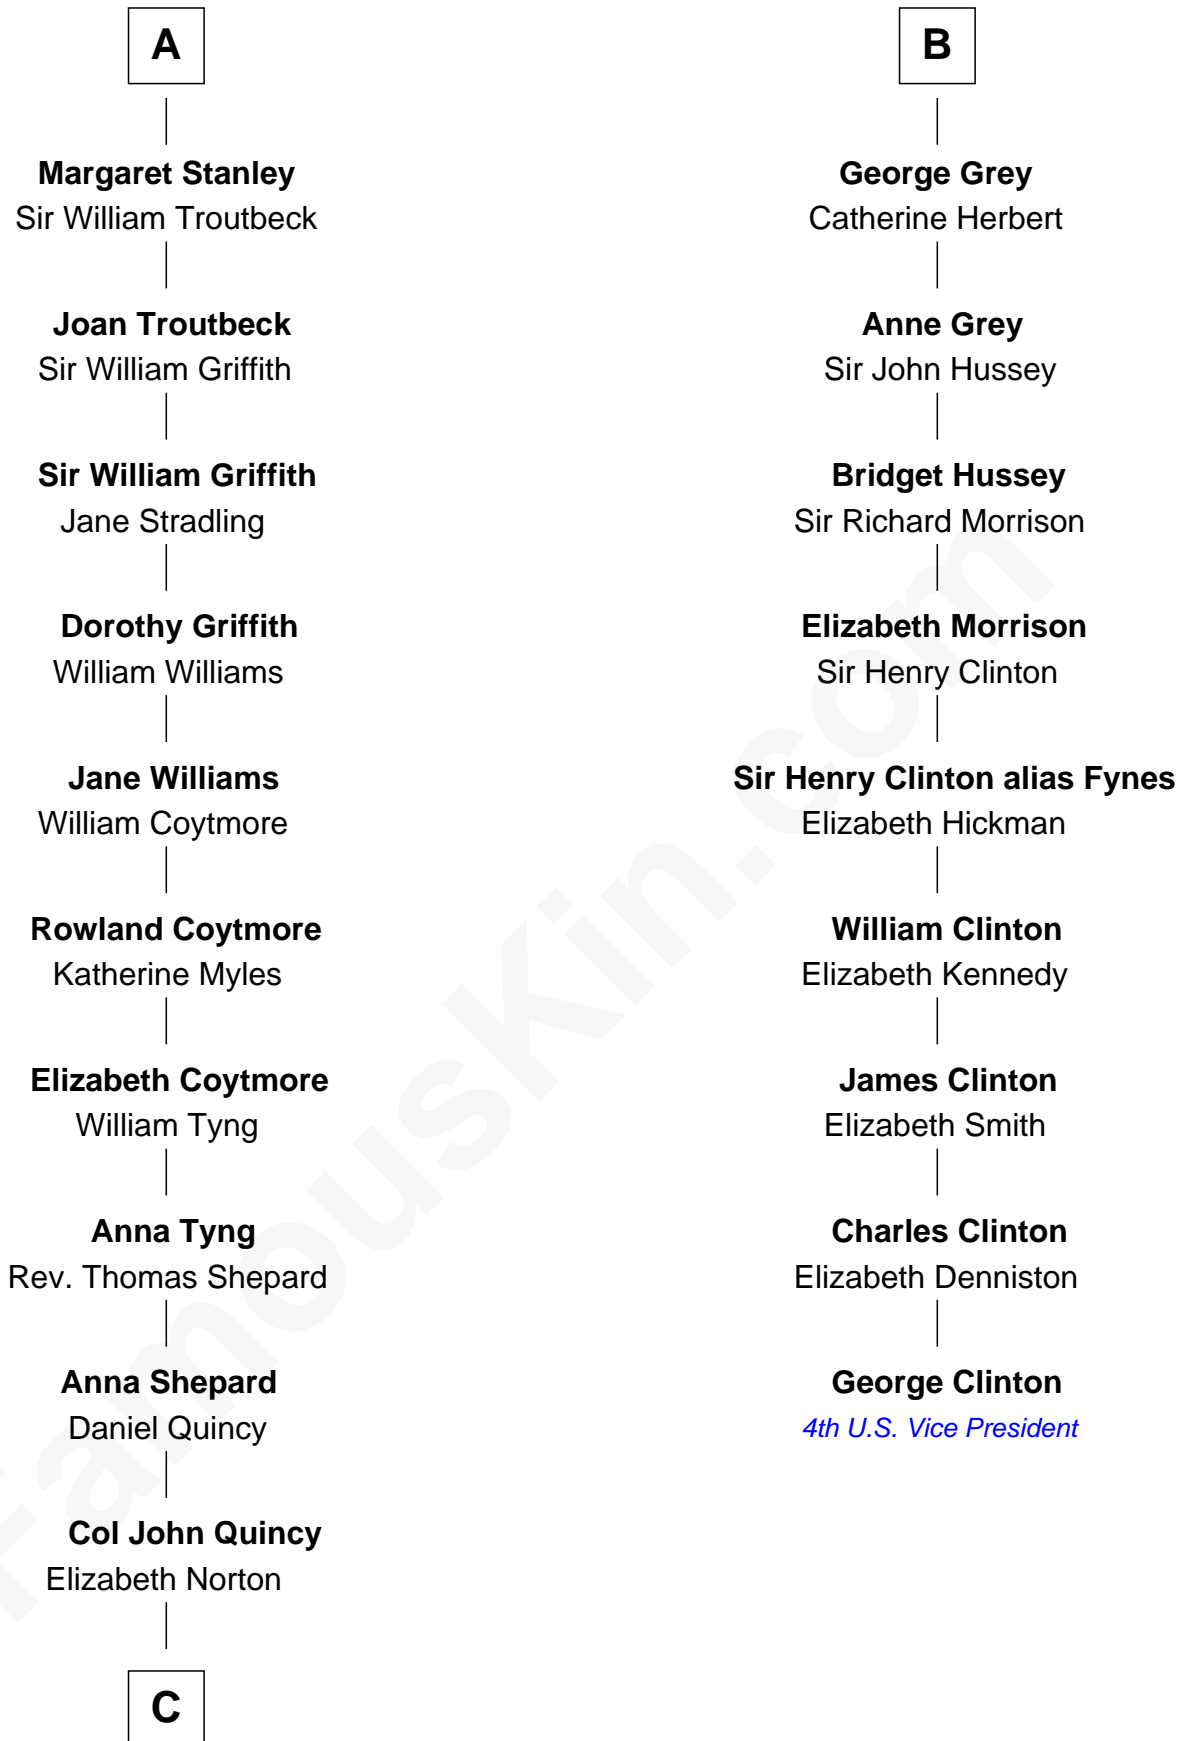

# FamousKin.com Relationship Chart of

**John Quincy Adams**

*6th U.S. President*

15th cousin 4 times removed of

**George Clinton**

*4th U.S. Vice President*

**Sir Humphrey de Bohun**

Maud of Eu

Sir John de Verdun

**Maud de Verdun**

Sir John de Grey

**Sir Roger de Grey**

Elizabeth de Hastings

**Sir Reynold de Grey**

Eleanor le Strange

**Sir Reynold Grey**

Margaret de Ros

**Sir John Grey**

Constance de Holand

**Sir Edmund Grey**

Katherine Percy

**B**

**C**

**Elizabeth Quincy**  
Rev. William Smith

**Abigail Quincy Smith**  
John Adams

**John Quincy Adams**  
*6th U.S. President*

FamousKin.com