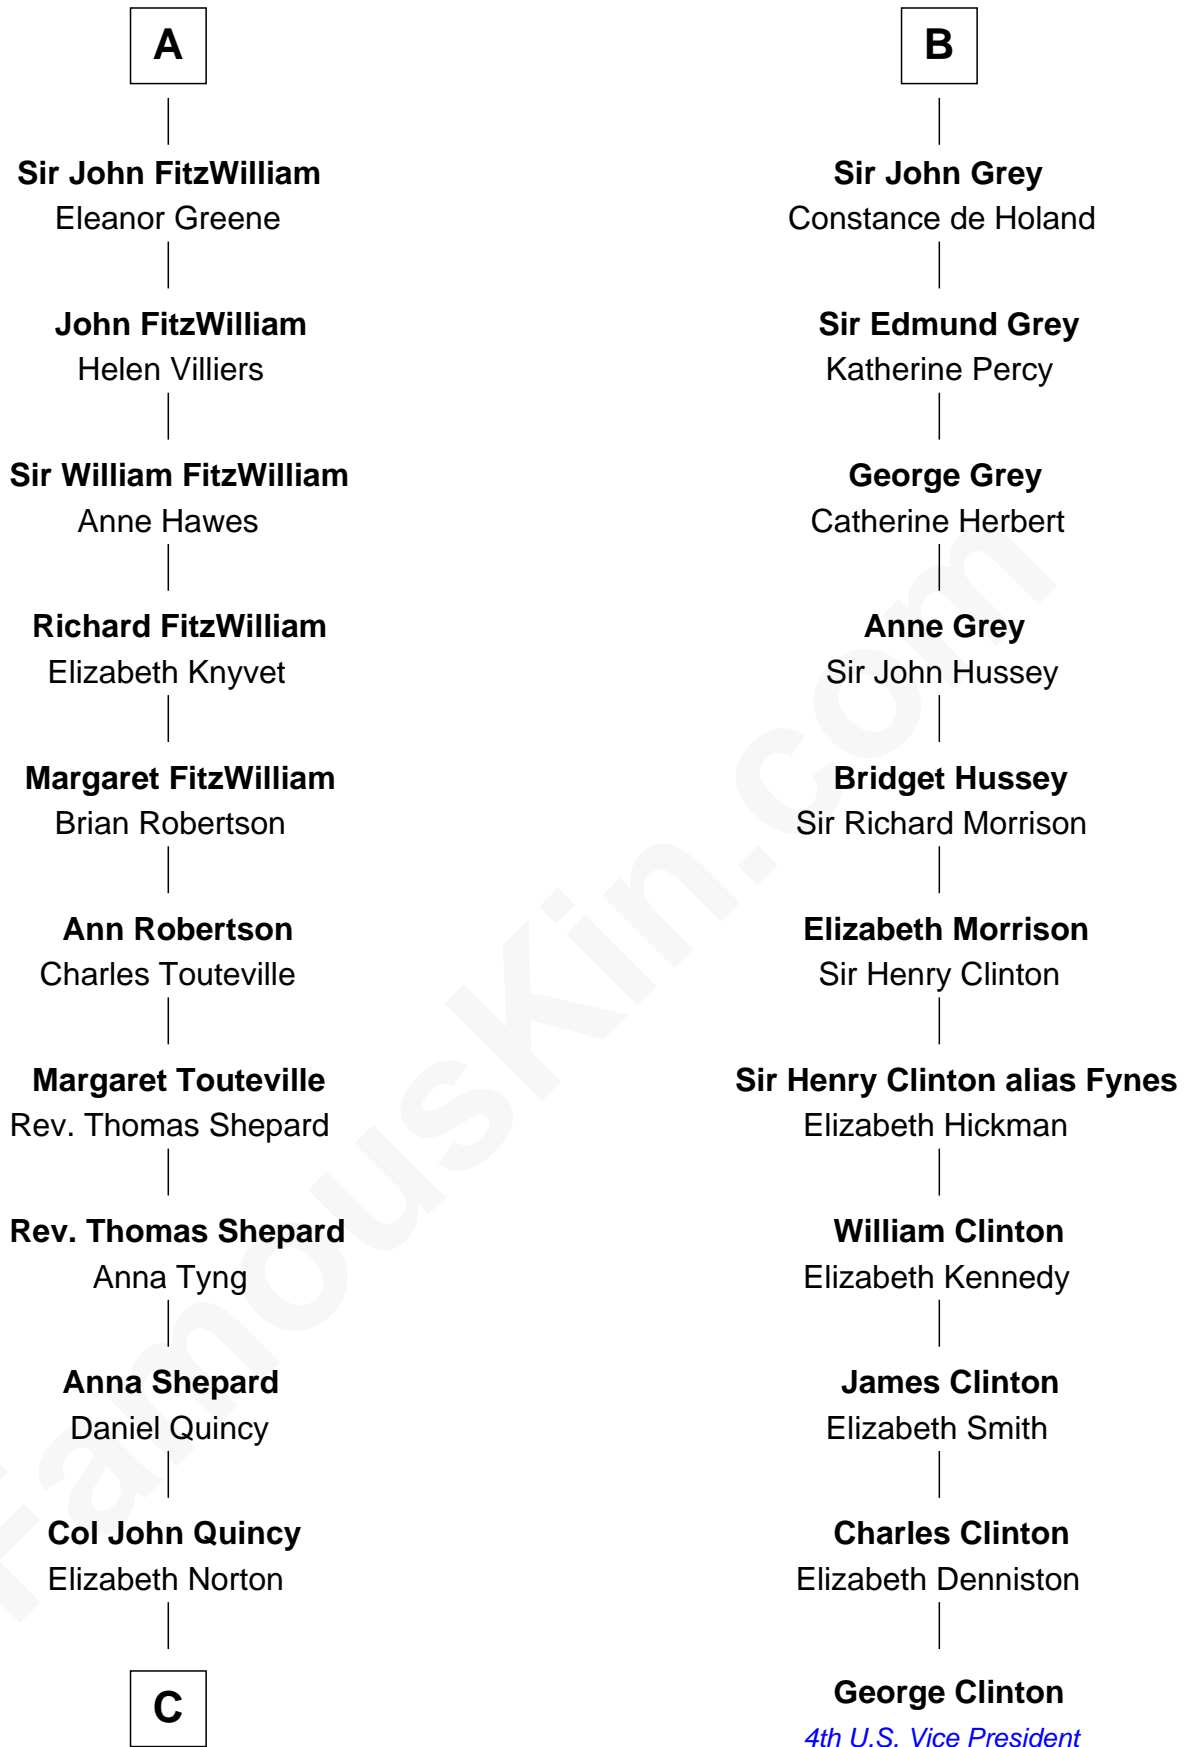

FamousKin.com
Relationship Chart of
John Quincy Adams
6th U.S. President

17th cousin 2 times removed of
George Clinton
4th U.S. Vice President

C

Elizabeth Quincy
Rev. William Smith

Abigail Quincy Smith
John Adams