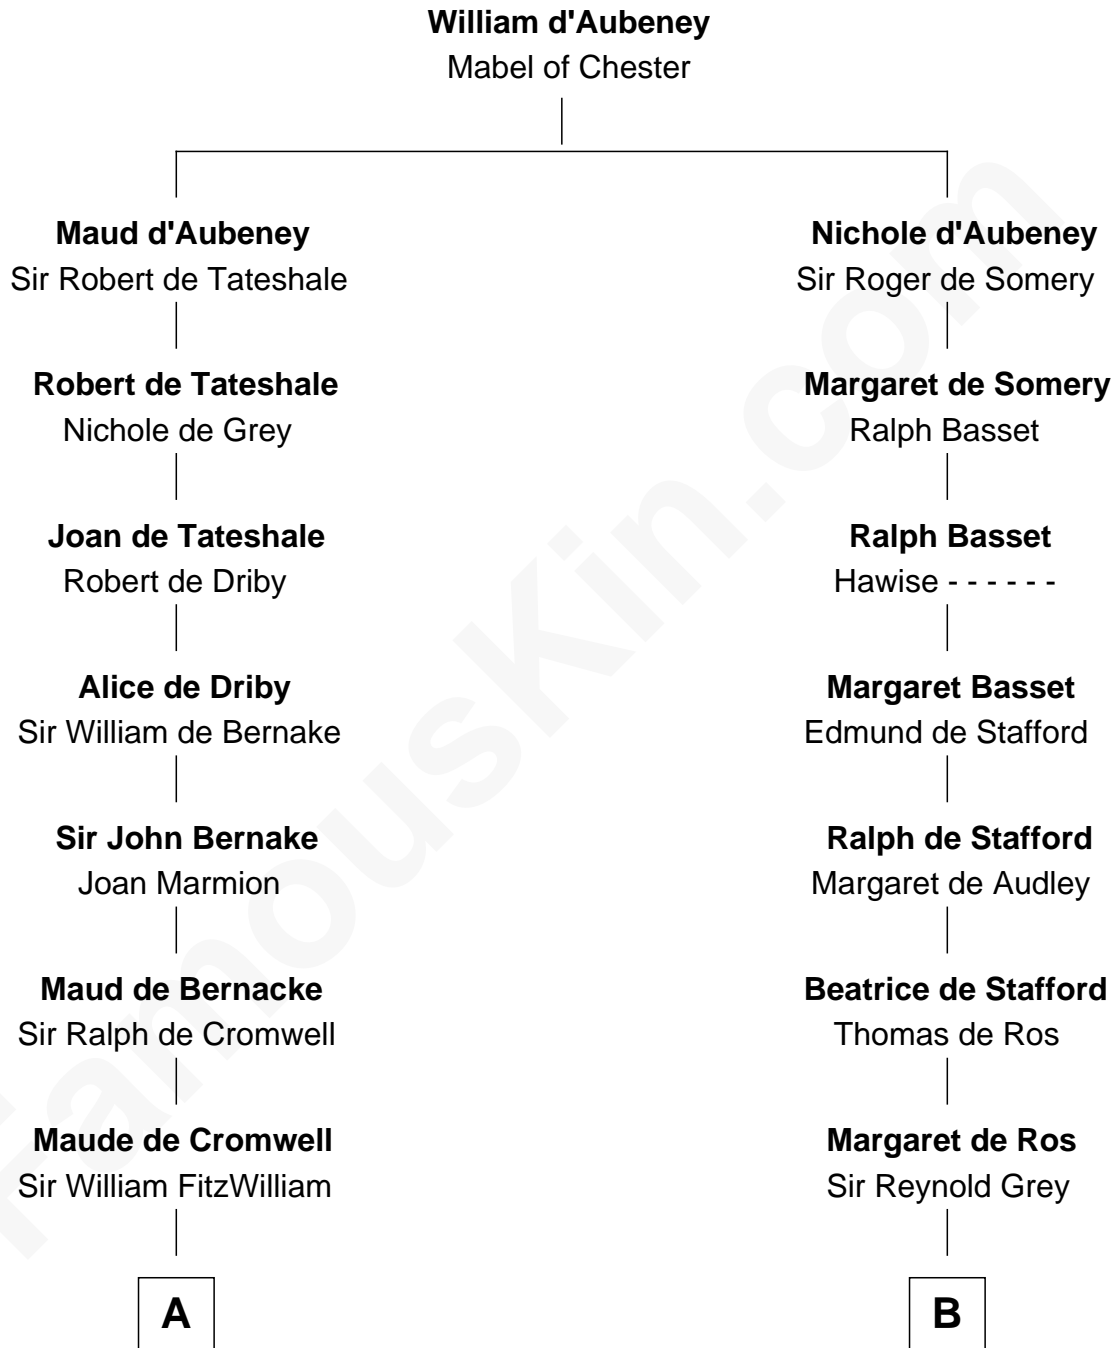

FamousKin.com
Relationship Chart of
John Quincy Adams
6th U.S. President

17th cousin 2 times removed of
George Clinton
4th U.S. Vice President

C

Elizabeth Quincy
Rev. William Smith

Abigail Quincy Smith
John Adams

John Quincy Adams
6th U.S. President

FamousKin.com