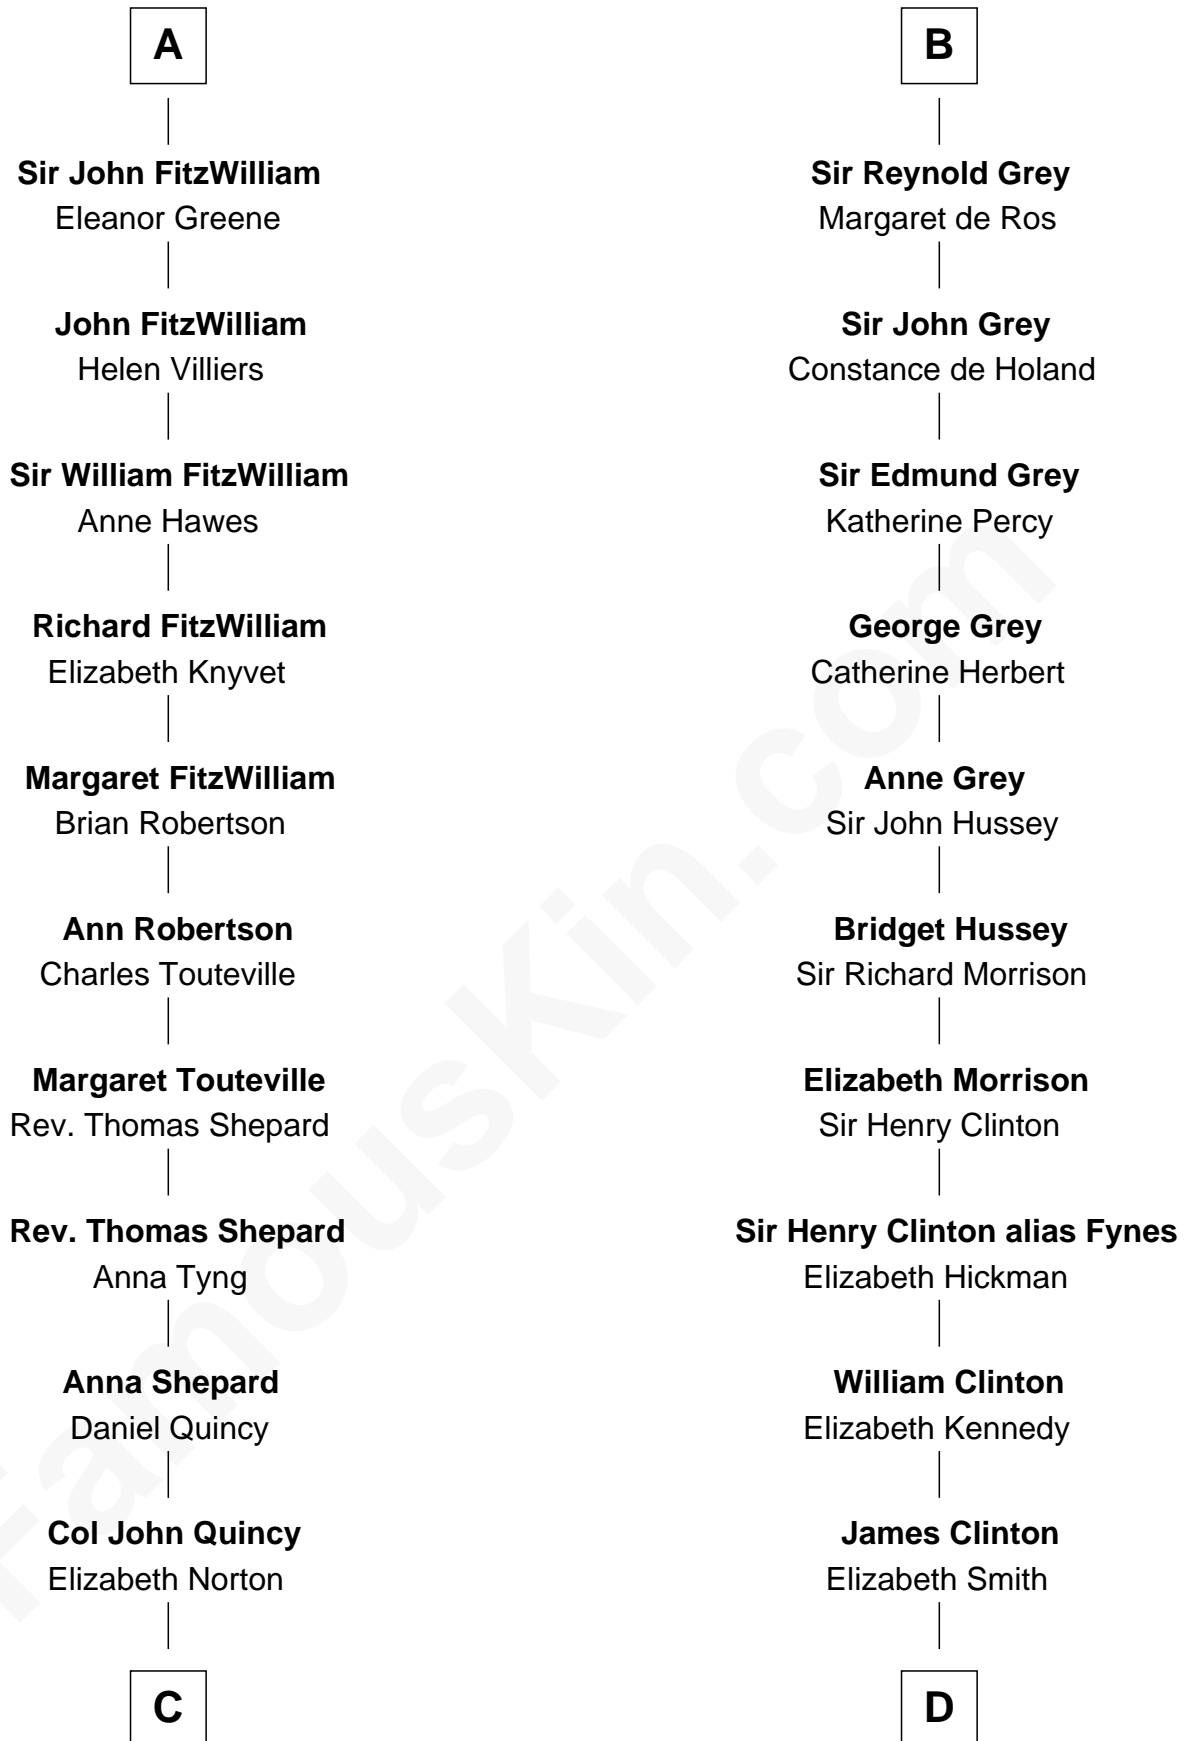

FamousKin.com Relationship Chart of

John Quincy Adams

6th U.S. President

19th cousin of

DeWitt Clinton

6th Governor of New York

Hamelin de Warenne

Isabel de Warenne

C

Elizabeth Quincy
Rev. William Smith

Abigail Quincy Smith
John Adams

John Quincy Adams
6th U.S. President

D

Charles Clinton
Elizabeth Denniston

Gen. James Clinton
Mary DeWitt

DeWitt Clinton
6th Governor of New York