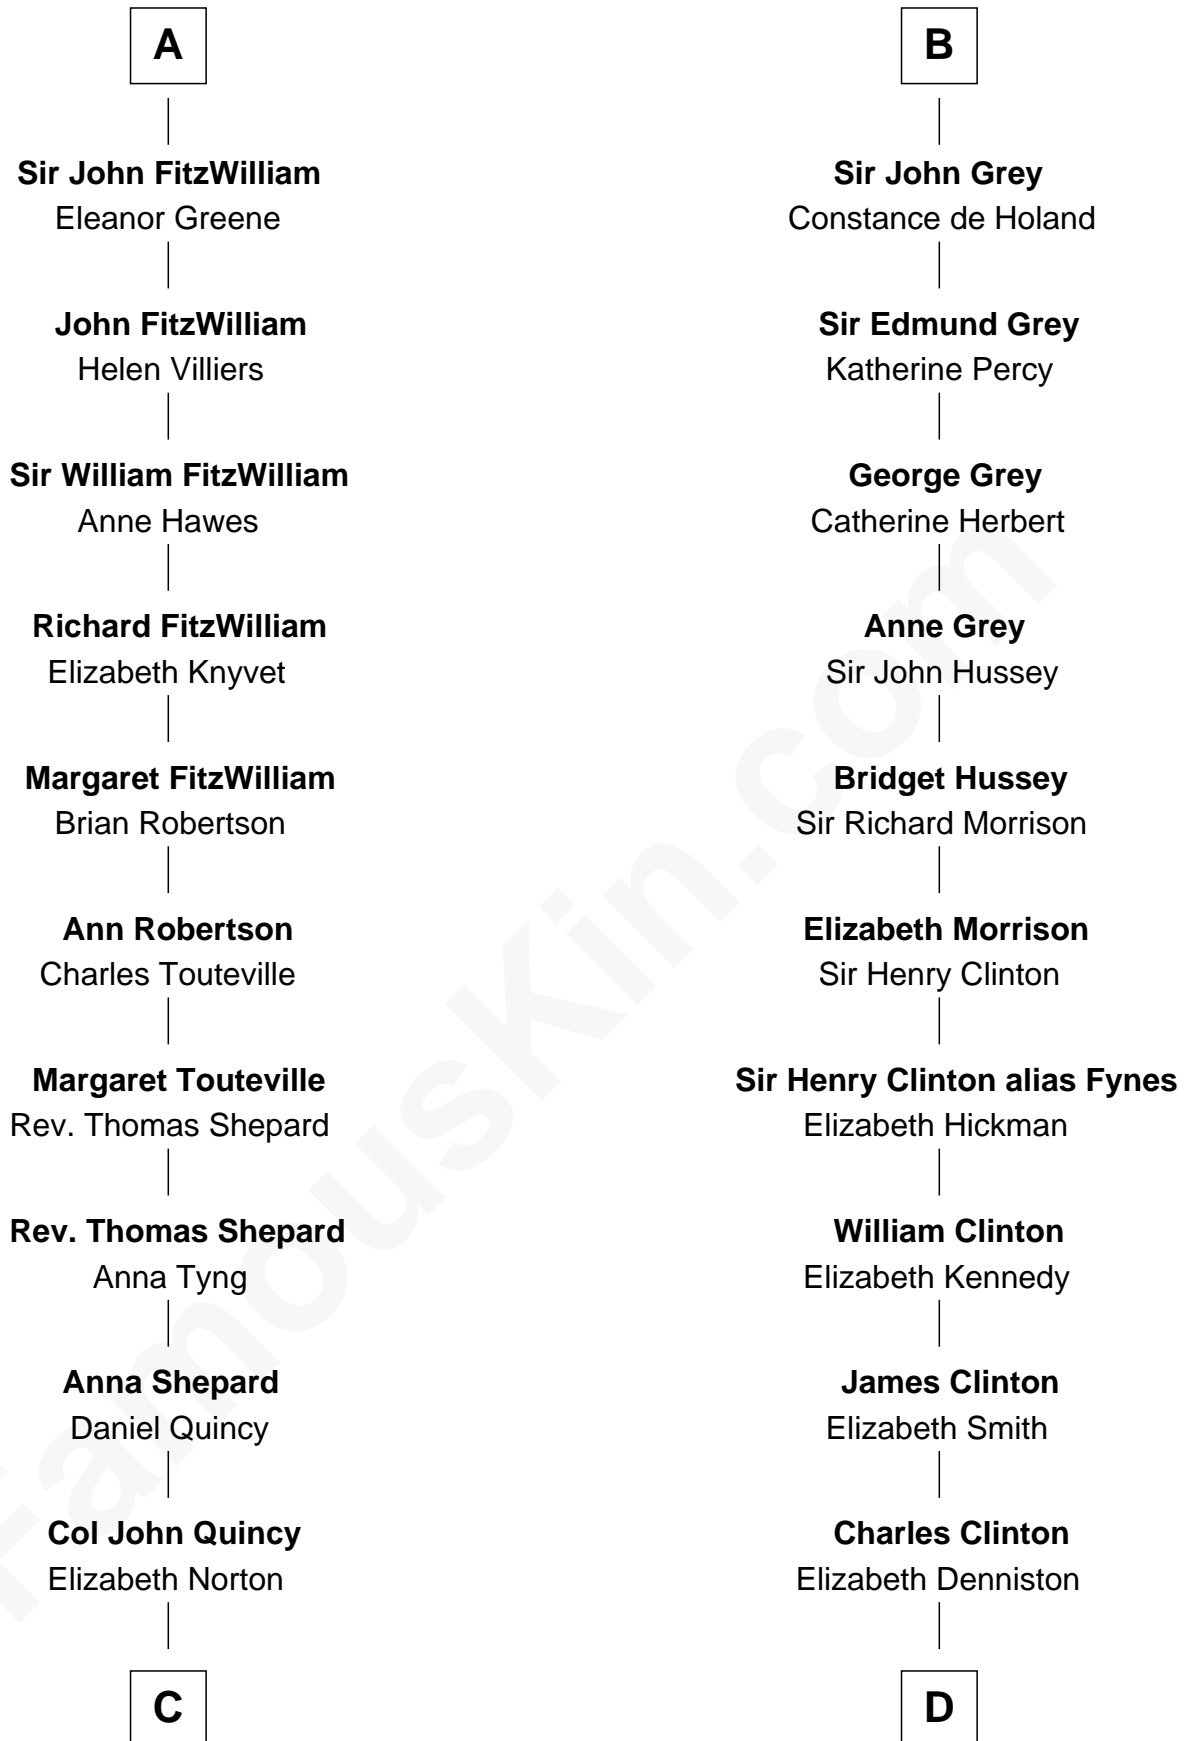

FamousKin.com
Relationship Chart of
John Quincy Adams
6th U.S. President

18th cousin 1 time removed of
DeWitt Clinton
6th Governor of New York

FamousKin.com