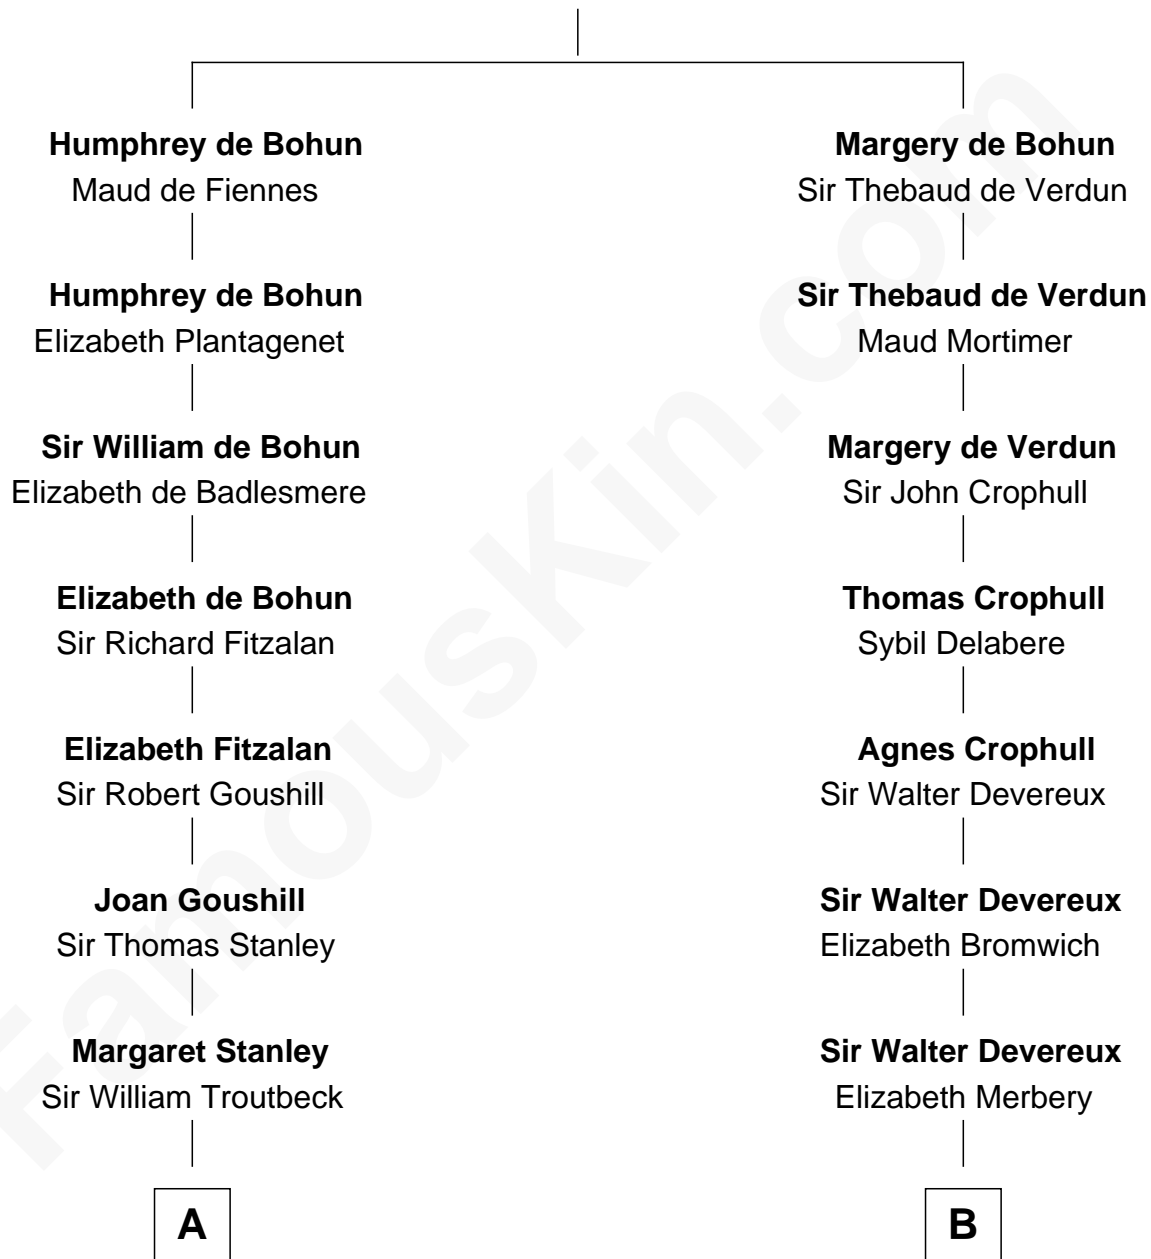

**FamousKin.com**  
**Relationship Chart of**  
**John Quincy Adams**  
*6th U.S. President*

**17th cousin 1 time removed of**  
**DeWitt Clinton**  
*6th Governor of New York*

**Sir Humphrey de Bohun**  
 Eleanor de Braiose

**C**

Abigail Quincy Smith

John Adams

John Quincy Adams

*6th U.S. President*

FamousKin.com