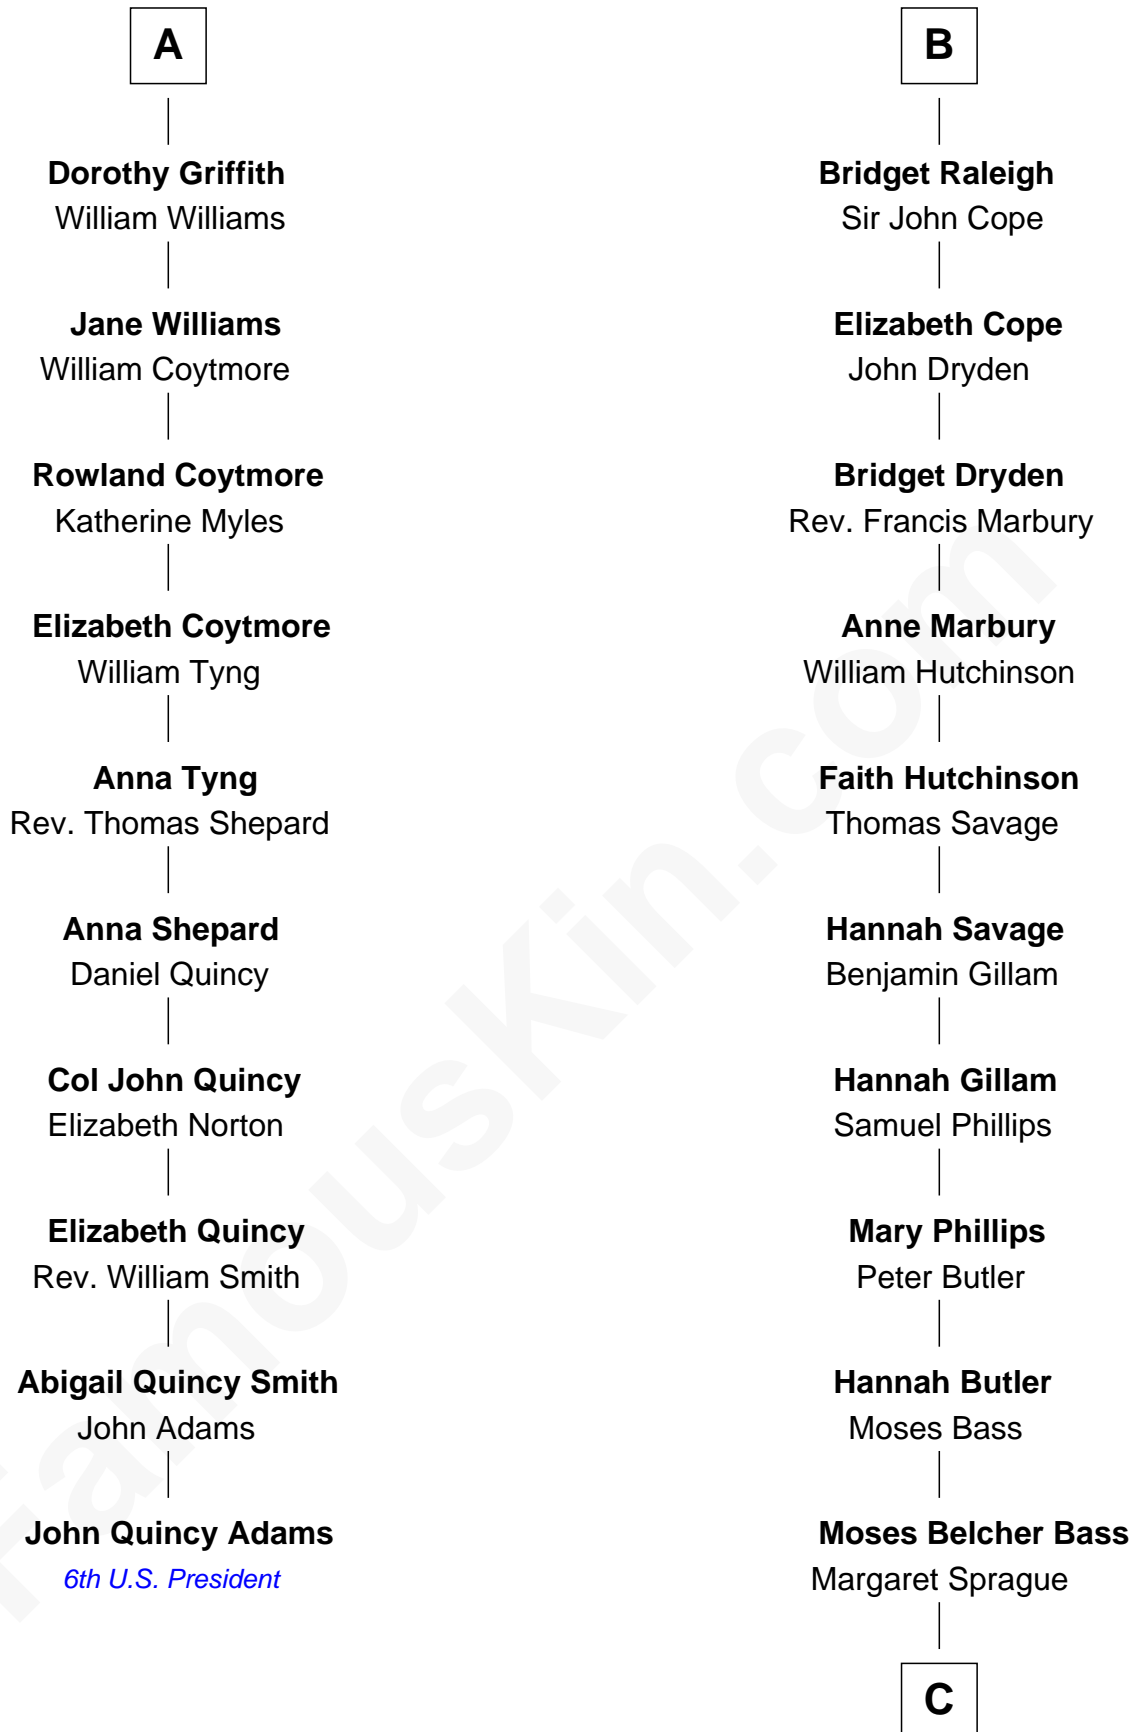

FamousKin.com
Relationship Chart of
John Quincy Adams
6th U.S. President

16th cousin 5 times removed of
Erskine Childers
4th President of Ireland

C

Mary Butler Bass

Elisha Smith

Cordelia Miller Smith

William Robert Pearmain

Margaret Cushing Pearmain

Dr. Hamilton Osgood

Mary Alden Osgood

Erskine Childers

Erskine Childers

4th President of Ireland