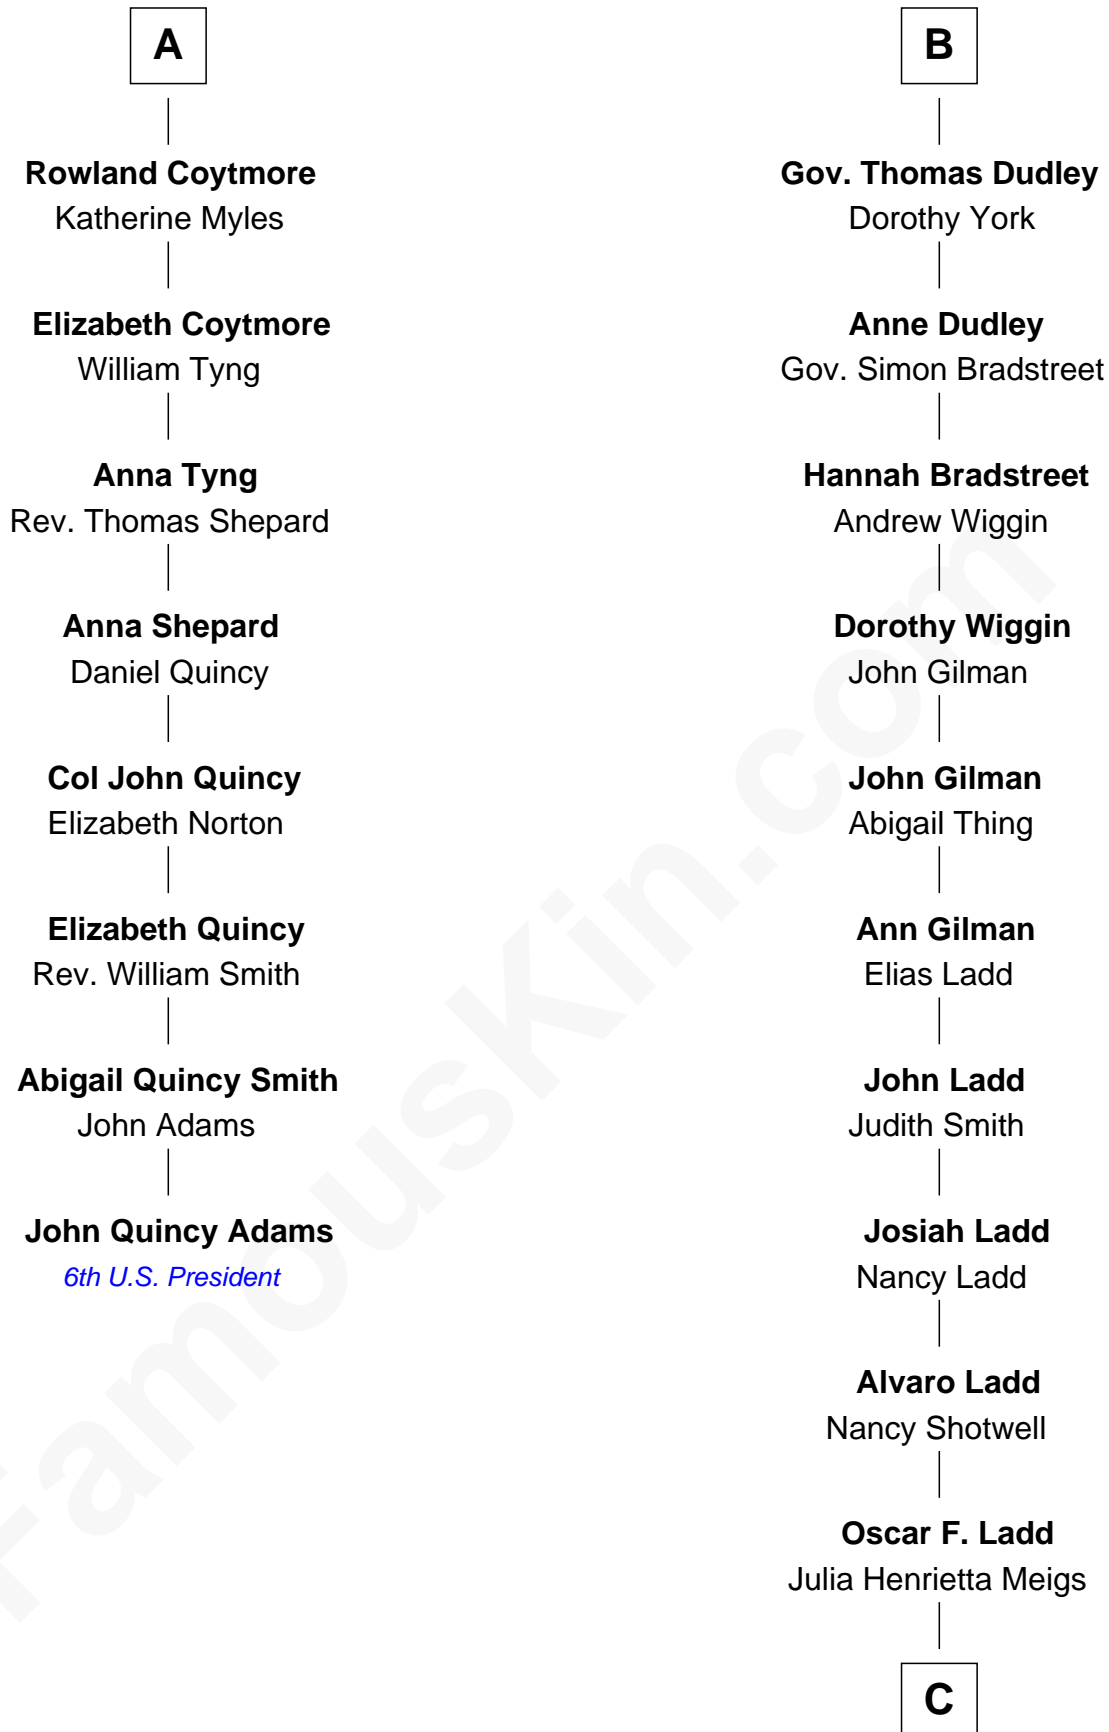

FamousKin.com
Relationship Chart of
John Quincy Adams
6th U.S. President

14th cousin 4 times removed of

Alan Ladd
Movie Actor

John of Gaunt
 Katherine Roet

C

Alan Harwood Ladd

Selina Raleigh

Alan Ladd

Movie Actor

FamousKin.com