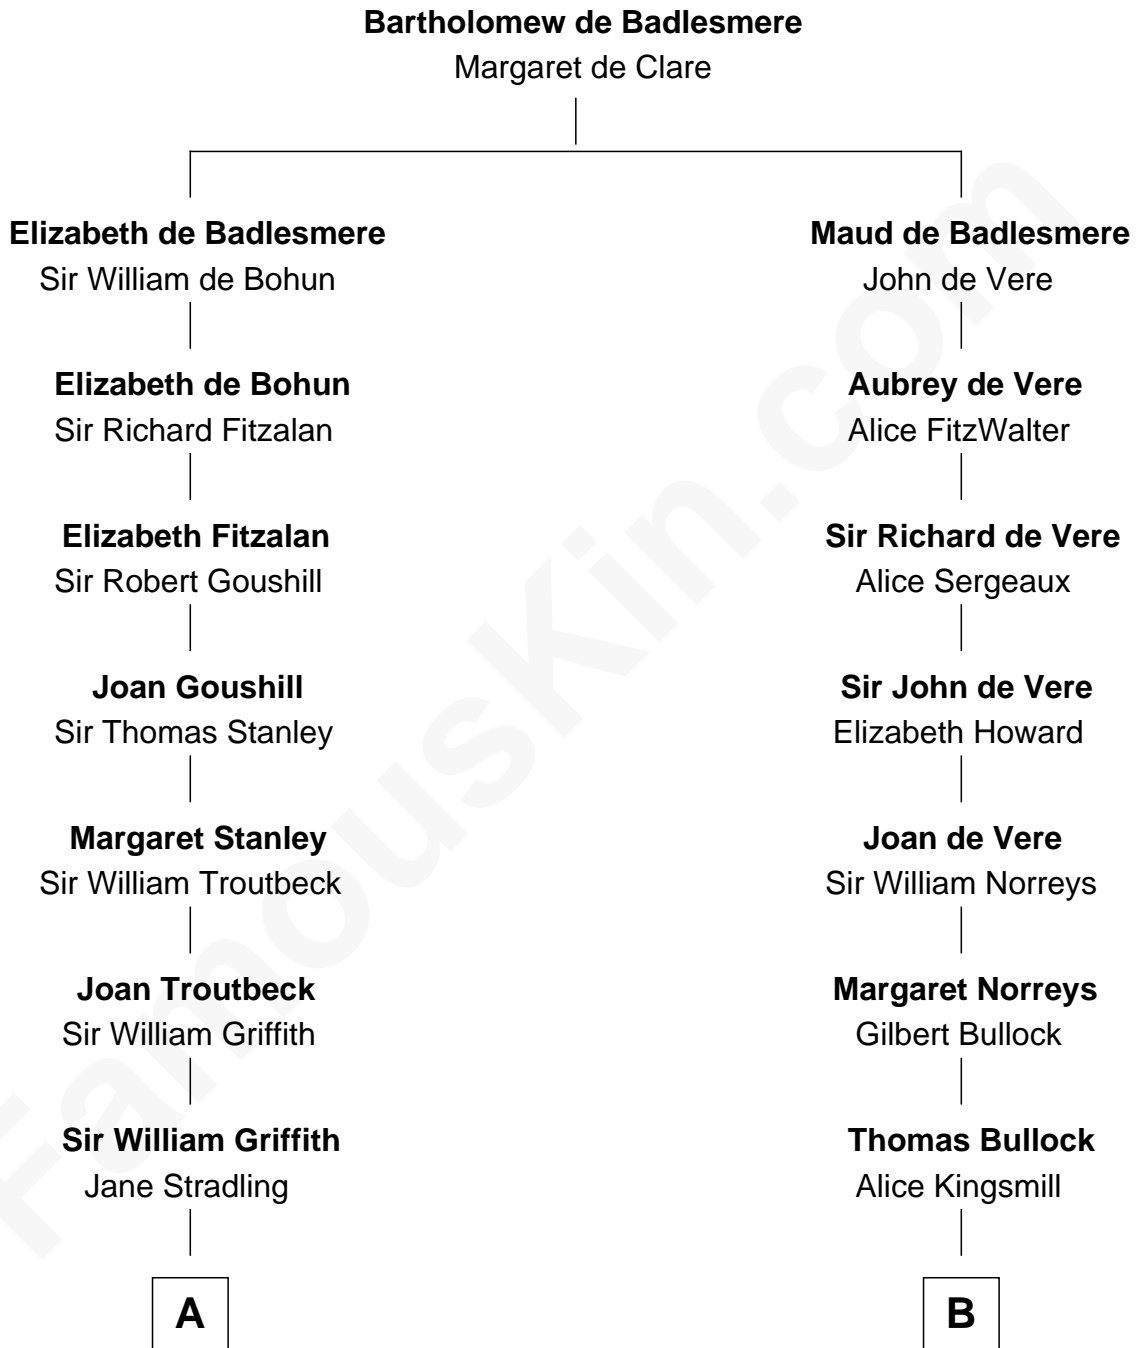

**FamousKin.com**  
**Relationship Chart of**  
**John Quincy Adams**  
*6th U.S. President*

16th cousin 2 times removed of

**Alan Ladd**  
*Movie Actor*

**C**

Alan Harwood Ladd

Selina Raleigh

Alan Ladd

*Movie Actor*

FamousKin.com