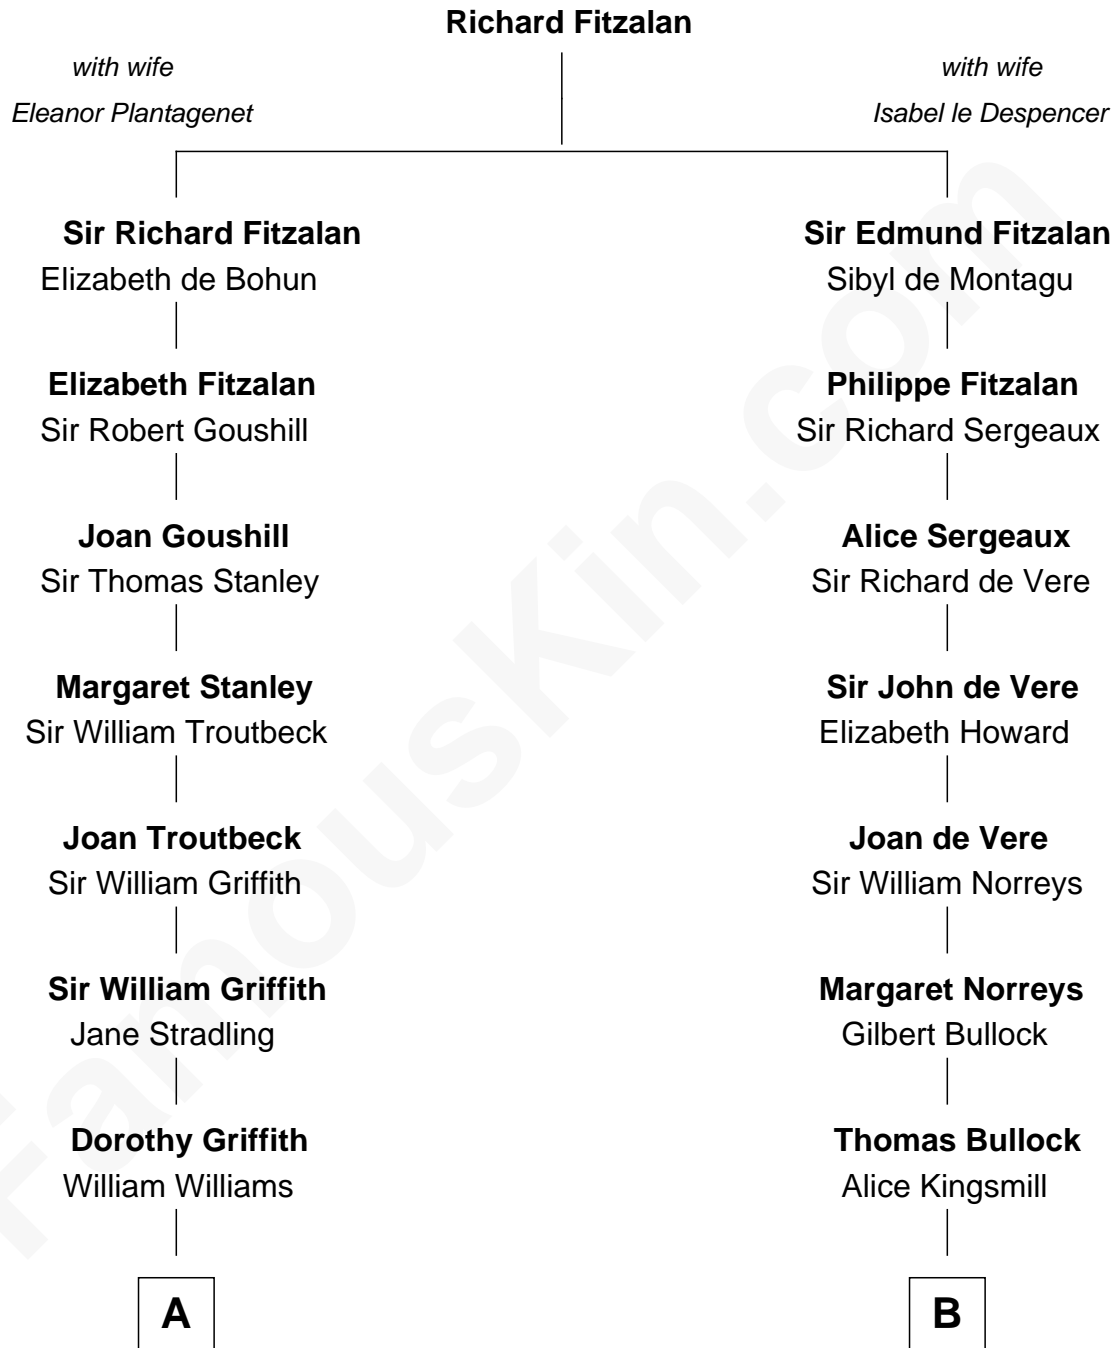

**FamousKin.com**  
**Relationship Chart of**  
**John Quincy Adams**  
*6th U.S. President*

15th cousin 3 times removed of

**Alan Ladd**  
*Movie Actor*

**C**

Alan Harwood Ladd

Selina Raleigh

Alan Ladd

*Movie Actor*

FamousKin.com