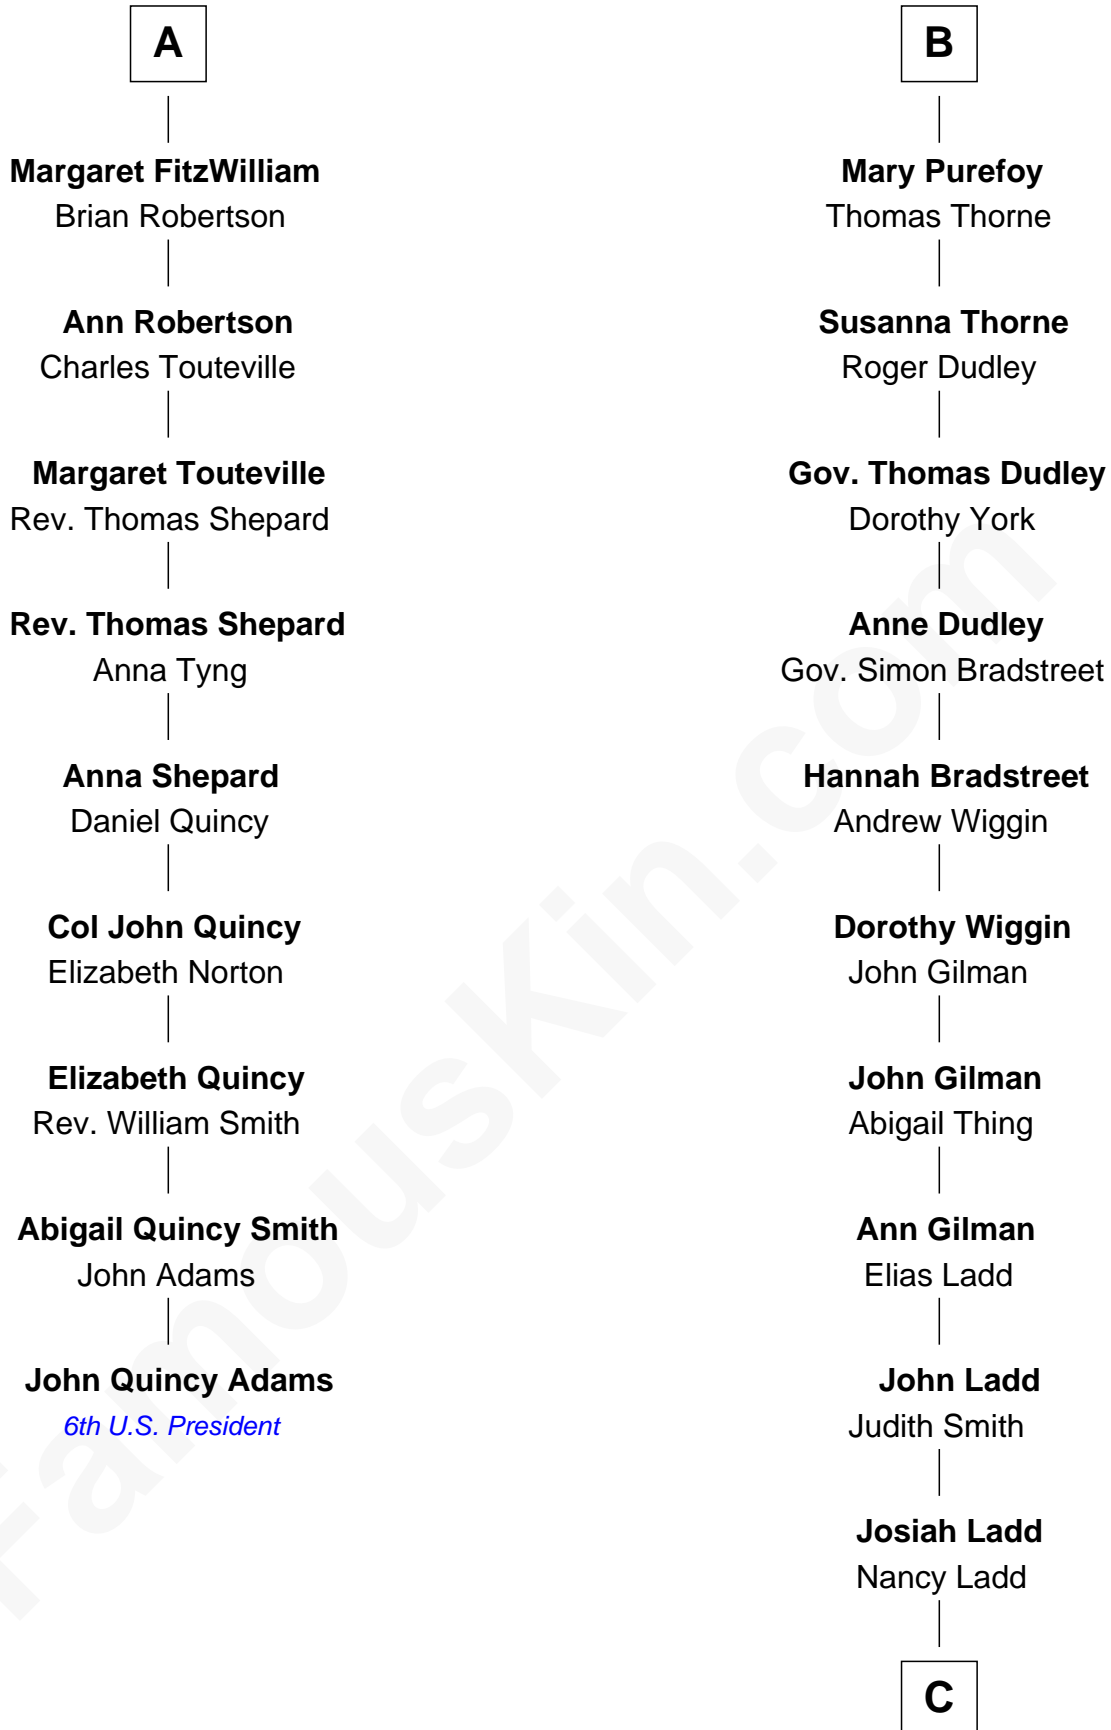

FamousKin.com
Relationship Chart of
John Quincy Adams
6th U.S. President

15th cousin 5 times removed of

Alan Ladd
Movie Actor

Sir John Marmion
Maud de Furnival

C

Alvaro Ladd
Nancy Shotwell

Oscar F. Ladd
Julia Henrietta Meigs

Alan Harwood Ladd
Selina Raleigh

Alan Ladd
Movie Actor

FamousKin.com