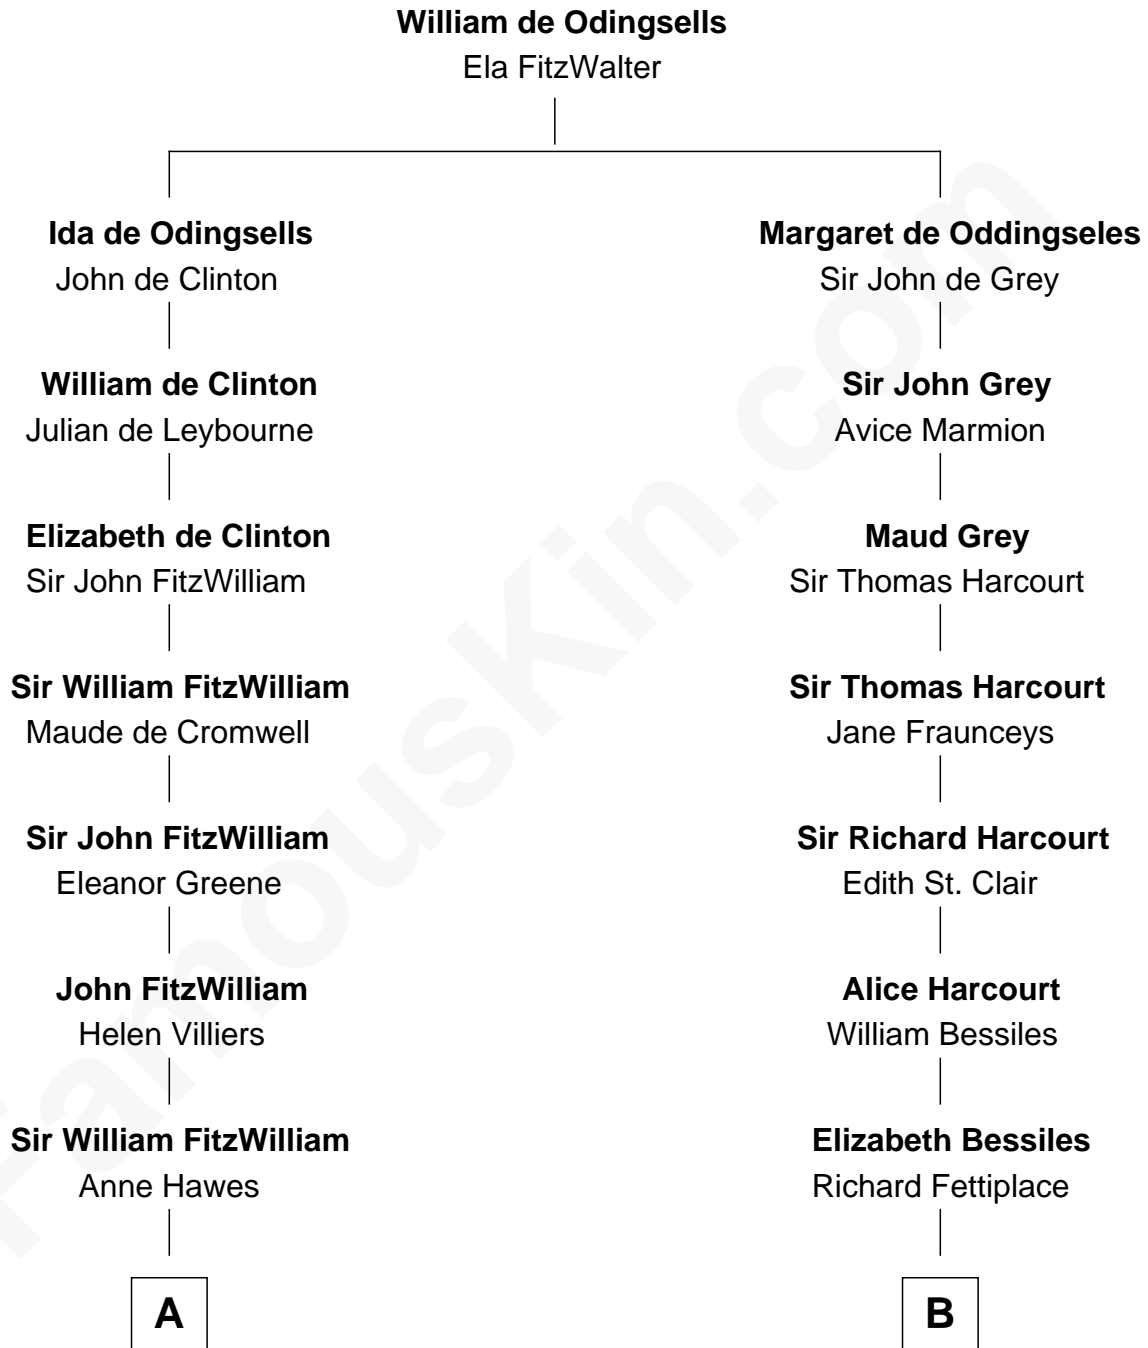

FamousKin.com
Relationship Chart of
John Quincy Adams
6th U.S. President

16th cousin 5 times removed of

Alan Ladd
Movie Actor

C

—
Josiah Ladd

Nancy Ladd

—
Alvaro Ladd

Nancy Shotwell

—
Oscar F. Ladd

Julia Henrietta Meigs

—
Alan Harwood Ladd

Selina Raleigh

—
Alan Ladd

Movie Actor