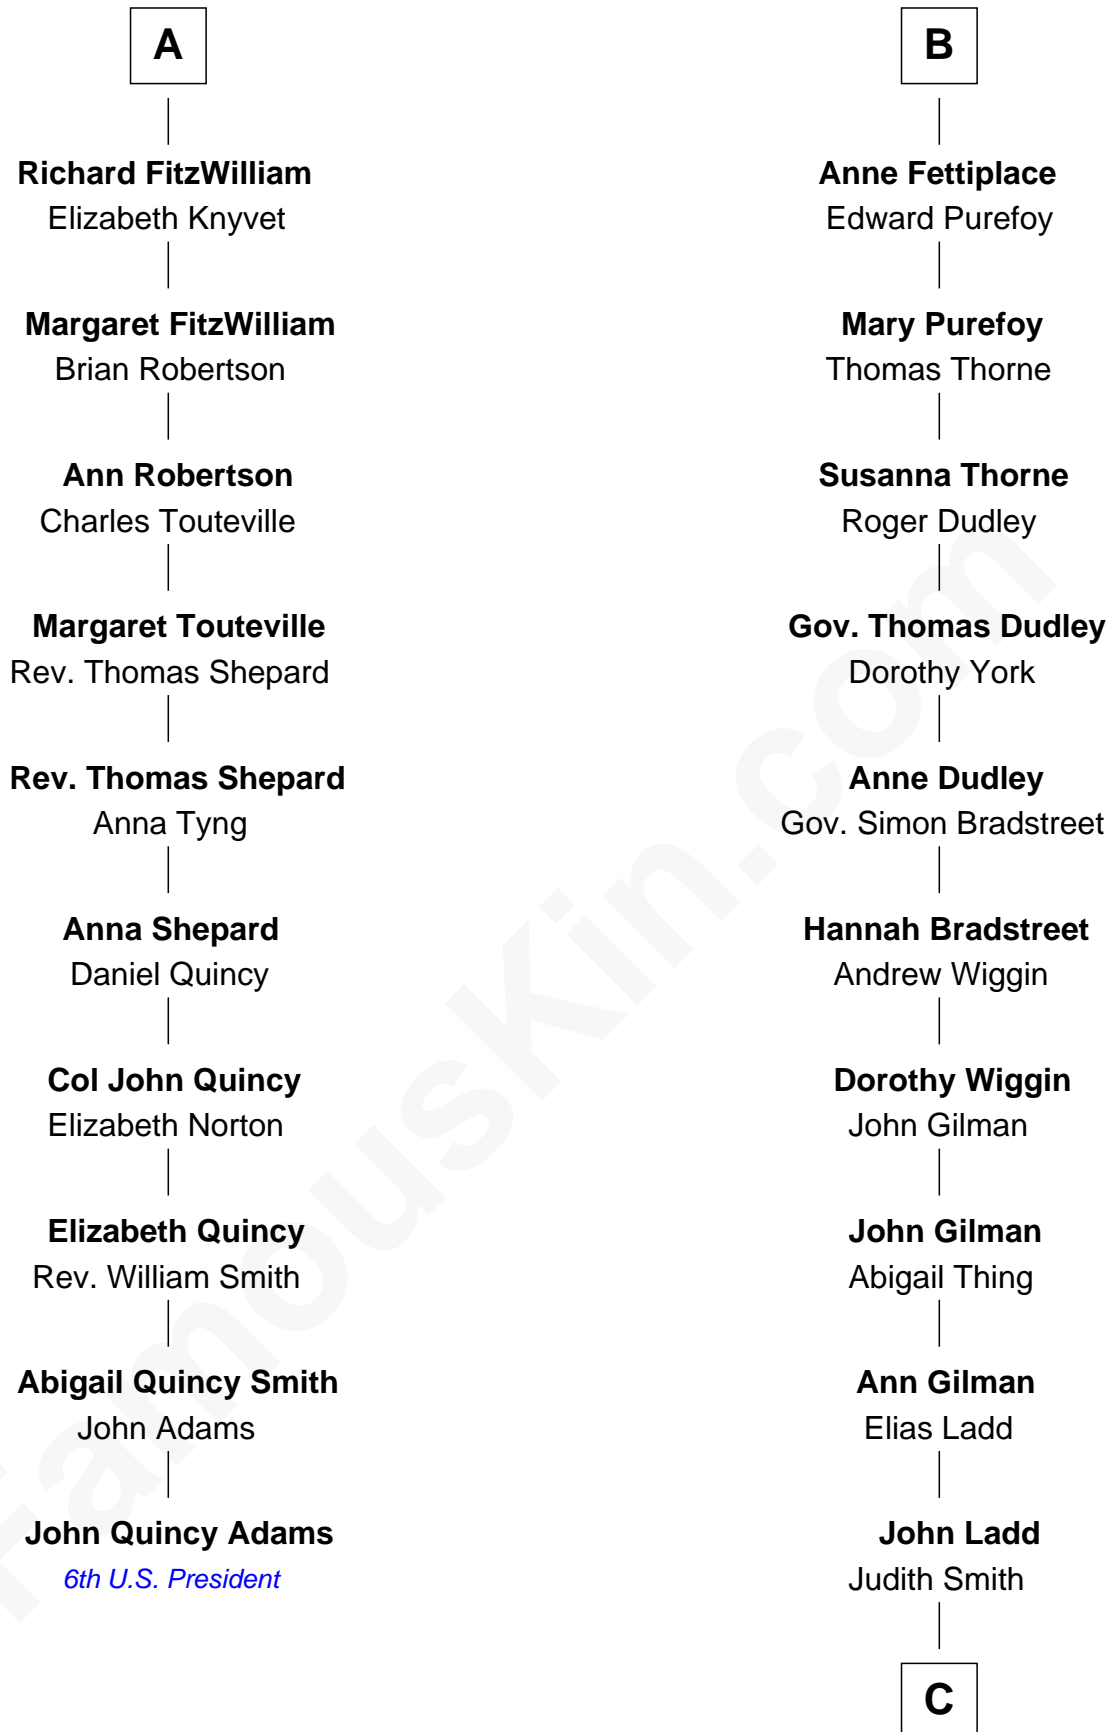

FamousKin.com
Relationship Chart of
John Quincy Adams
6th U.S. President

16th cousin 5 times removed of

Alan Ladd
Movie Actor

C

—
Josiah Ladd

Nancy Ladd

—
Alvaro Ladd

Nancy Shotwell

—
Oscar F. Ladd

Julia Henrietta Meigs

—
Alan Harwood Ladd

Selina Raleigh

—
Alan Ladd

Movie Actor