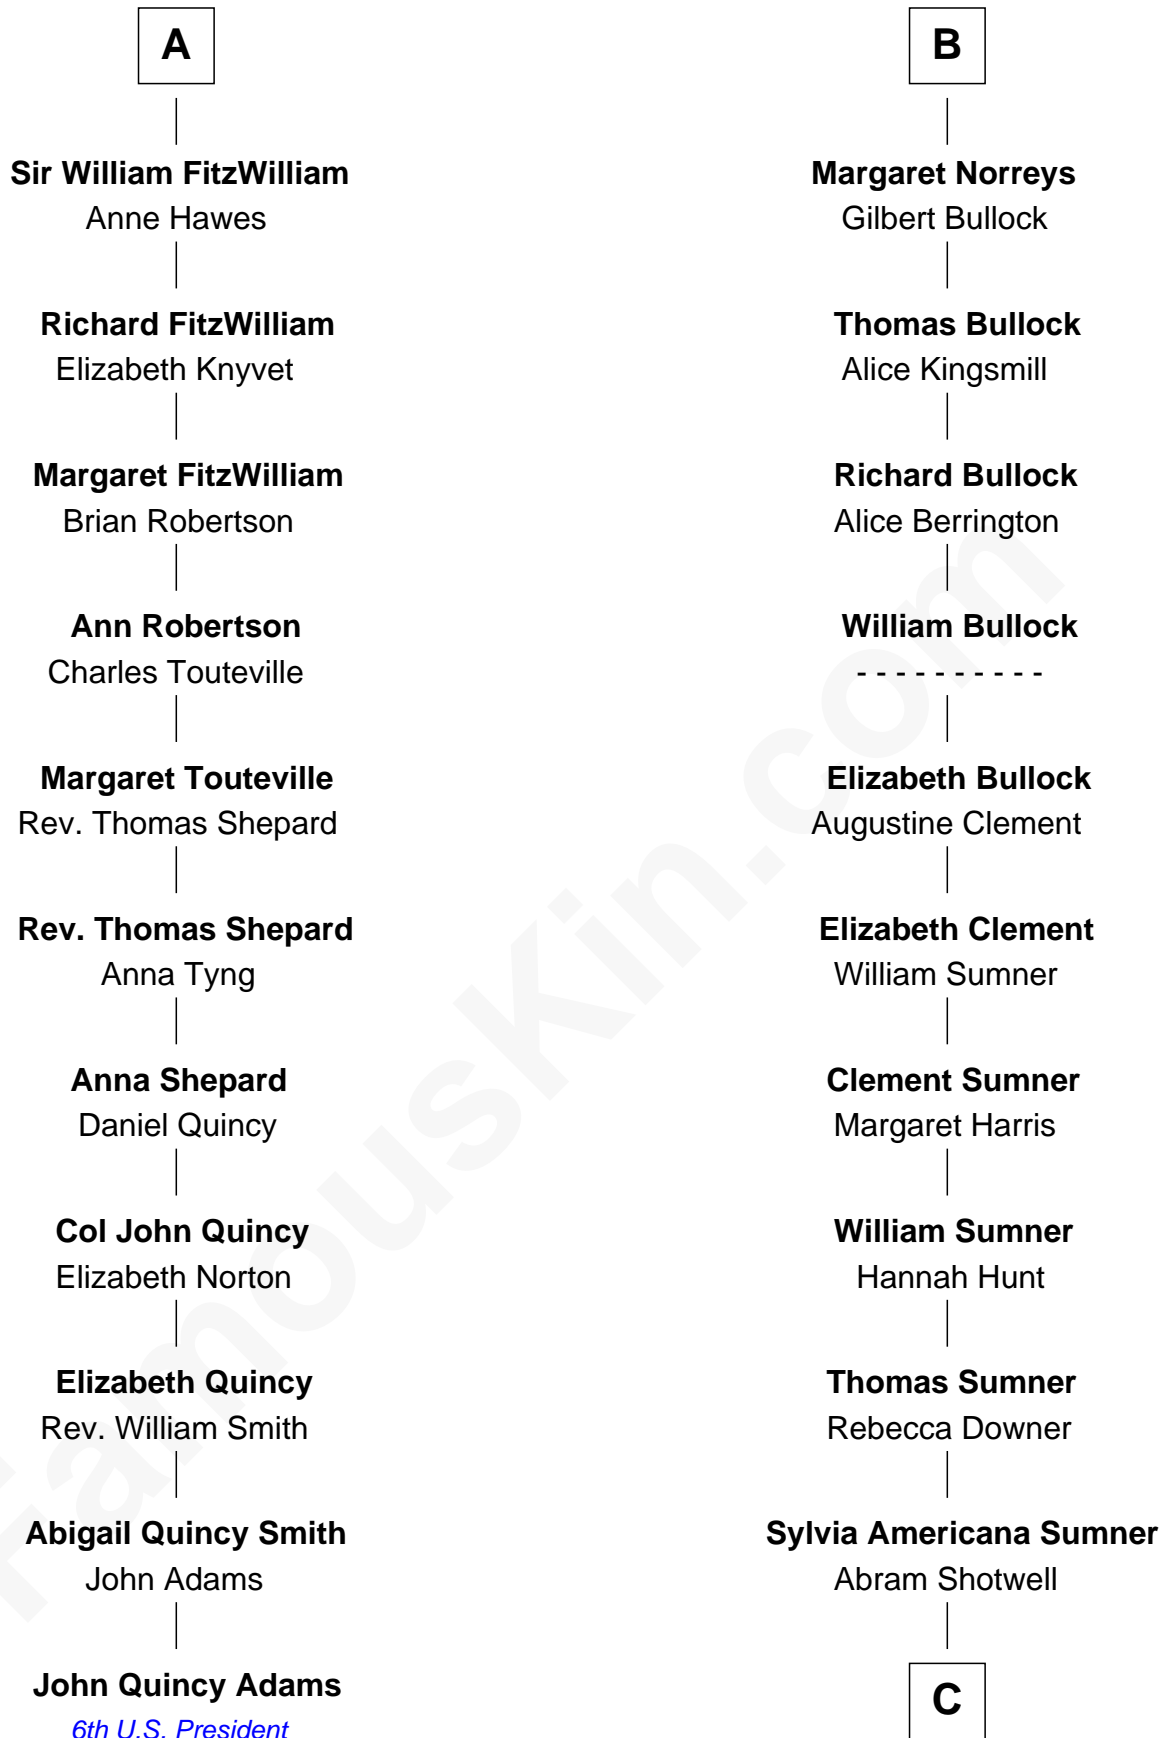

FamousKin.com
Relationship Chart of
John Quincy Adams
6th U.S. President

17th cousin 3 times removed of
Alan Ladd
Movie Actor

C

Nancy Shotwell

Alvaro Ladd

Oscar F. Ladd

Julia Henrietta Meigs

Alan Harwood Ladd

Selina Raleigh

Alan Ladd

Movie Actor

FamousKin.com