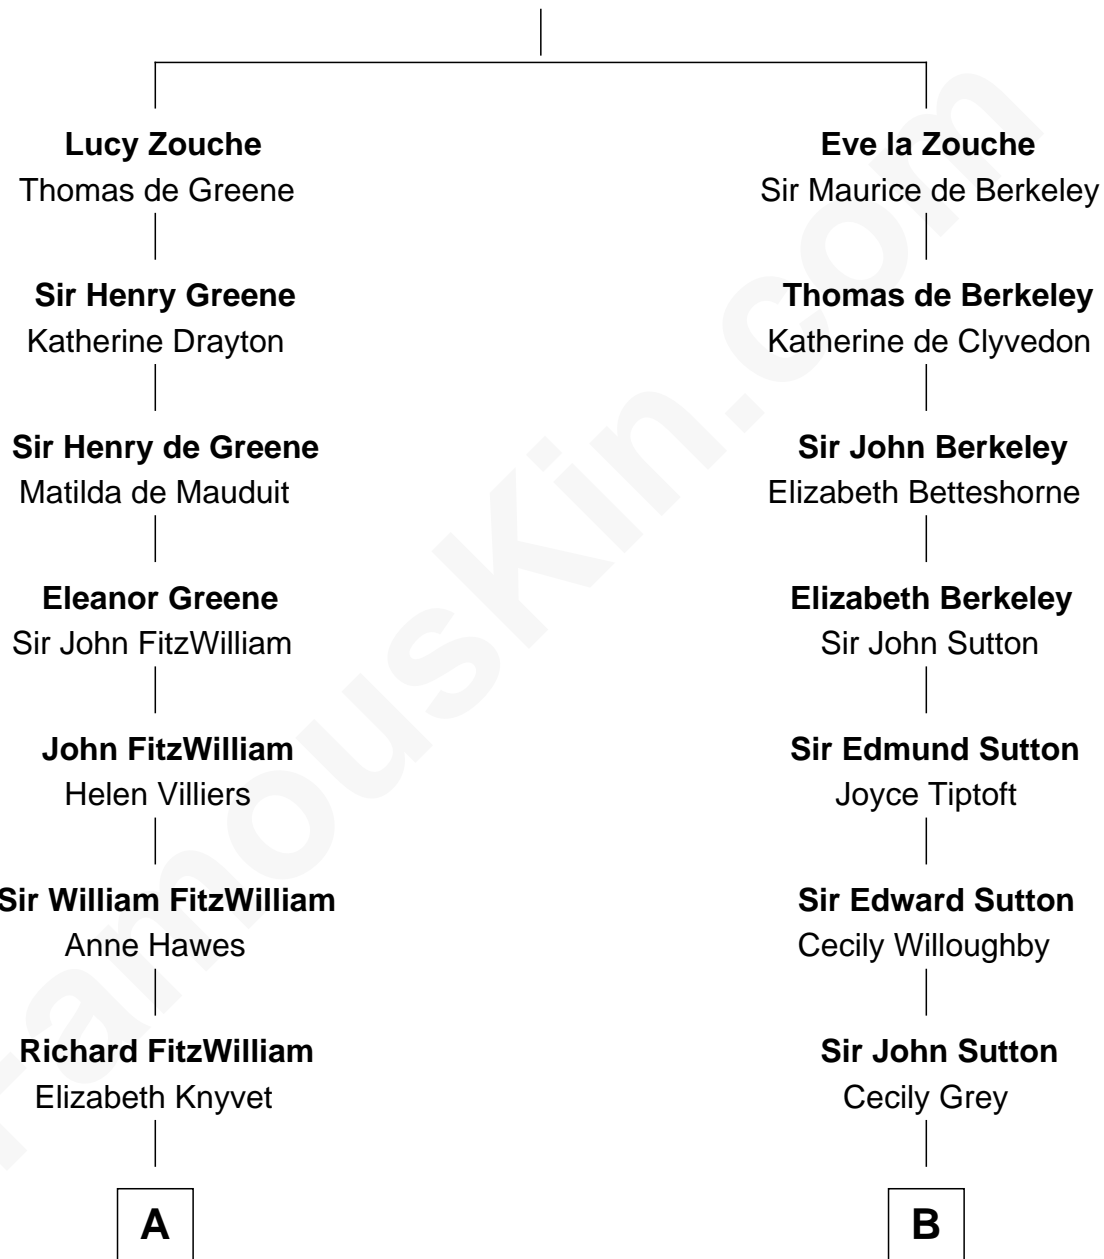

**FamousKin.com**  
**Relationship Chart of**  
**John Quincy Adams**  
*6th U.S. President*

**15th cousin 5 times removed of**  
**Alan Ladd**  
*Movie Actor*

**Eudo la Zouche**  
 Milicent de Cantilupe

**C**

—  
**Alvaro Ladd**  
Nancy Shotwell

—  
**Oscar F. Ladd**  
Julia Henrietta Meigs

—  
**Alan Harwood Ladd**  
Selina Raleigh

—  
**Alan Ladd**  
*Movie Actor*

FamousKin.com