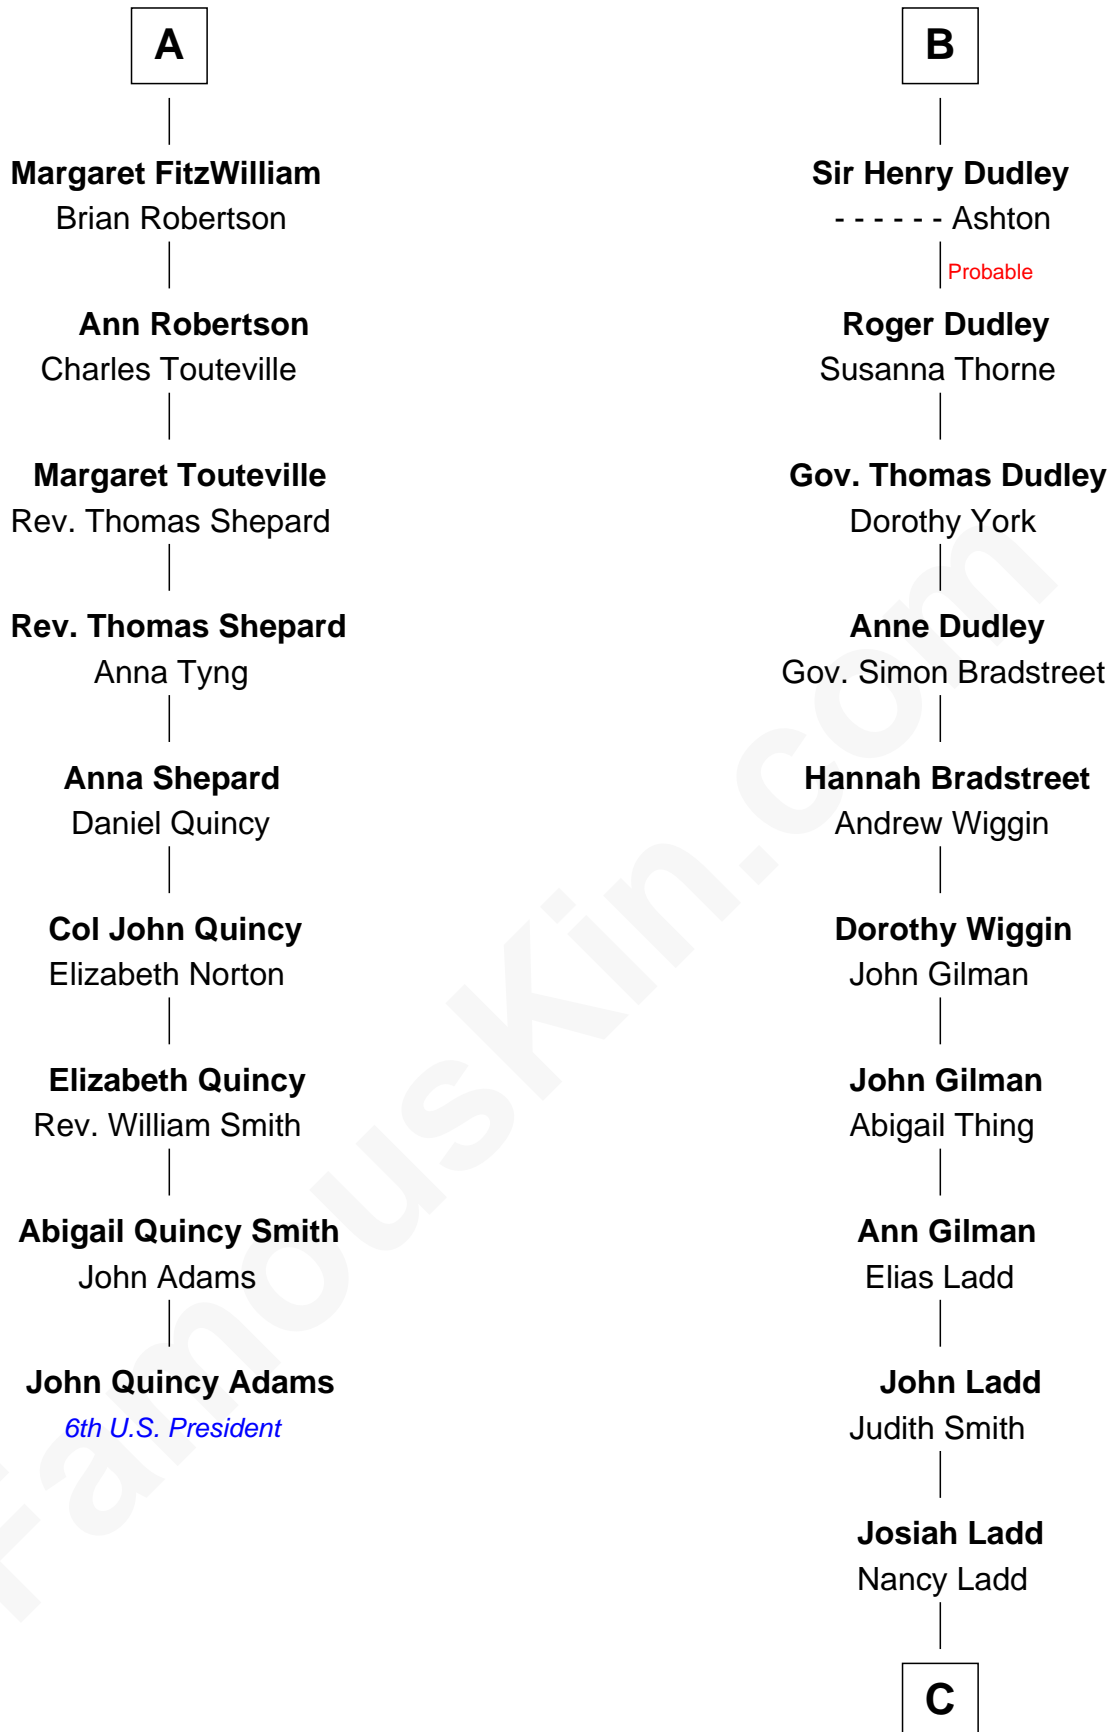

**FamousKin.com**  
**Relationship Chart of**  
**John Quincy Adams**  
*6th U.S. President*

**15th cousin 5 times removed of**  
**Alan Ladd**  
*Movie Actor*

**Eudo la Zouche**  
 Milicent de Cantilupe

**C**

—  
**Alvaro Ladd**  
Nancy Shotwell

—  
**Oscar F. Ladd**  
Julia Henrietta Meigs

—  
**Alan Harwood Ladd**  
Selina Raleigh

—  
**Alan Ladd**  
*Movie Actor*

FamousKin.com