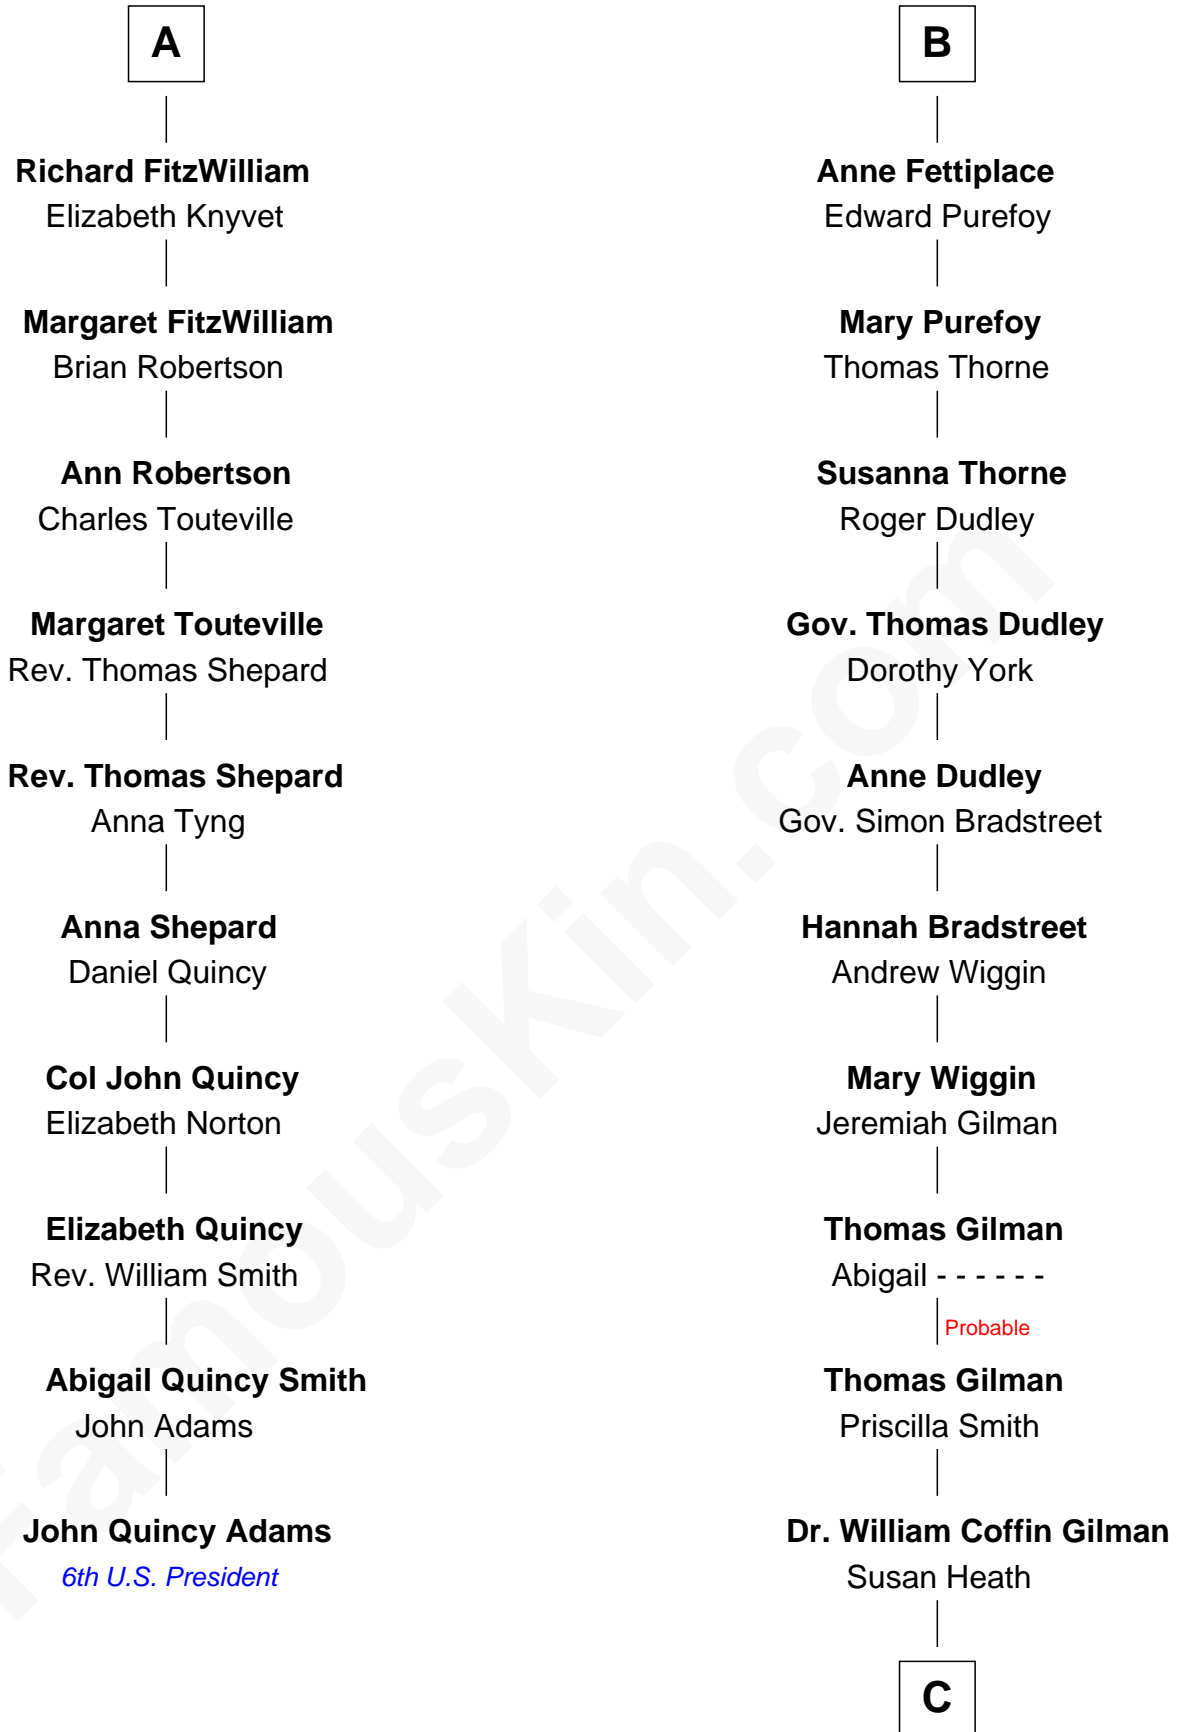

FamousKin.com
Relationship Chart of
John Quincy Adams
6th U.S. President

16th cousin 5 times removed of
George Hamilton
TV and Movie Actor

C

William C. Gilman

Mary Ann Stevens

George C. Gilman

Elizabeth Melissa Lane