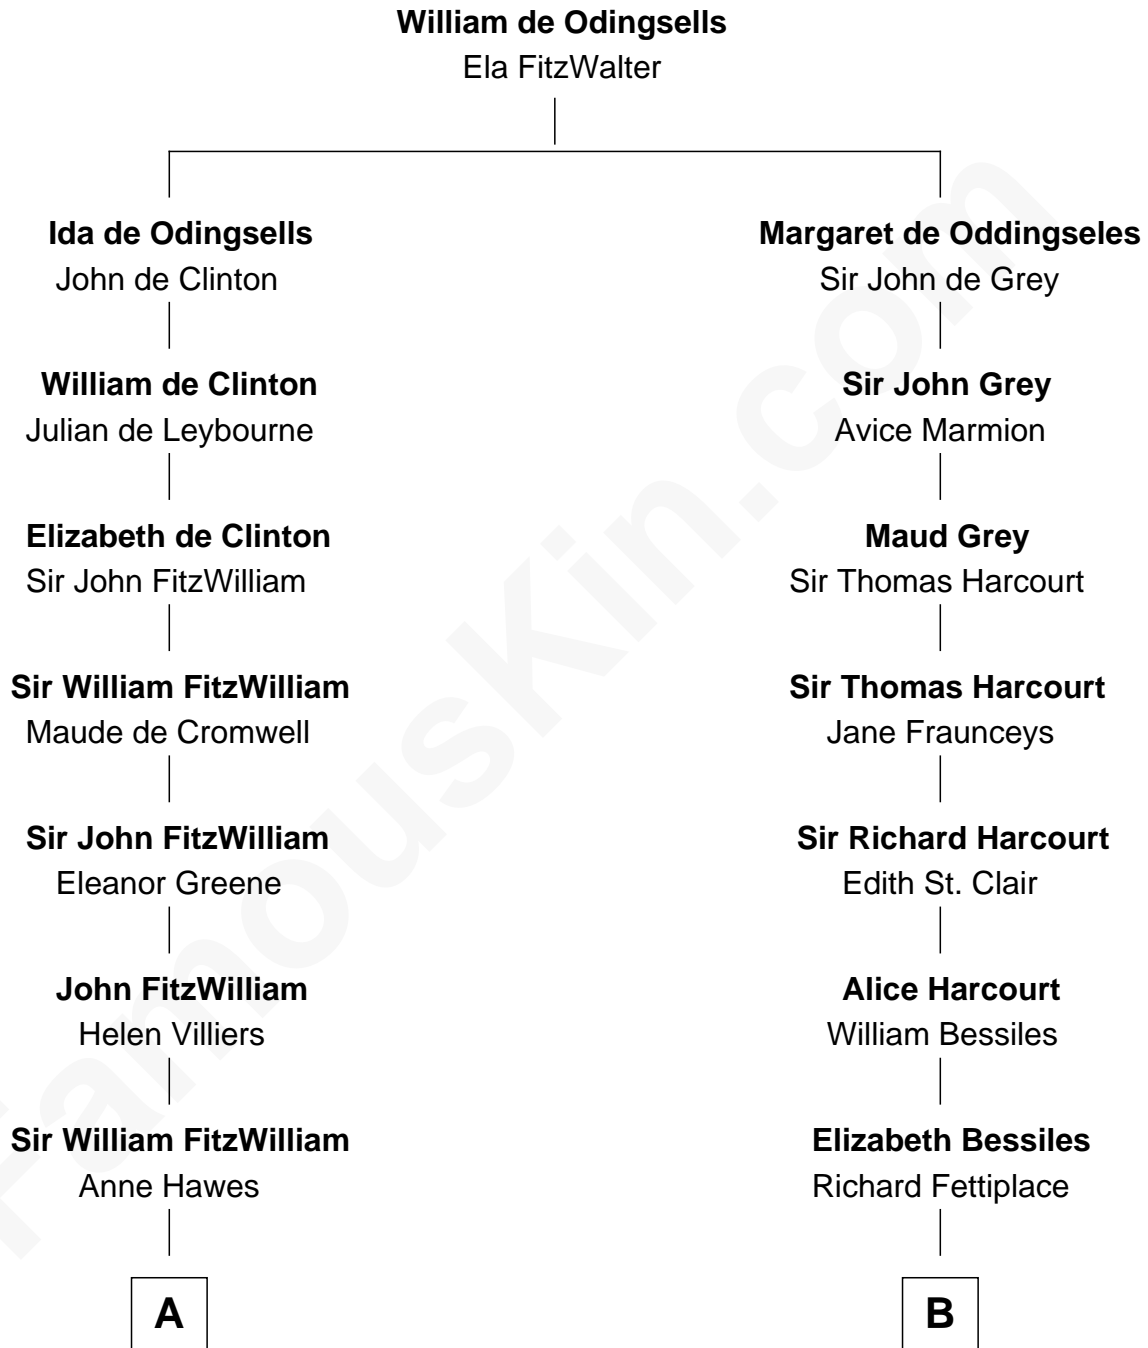

FamousKin.com
Relationship Chart of
John Quincy Adams
6th U.S. President

16th cousin 5 times removed of
George Hamilton
TV and Movie Actor

C

William C. Gilman

Mary Ann Stevens

George C. Gilman

Elizabeth Melissa Lane

Lillian C. Gilman

Harry Fuller Hamilton

George William Hamilton

Anne Lucille Stevens

George Hamilton

TV and Movie Actor