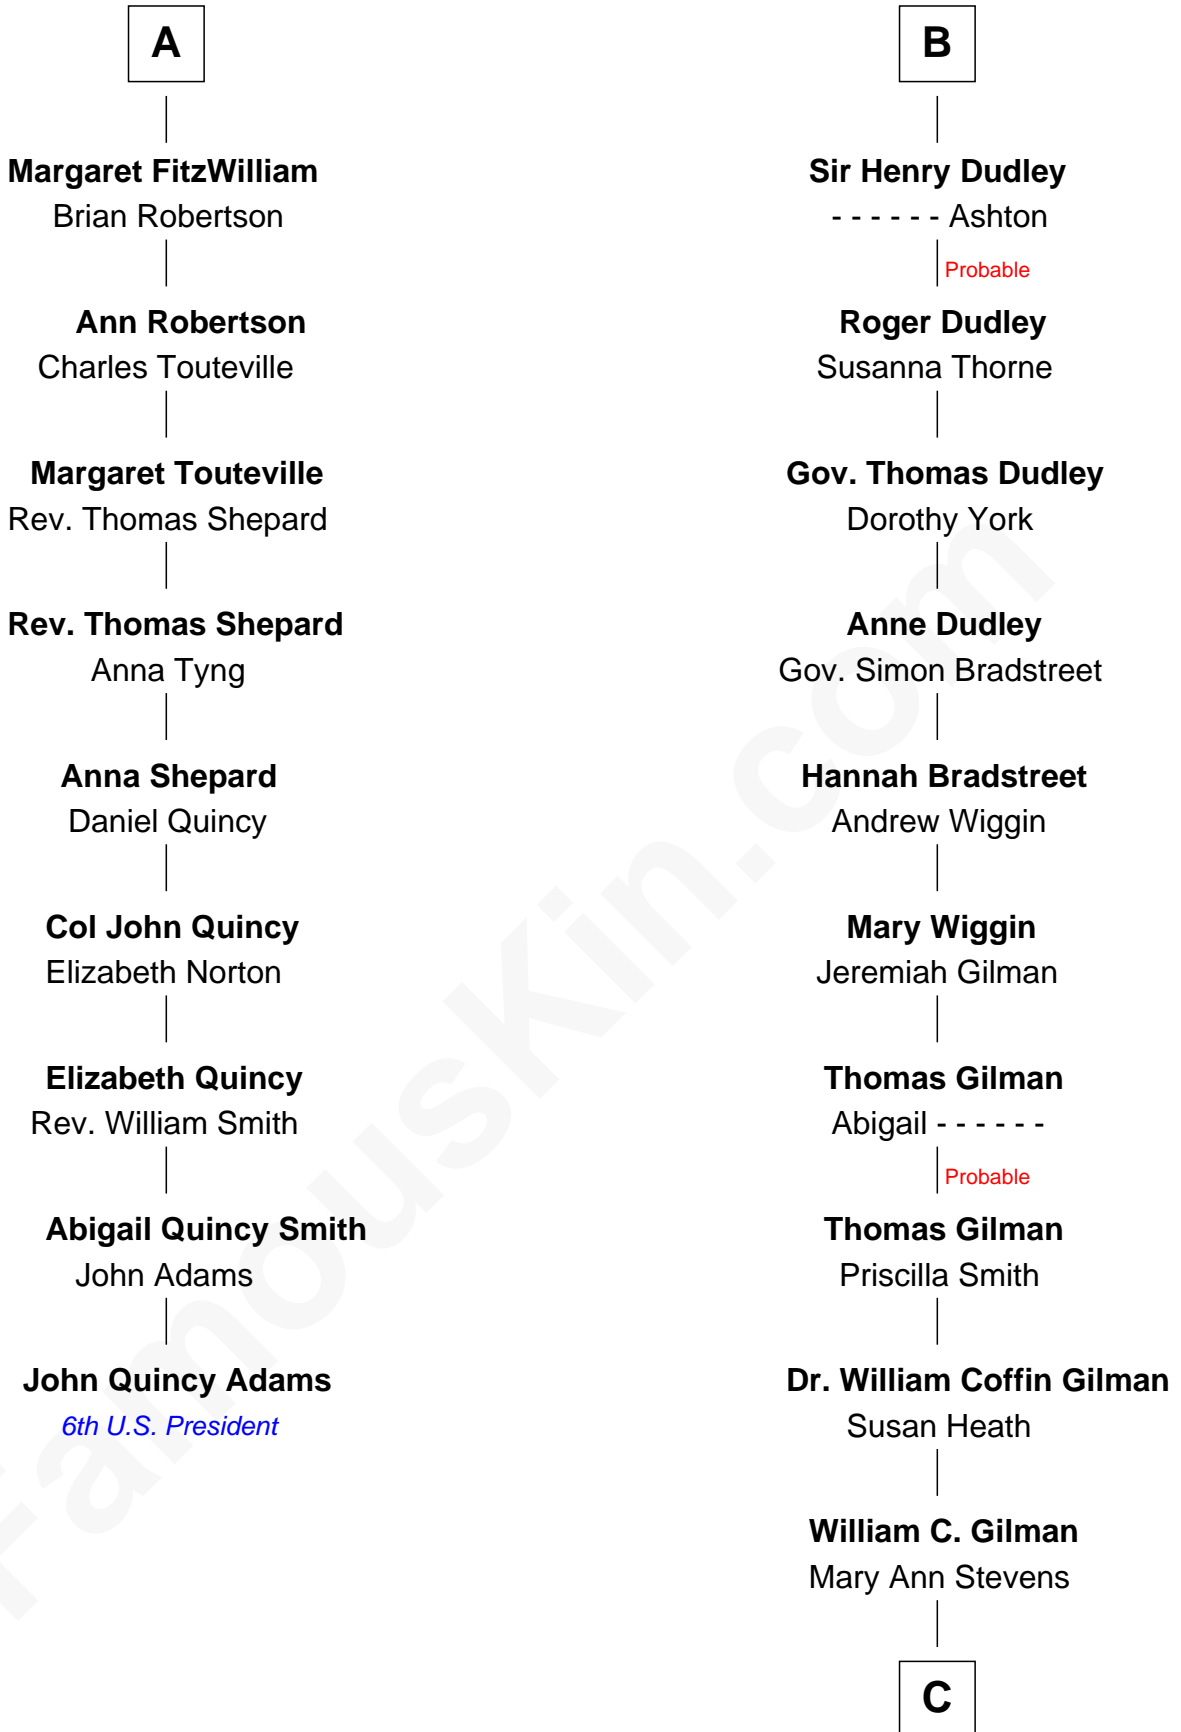

FamousKin.com
Relationship Chart of
John Quincy Adams
6th U.S. President

15th cousin 5 times removed of
George Hamilton
TV and Movie Actor

Eudo la Zouche
 Milicent de Cantilupe

C

George C. Gilman
Elizabeth Melissa Lane

Lillian C. Gilman
Harry Fuller Hamilton

George William Hamilton
Anne Lucille Stevens

George Hamilton
TV and Movie Actor