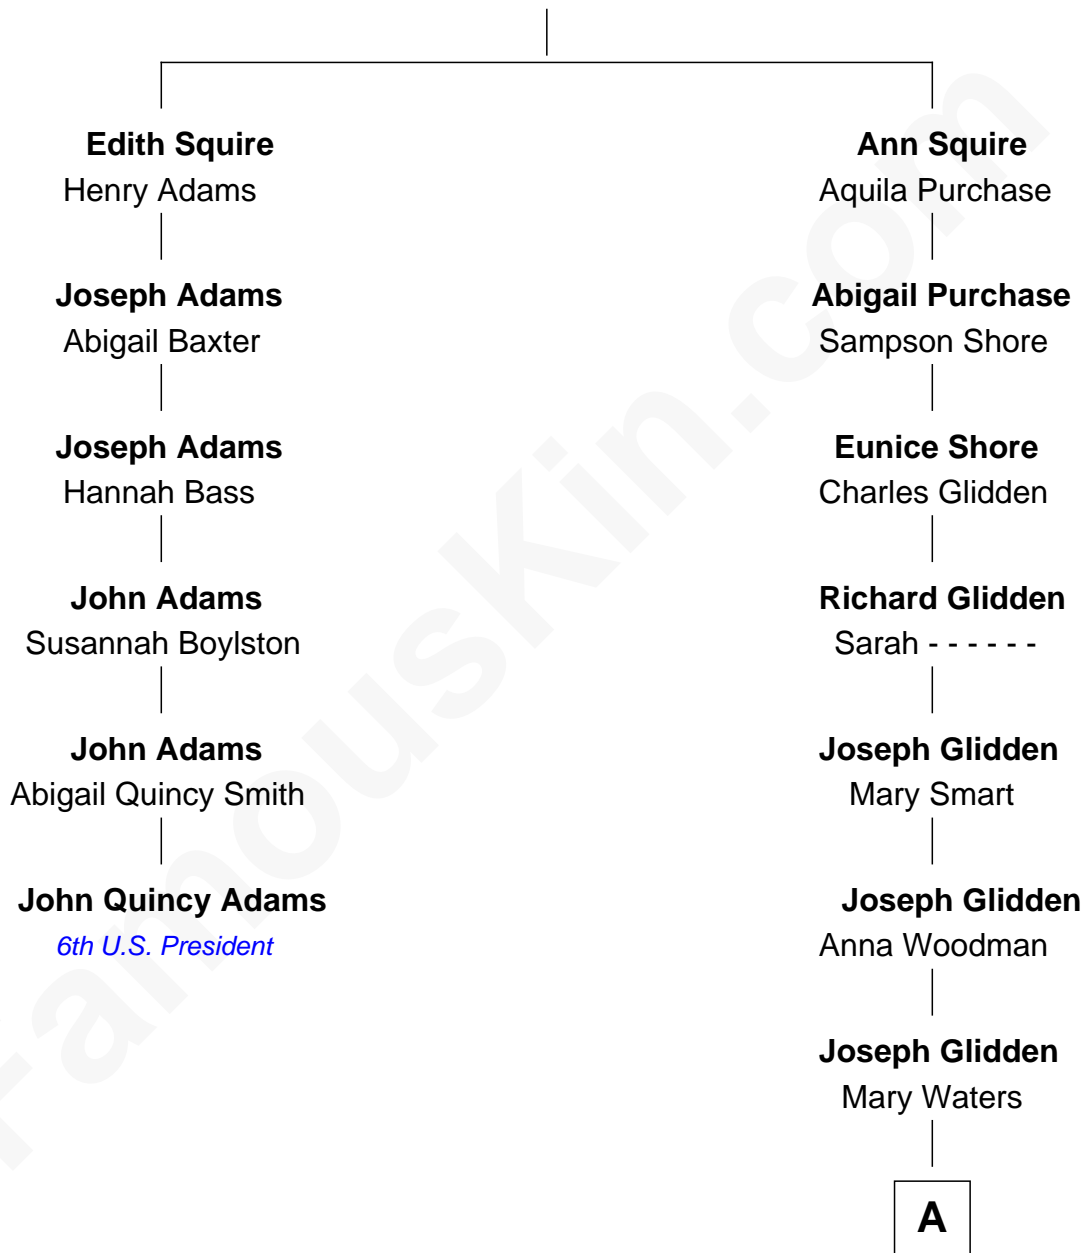

FamousKin.com
Relationship Chart of
John Quincy Adams
6th U.S. President

5th cousin 3 times removed of
Francis Harrington Glidden
Co-Founder of Glidden Company

Henry Squire

A

Joseph H. Glidden

Emily Harrington

Francis Harrington Glidden

Co-Founder of Glidden Company

FamousKin.com