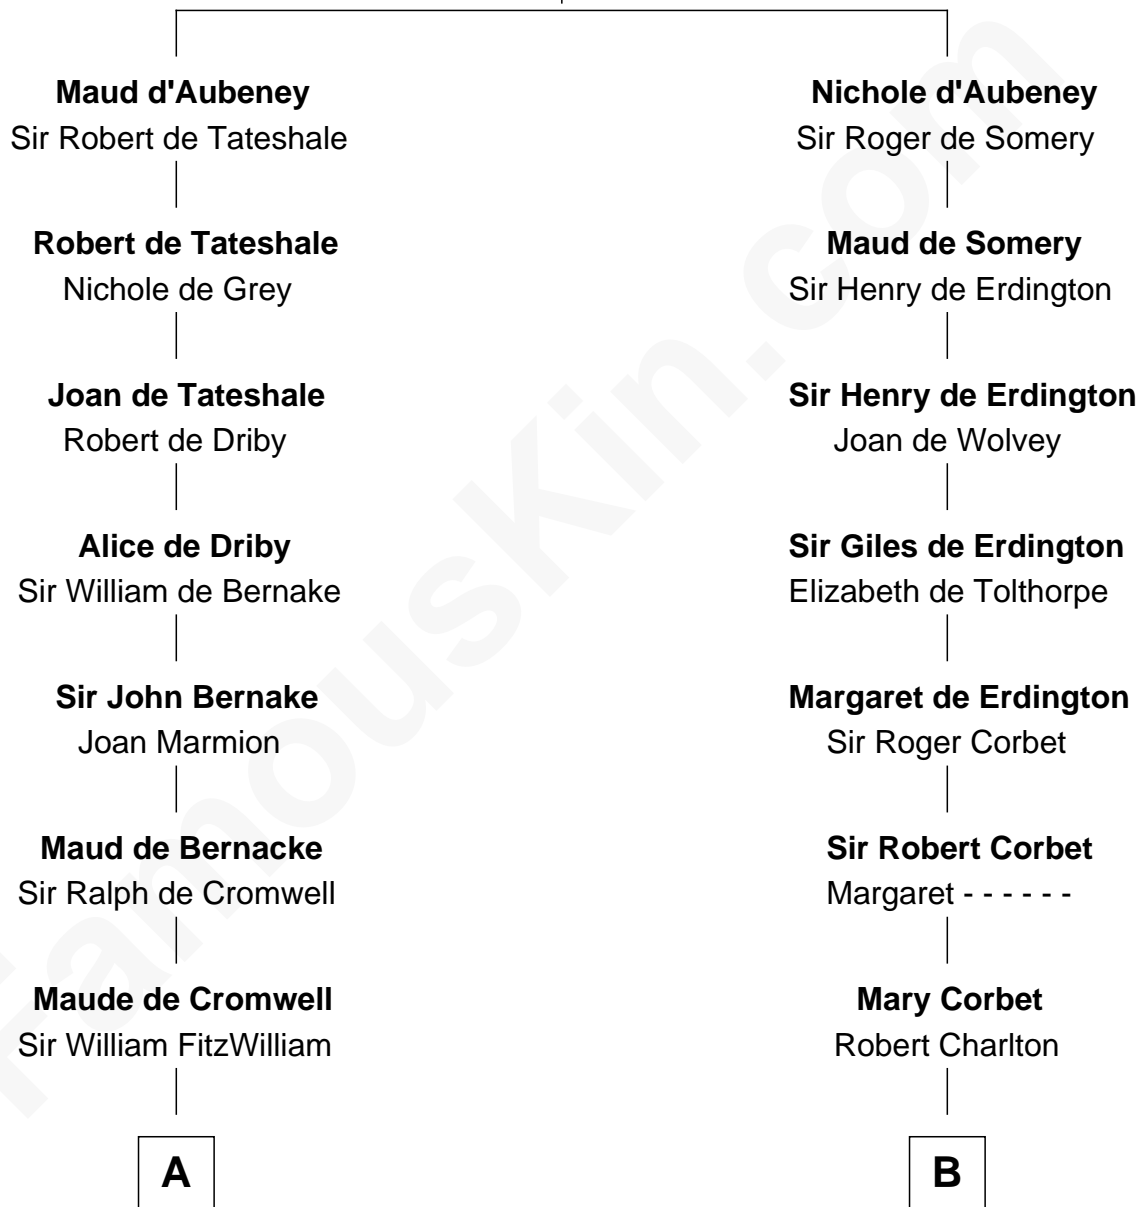

FamousKin.com
Relationship Chart of
John Quincy Adams
6th U.S. President

19th cousin 2 times removed of
Dick Clark
Radio and TV Host

William d'Aubenev
Mabel of Chester

C

Elizabeth Quincy
Rev. William Smith

Abigail Quincy Smith
John Adams

John Quincy Adams
6th U.S. President

D

Julia H. Mudge
George Barnard

George Barnard
Jane Sophia Fuller

Charles Fuller Barnard
Anna May Aldridge

Julia Fuller Barnard
Richard Augustus Clark